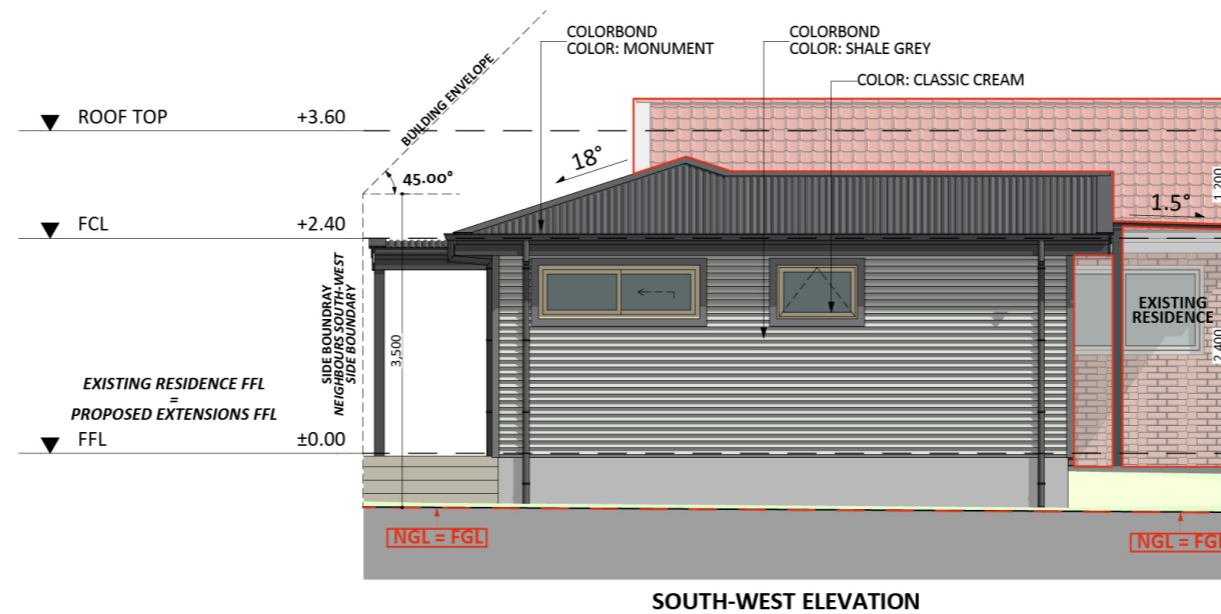

152

ACT Building Lic: 2012767

CANBERRA
GRANNY FLAT
BUILDERS

Horizontal Cladding
Colour: Colorbond Shale Grey

Roofing
Colour: Colorbond Monument

Weatherbond
Colour: Colorbond Shale Grey

Window and Door Frames
Colour: Classic Cream

An elevation is the height of the structure from ground level to the height of the roof.

An elevation is the height of the structure from ground level to the height of the roof.

 **CANBERRA
GRANNY FLAT
BUILDERS**