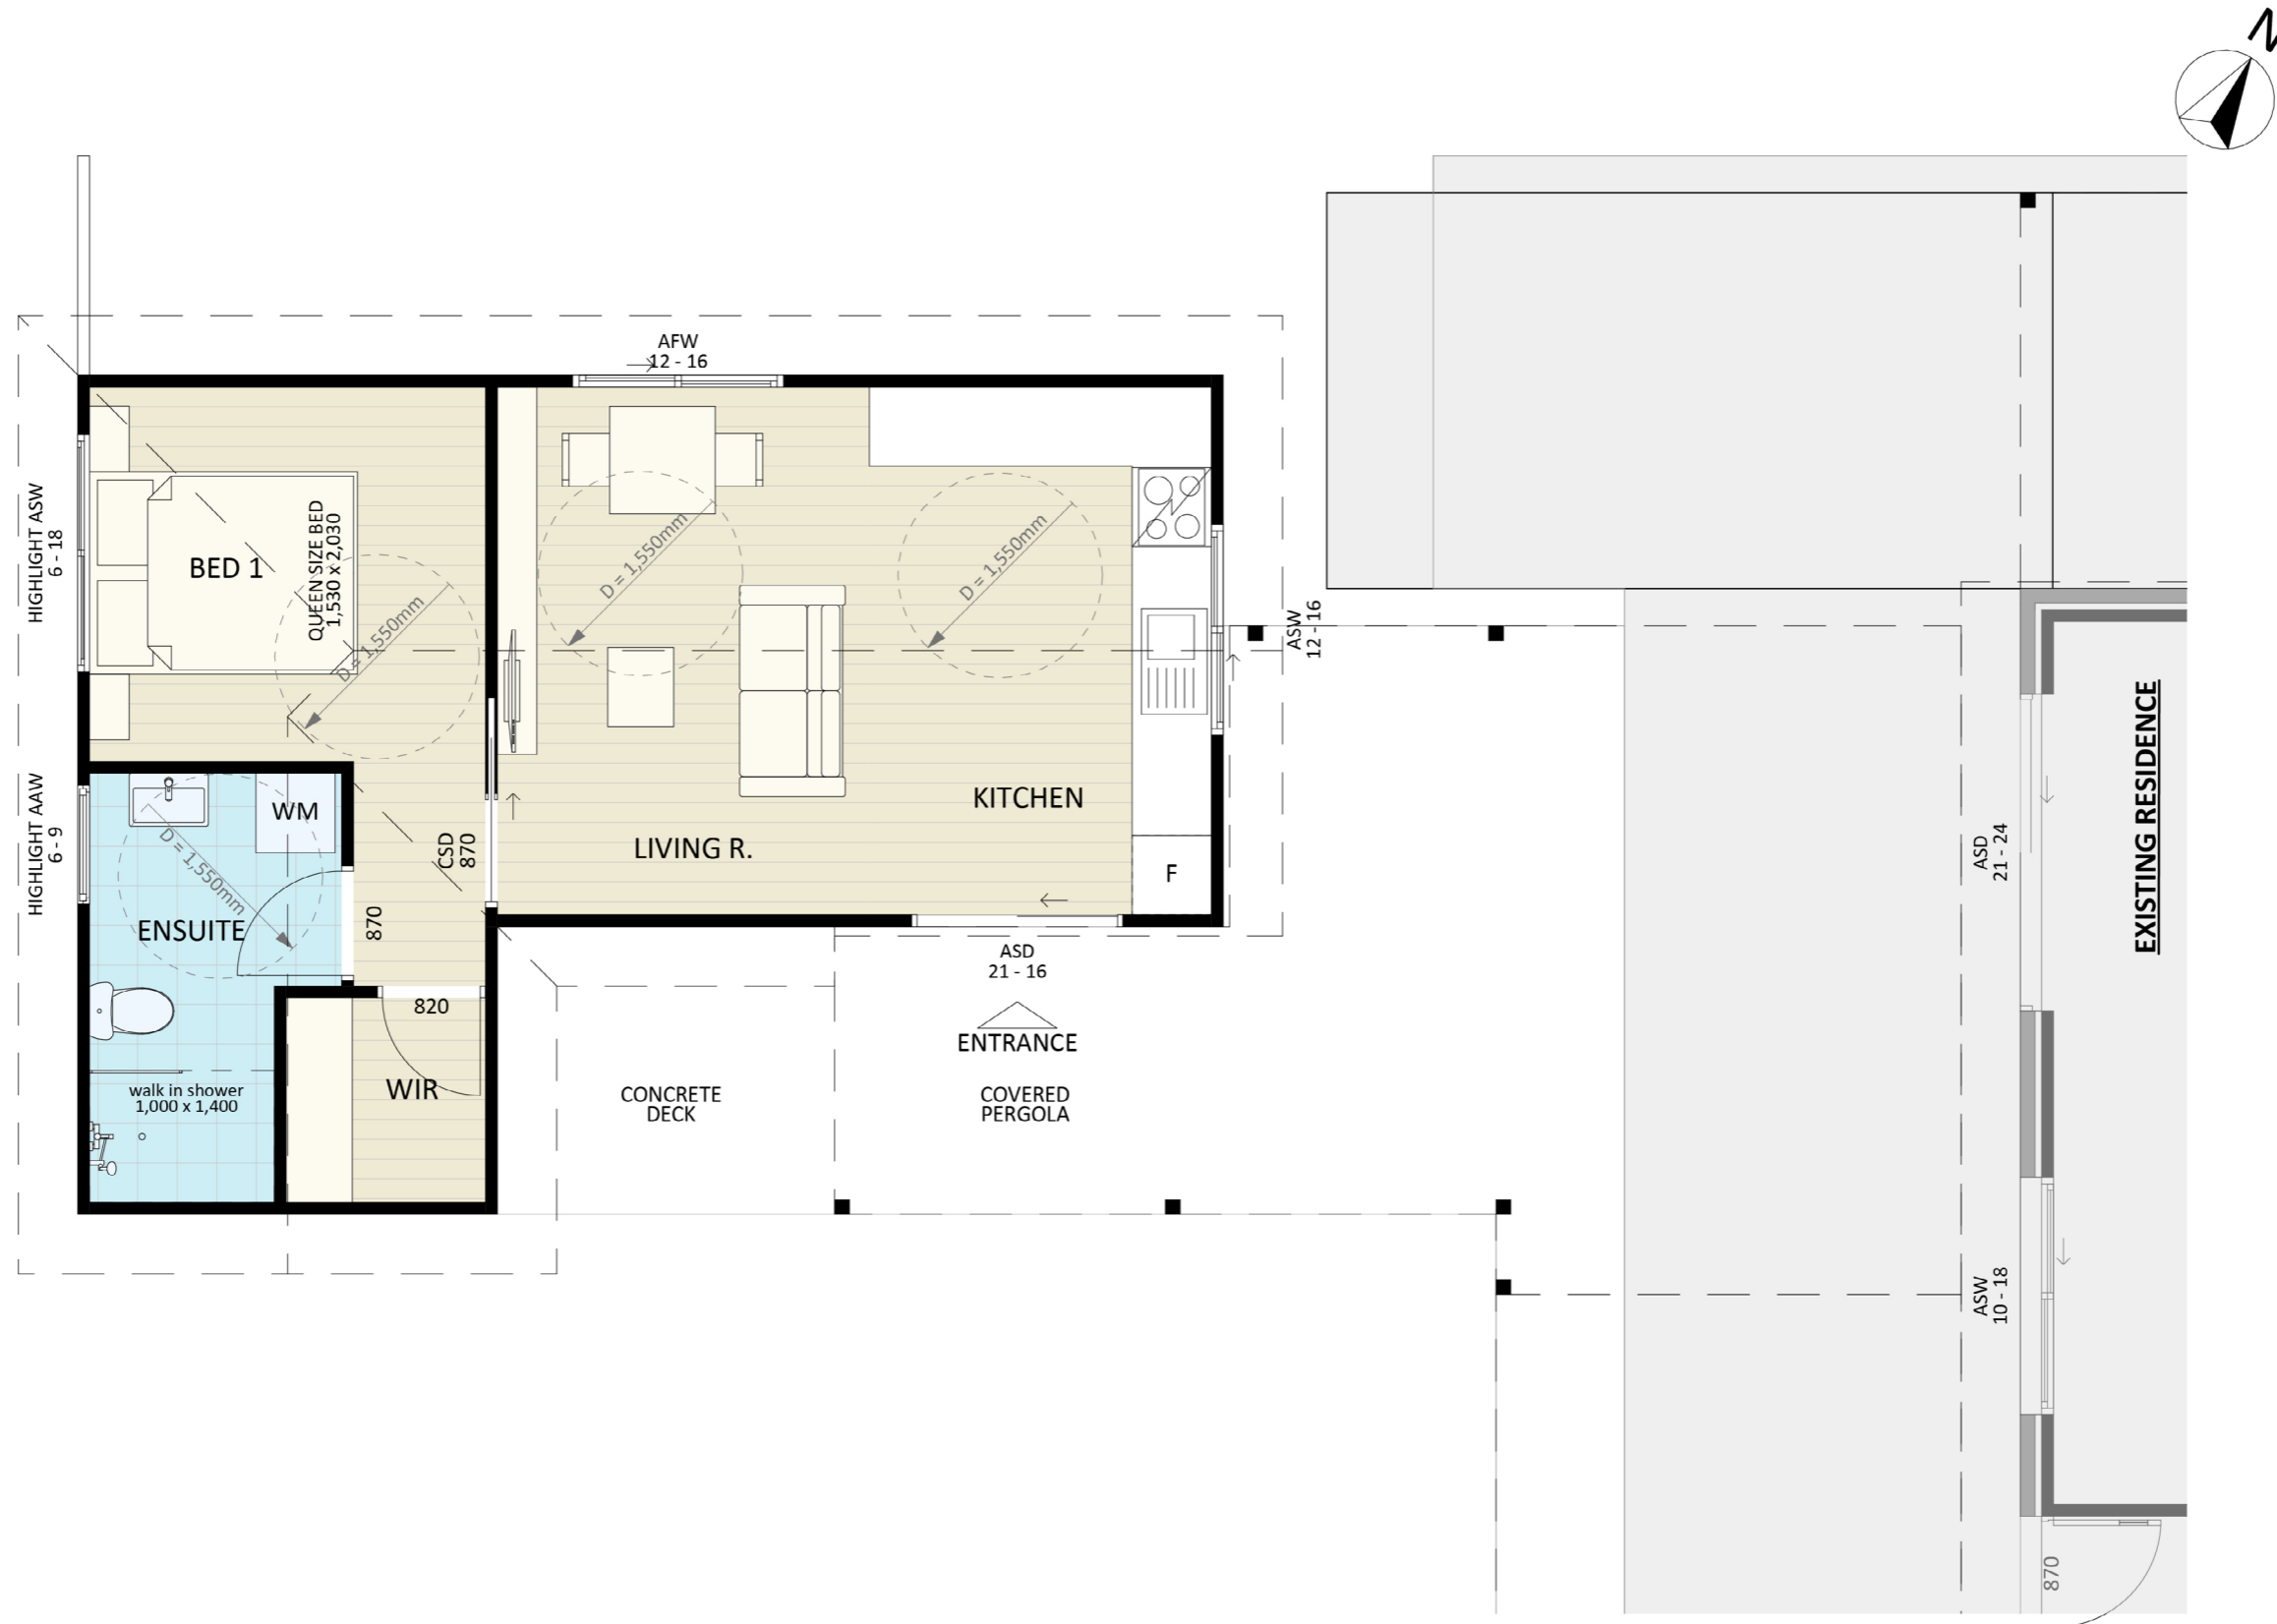

152

ACT Building Lic: 2012767

CANBERRA
GRANNY FLAT
BUILDERS

Horizontal Cladding
Colour: Colorbond Shale Grey

Roofing
Colour: Colorbond Monument

Weatherbond
Colour: Colorbond Shale Grey

Window and Door Frames
Colour: Classic Cream

An elevation is the height of the structure from ground level to the height of the roof.

An elevation is the height of the structure from ground level to the height of the roof.

 **CANBERRA
GRANNY FLAT
BUILDERS**