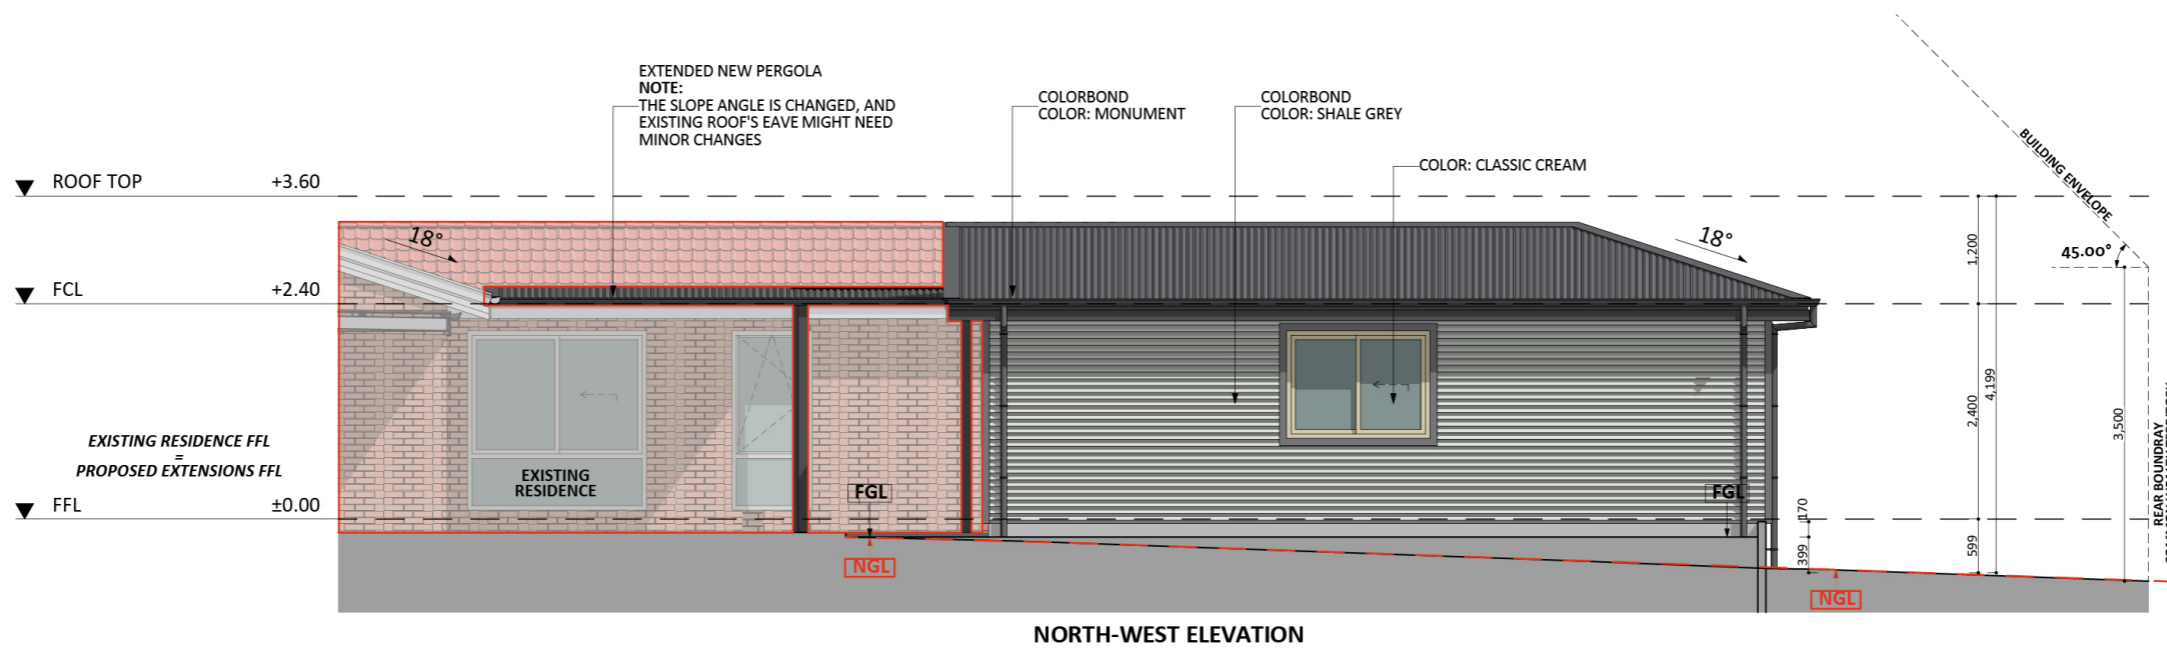

152

ACT Building Lic: 2012767

CANBERRA
GRANNY FLAT
BUILDERS

Horizontal Cladding
Colour: Colorbond Shale Grey

Roofing
Colour: Colorbond Monument

Weatherbond
Colour: Colorbond Shale Grey

Window and Door Frames
Colour: Classic Cream

An elevation is the height of the structure from ground level to the height of the roof.

An elevation is the height of the structure from ground level to the height of the roof.

 **CANBERRA
GRANNY FLAT
BUILDERS**