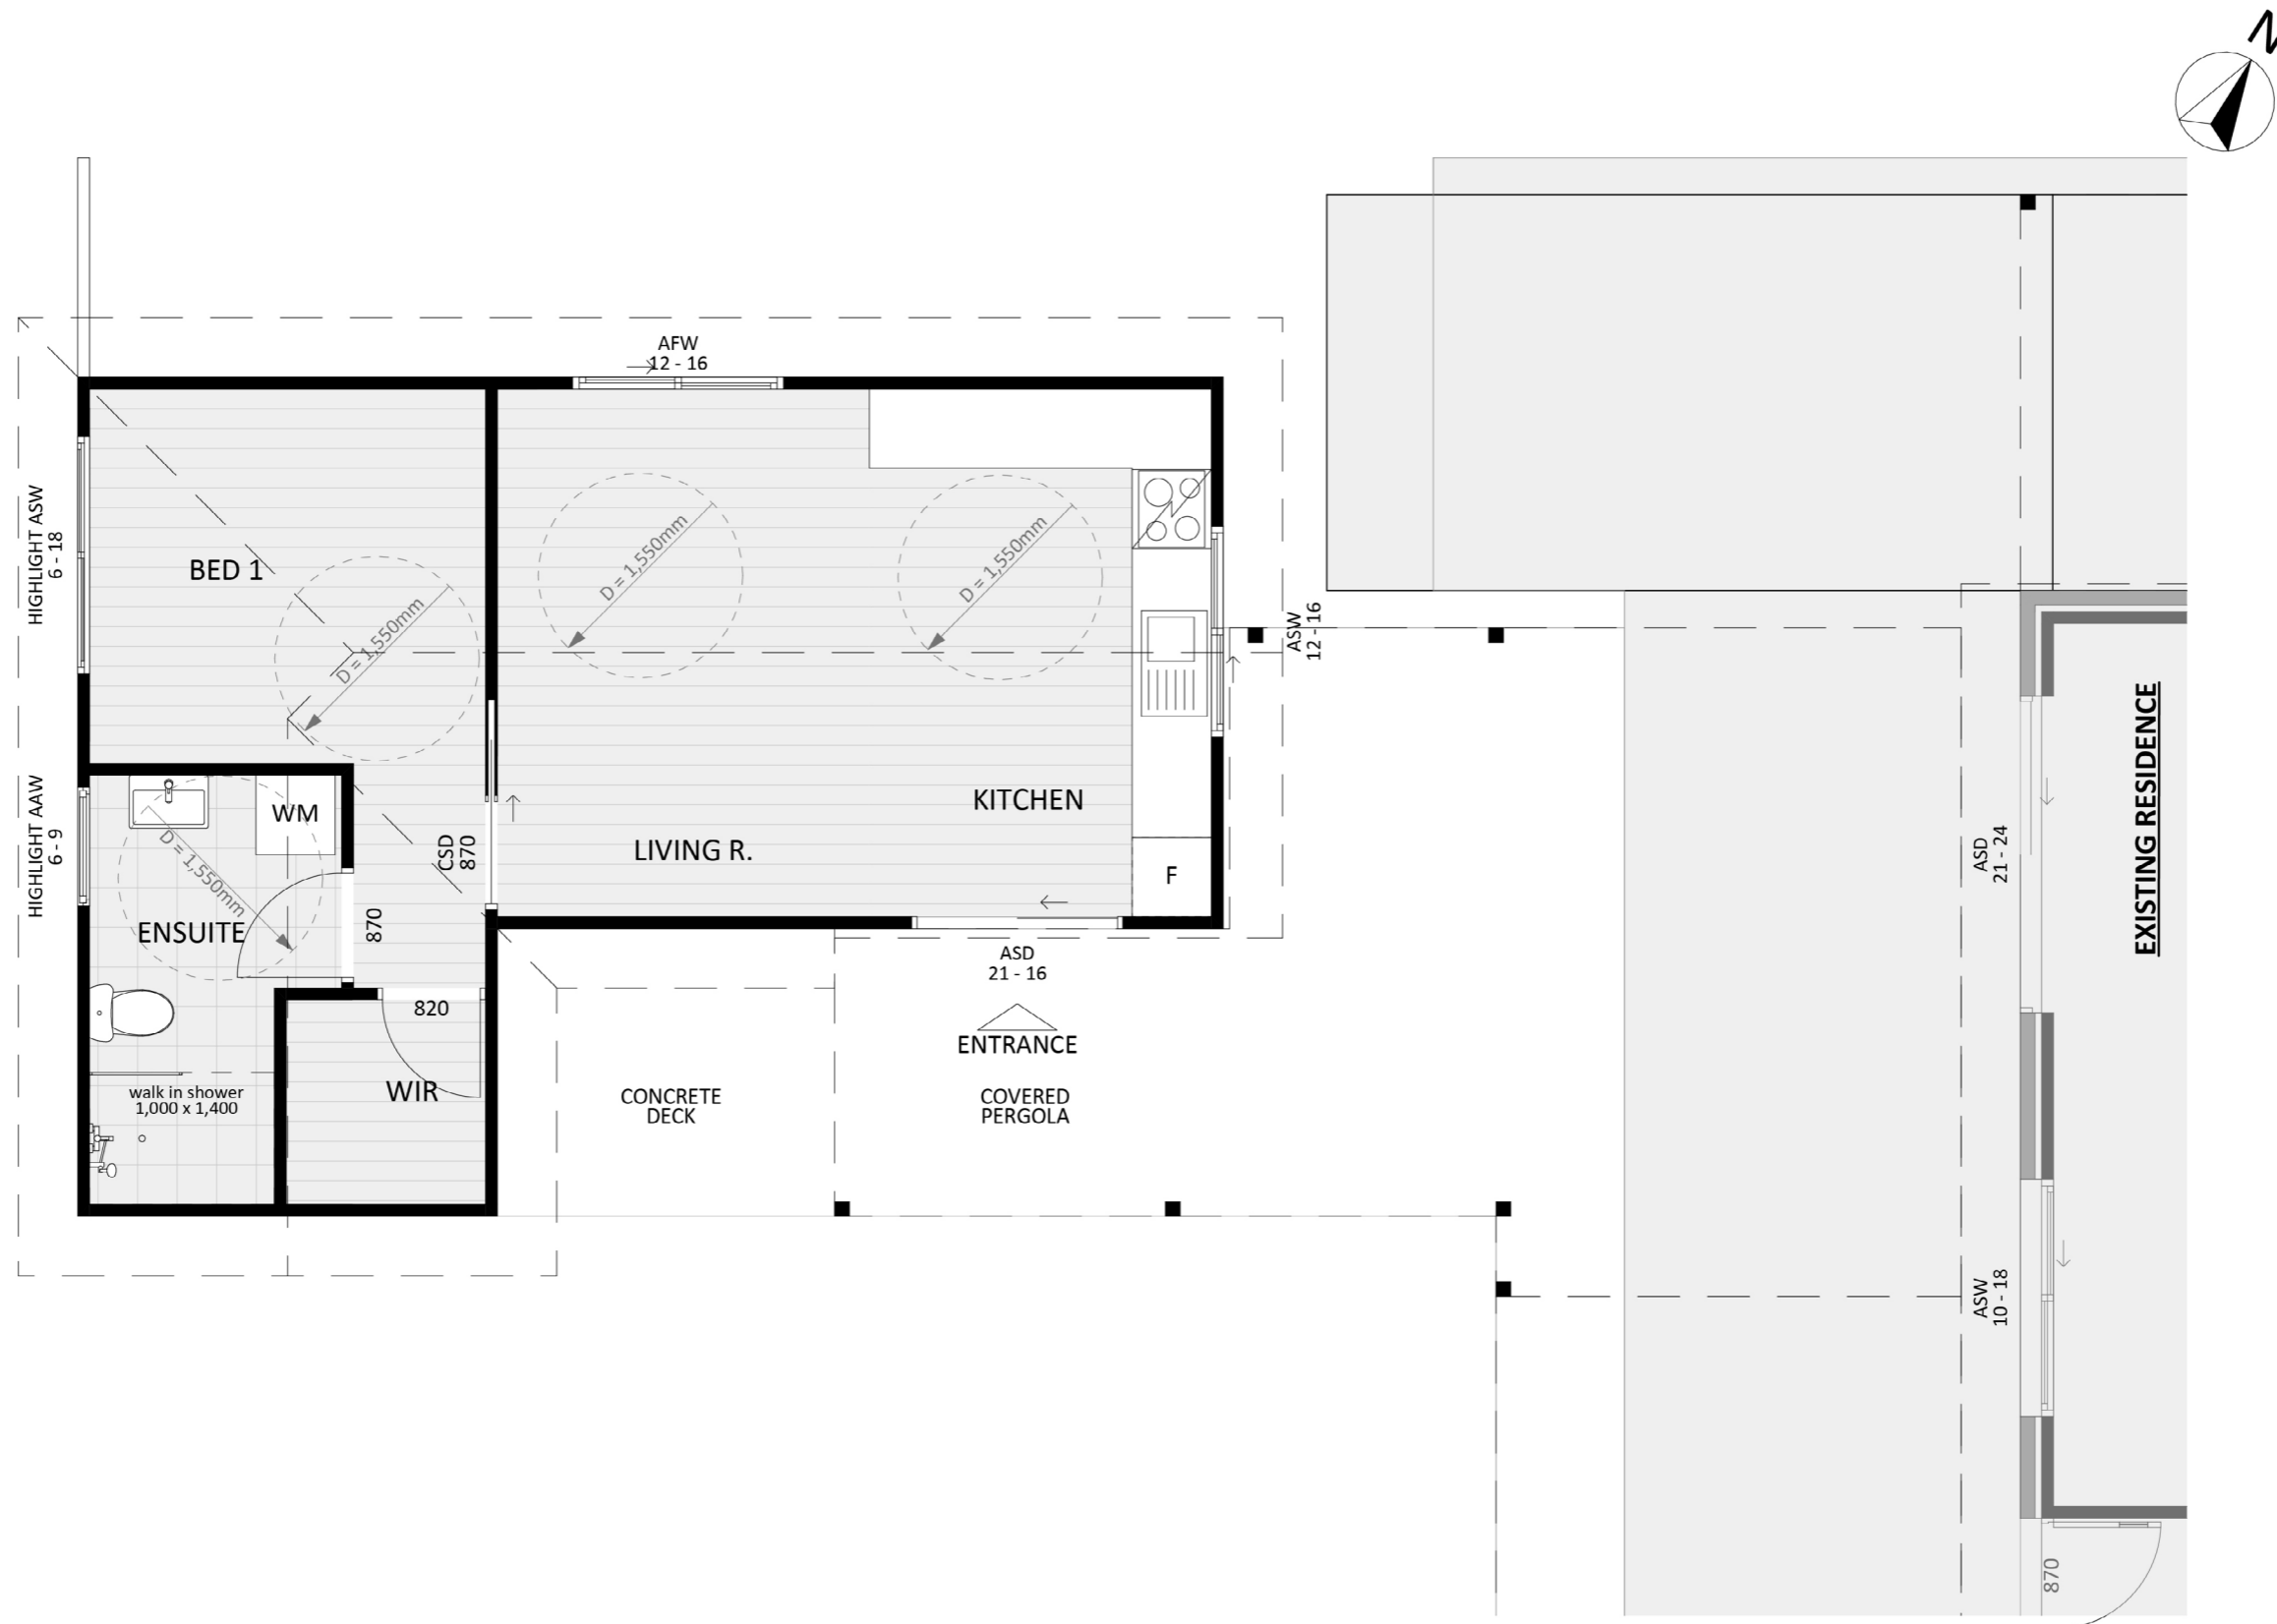

152

ACT Building Lic: 2012767

CANBERRA
GRANNY FLAT
BUILDERS

Horizontal Cladding
Colour: Colorbond Shale Grey

Roofing
Colour: Colorbond Monument

Weatherbond
Colour: Colorbond Shale Grey

Window and Door Frames
Colour: Classic Cream

An elevation is the height of the structure from ground level to the height of the roof.

An elevation is the height of the structure from ground level to the height of the roof.

 **CANBERRA
GRANNY FLAT
BUILDERS**