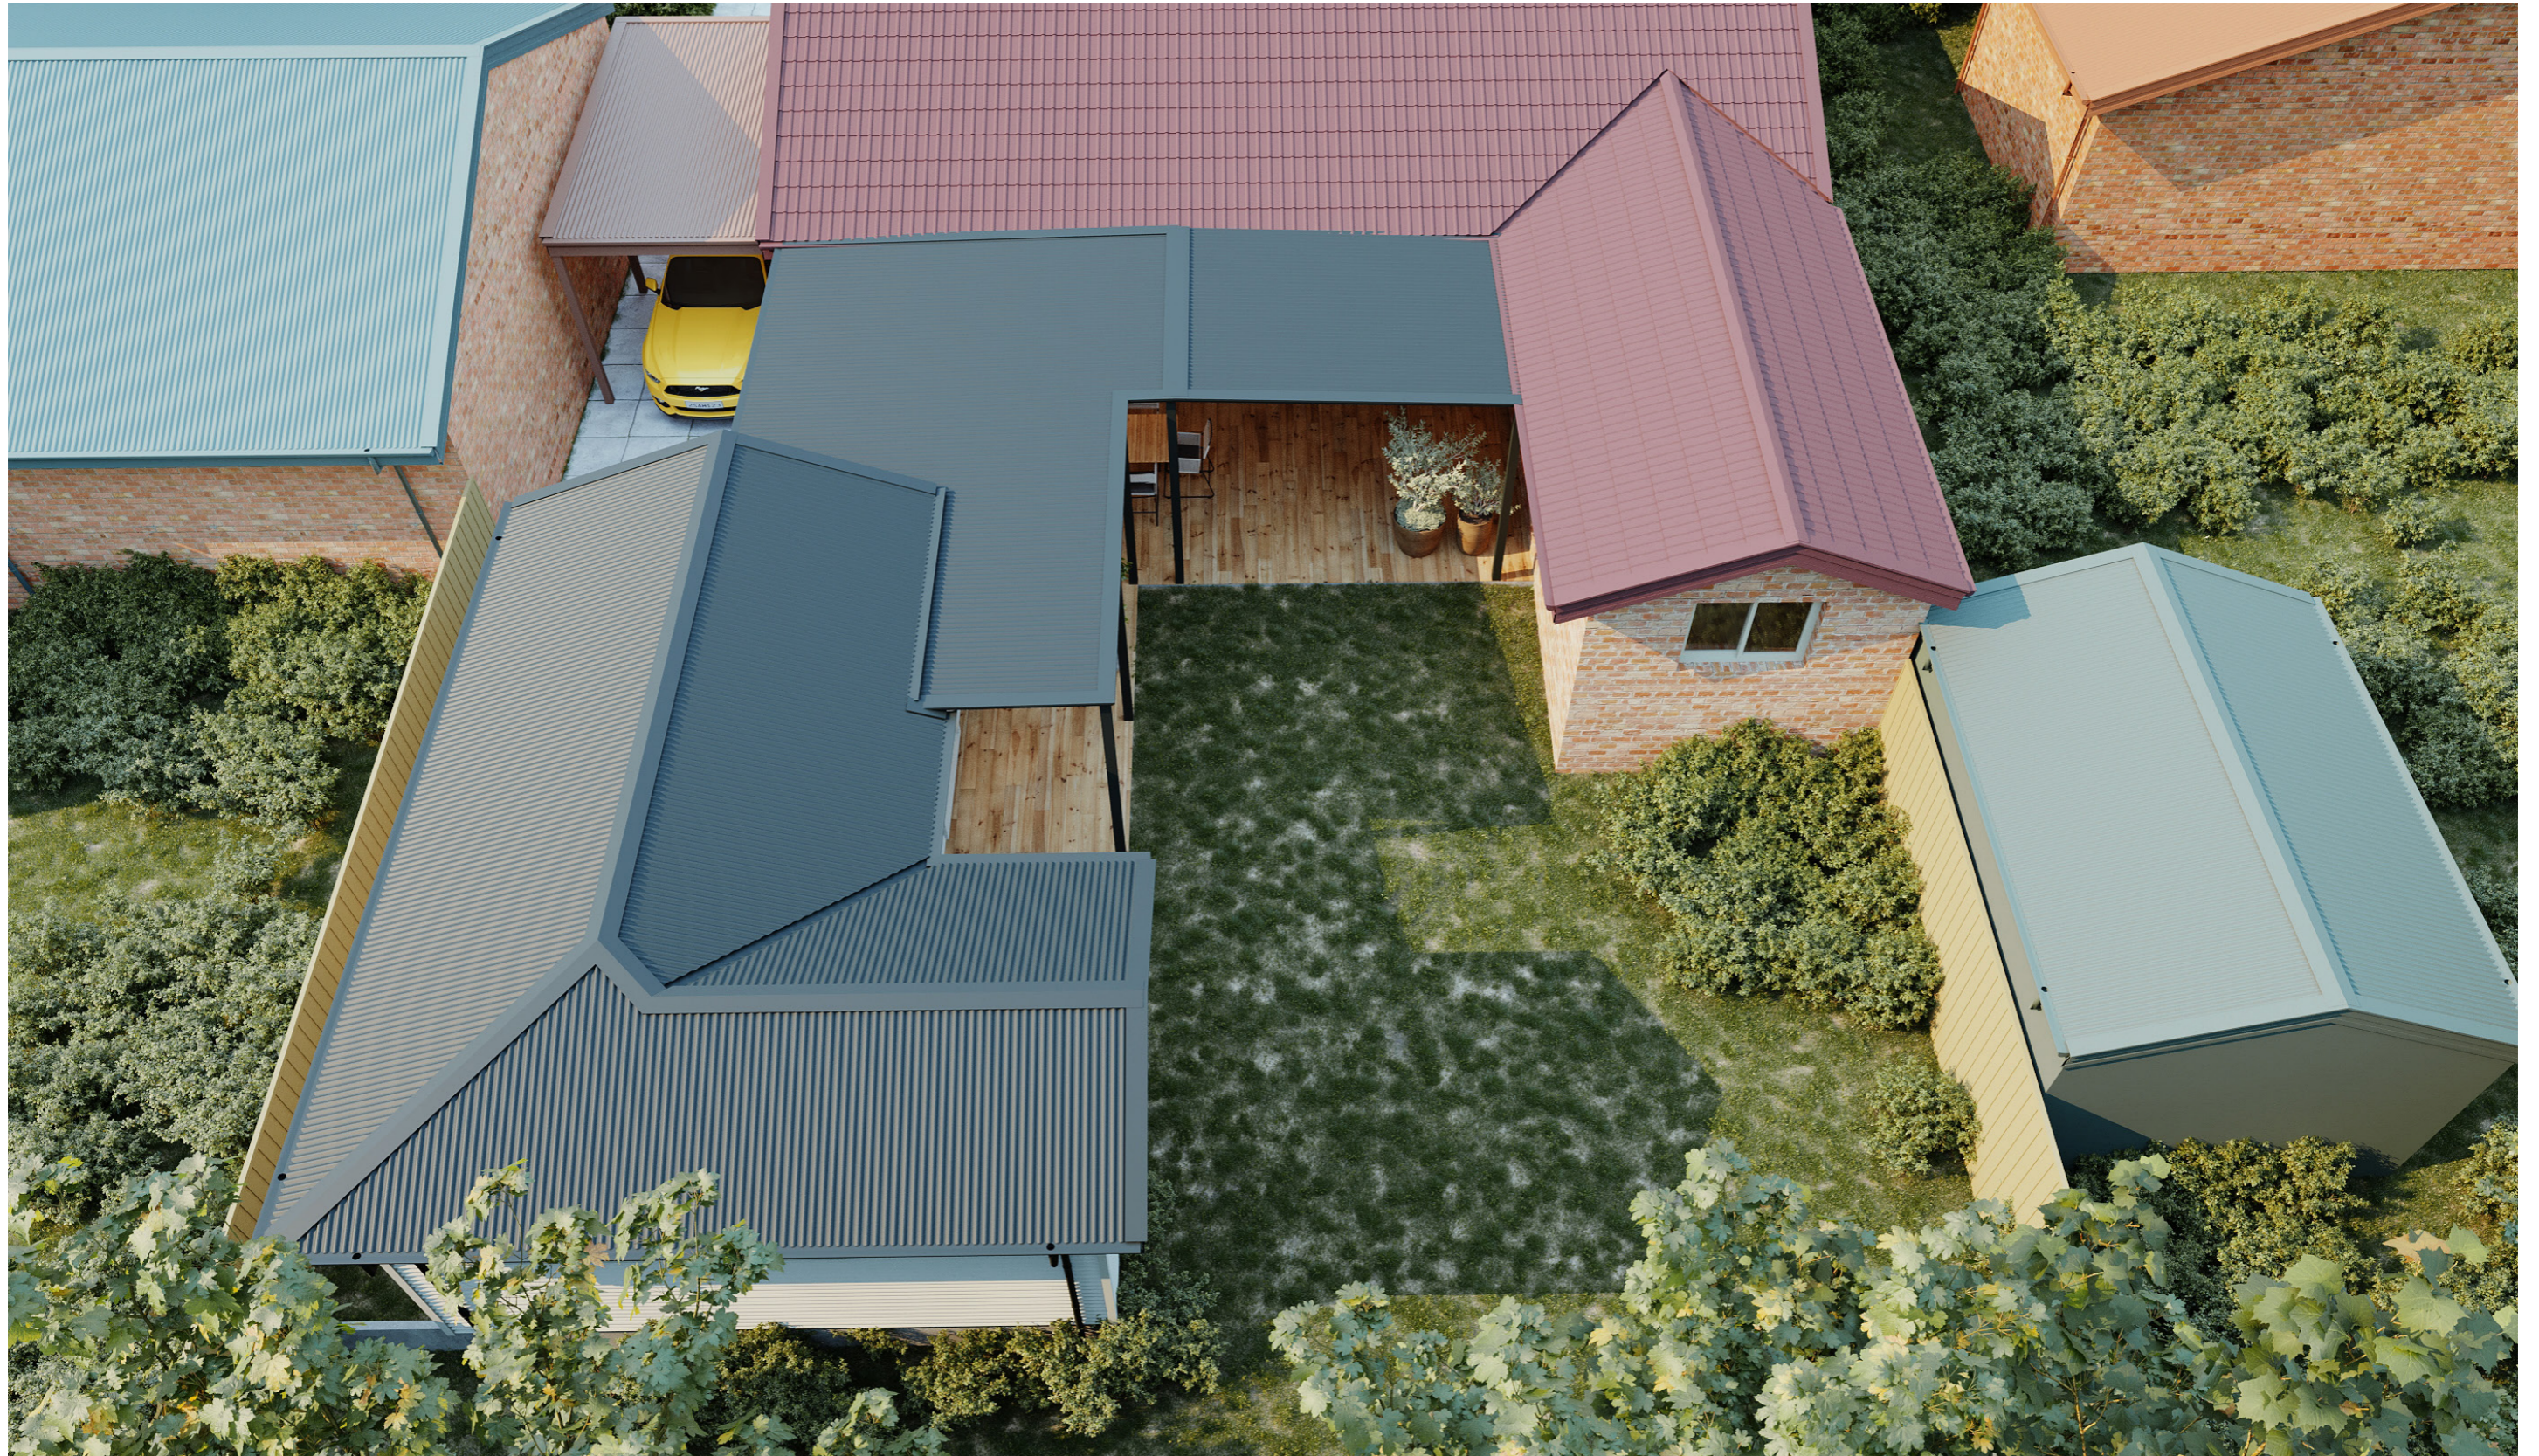

152

ACT Building Lic: 2012767

CANBERRA
GRANNY FLAT
BUILDERS

Horizontal Cladding
Colour: Colorbond Shale Grey

Roofing
Colour: Colorbond Monument

Weatherbond
Colour: Colorbond Shale Grey

Window and Door Frames
Colour: Classic Cream

An elevation is the height of the structure from ground level to the height of the roof.

An elevation is the height of the structure from ground level to the height of the roof.

 **CANBERRA
GRANNY FLAT
BUILDERS**