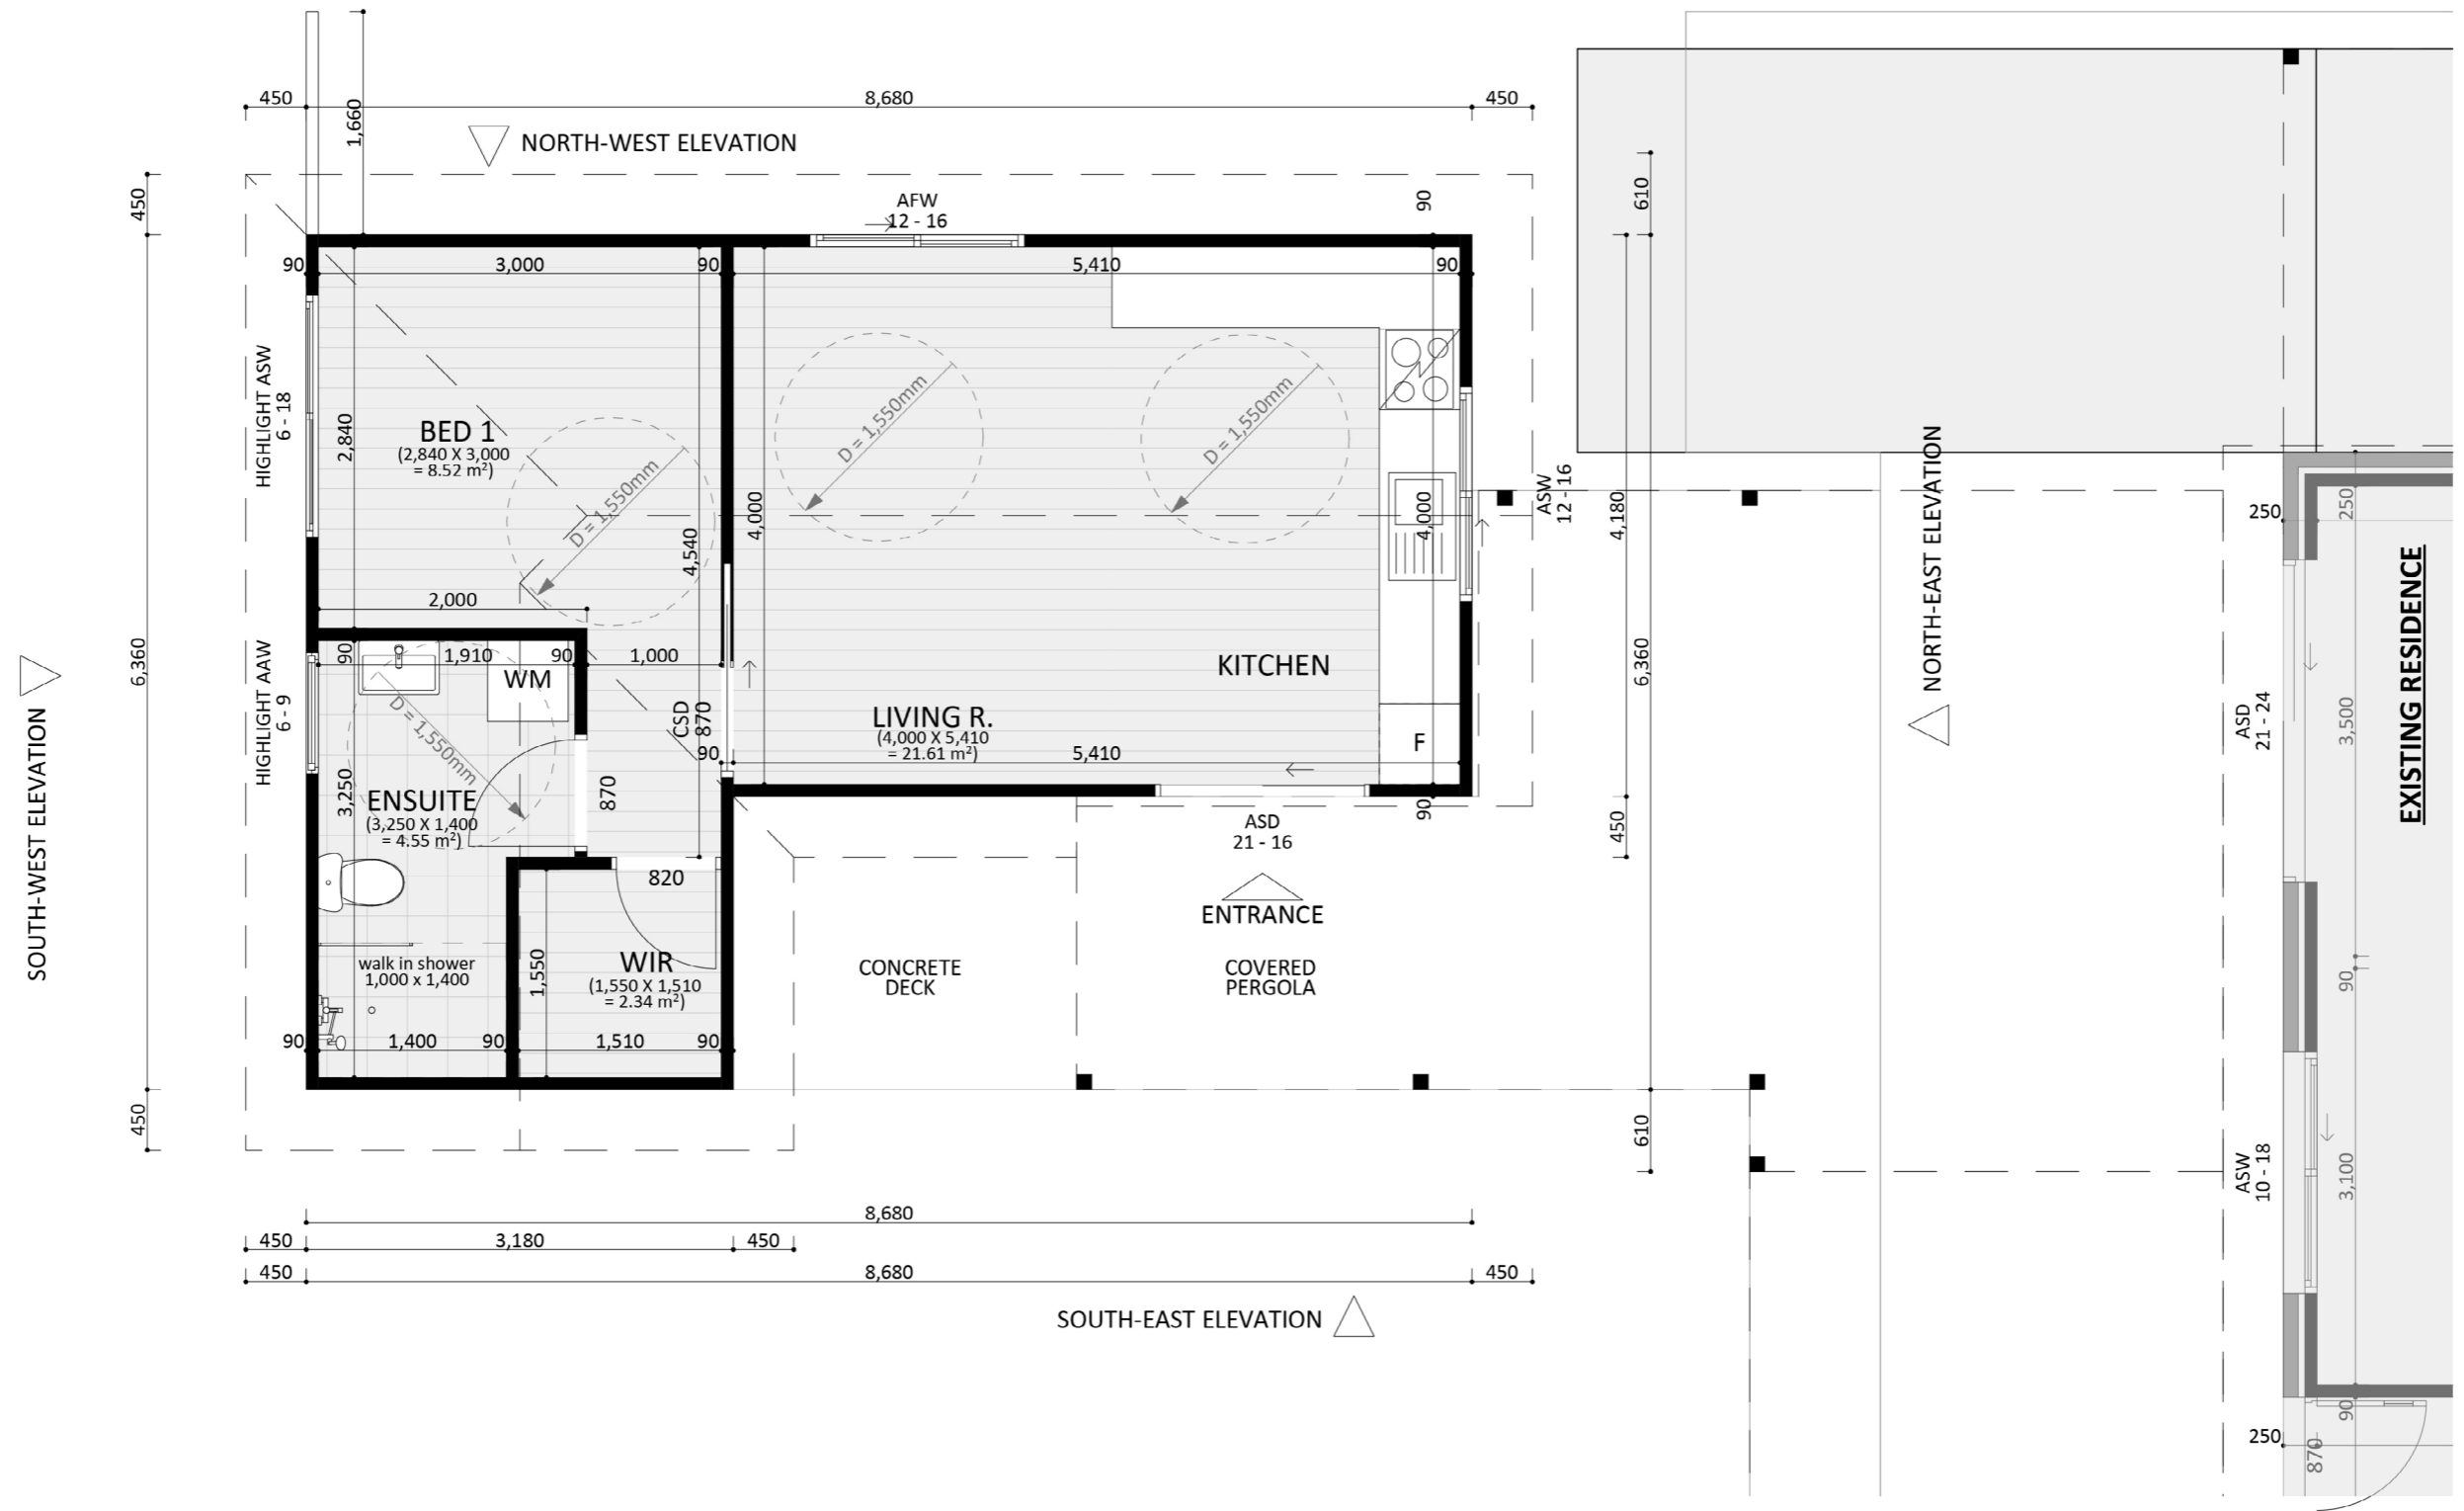

152

ACT Building Lic: 2012767

CANBERRA
GRANNY FLAT
BUILDERS

Horizontal Cladding
Colour: Colorbond Shale Grey

Roofing
Colour: Colorbond Monument

Weatherbond
Colour: Colorbond Shale Grey

Window and Door Frames
Colour: Classic Cream

An elevation is the height of the structure from ground level to the height of the roof.

An elevation is the height of the structure from ground level to the height of the roof.

 **CANBERRA
GRANNY FLAT
BUILDERS**