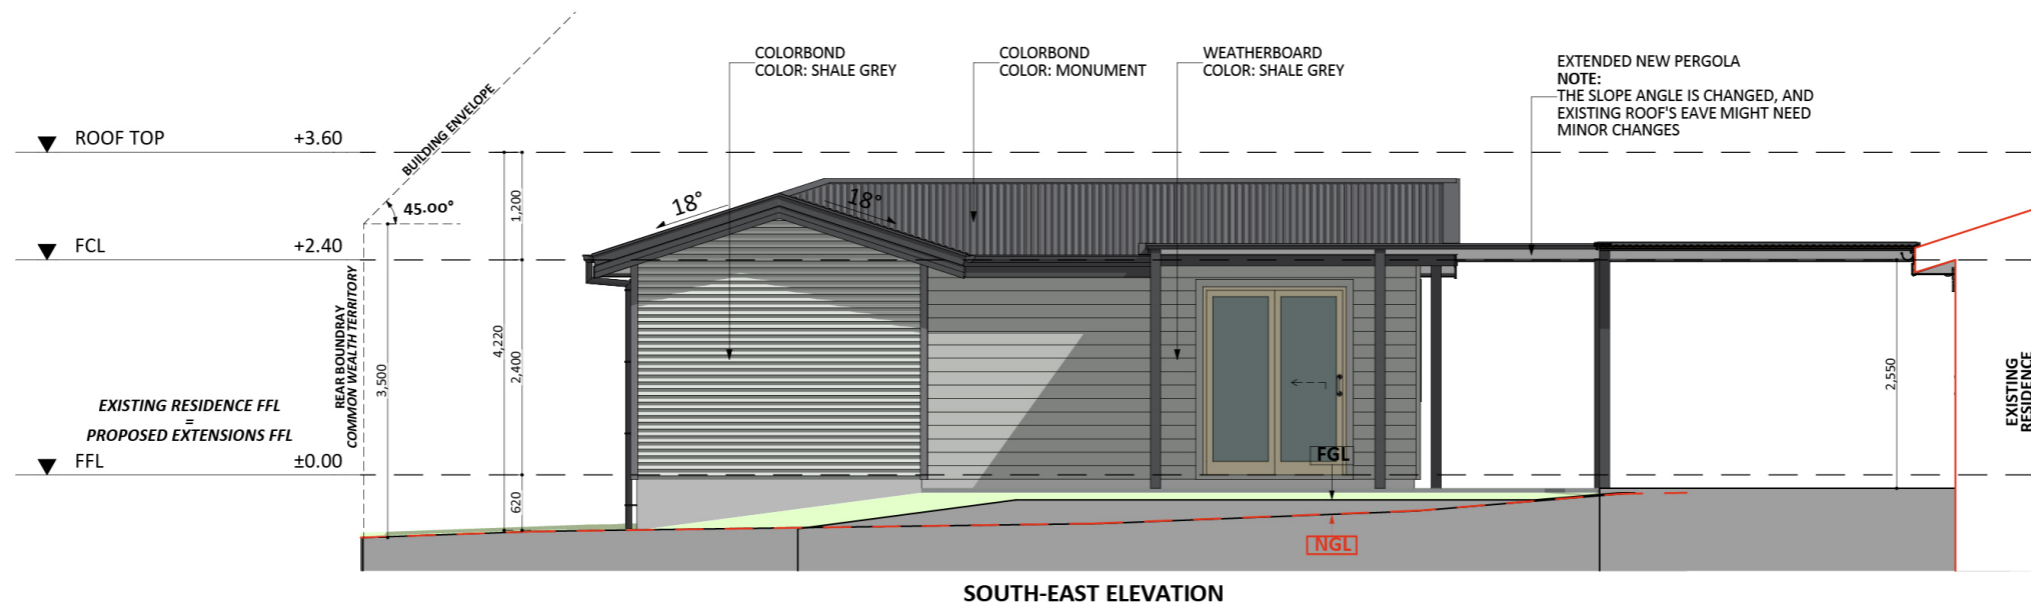

152

ACT Building Lic: 2012767

CANBERRA
GRANNY FLAT
BUILDERS

Horizontal Cladding
Colour: Colorbond Shale Grey

Roofing
Colour: Colorbond Monument

Weatherbond
Colour: Colorbond Shale Grey

Window and Door Frames
Colour: Classic Cream

An elevation is the height of the structure from ground level to the height of the roof.

An elevation is the height of the structure from ground level to the height of the roof.

 **CANBERRA
GRANNY FLAT
BUILDERS**