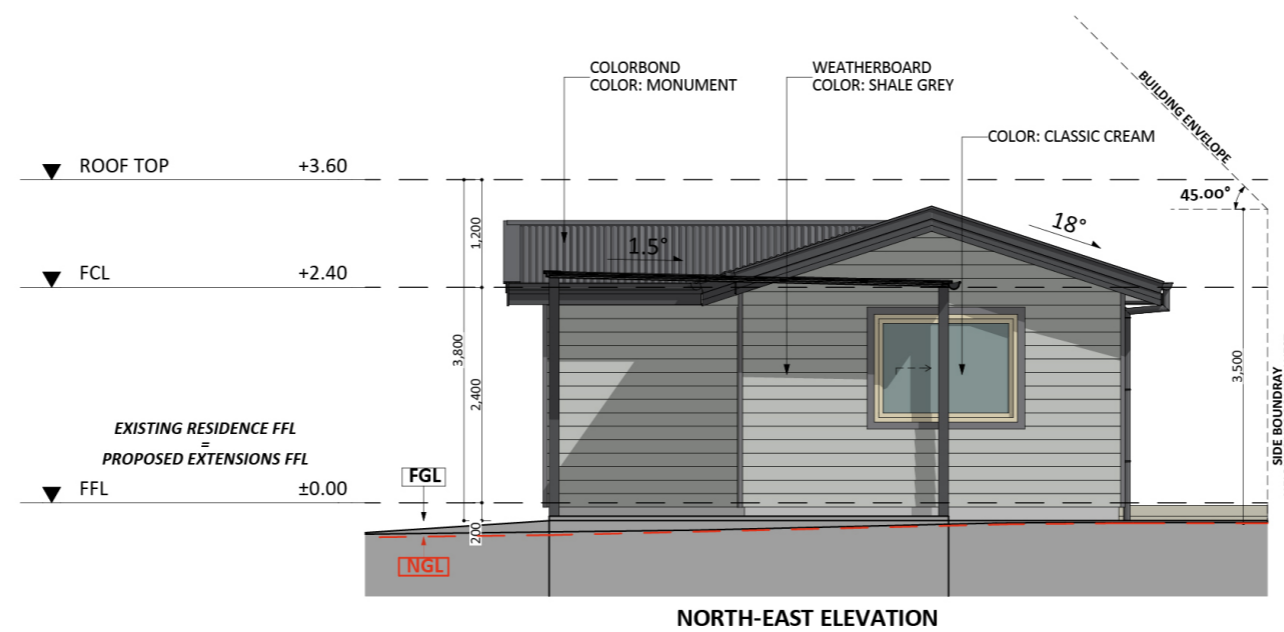

152

ACT Building Lic: 2012767

CANBERRA
GRANNY FLAT
BUILDERS

Horizontal Cladding
Colour: Colorbond Shale Grey

Roofing
Colour: Colorbond Monument

Weatherbond
Colour: Colorbond Shale Grey

Window and Door Frames
Colour: Classic Cream

An elevation is the height of the structure from ground level to the height of the roof.

An elevation is the height of the structure from ground level to the height of the roof.

 **CANBERRA
GRANNY FLAT
BUILDERS**