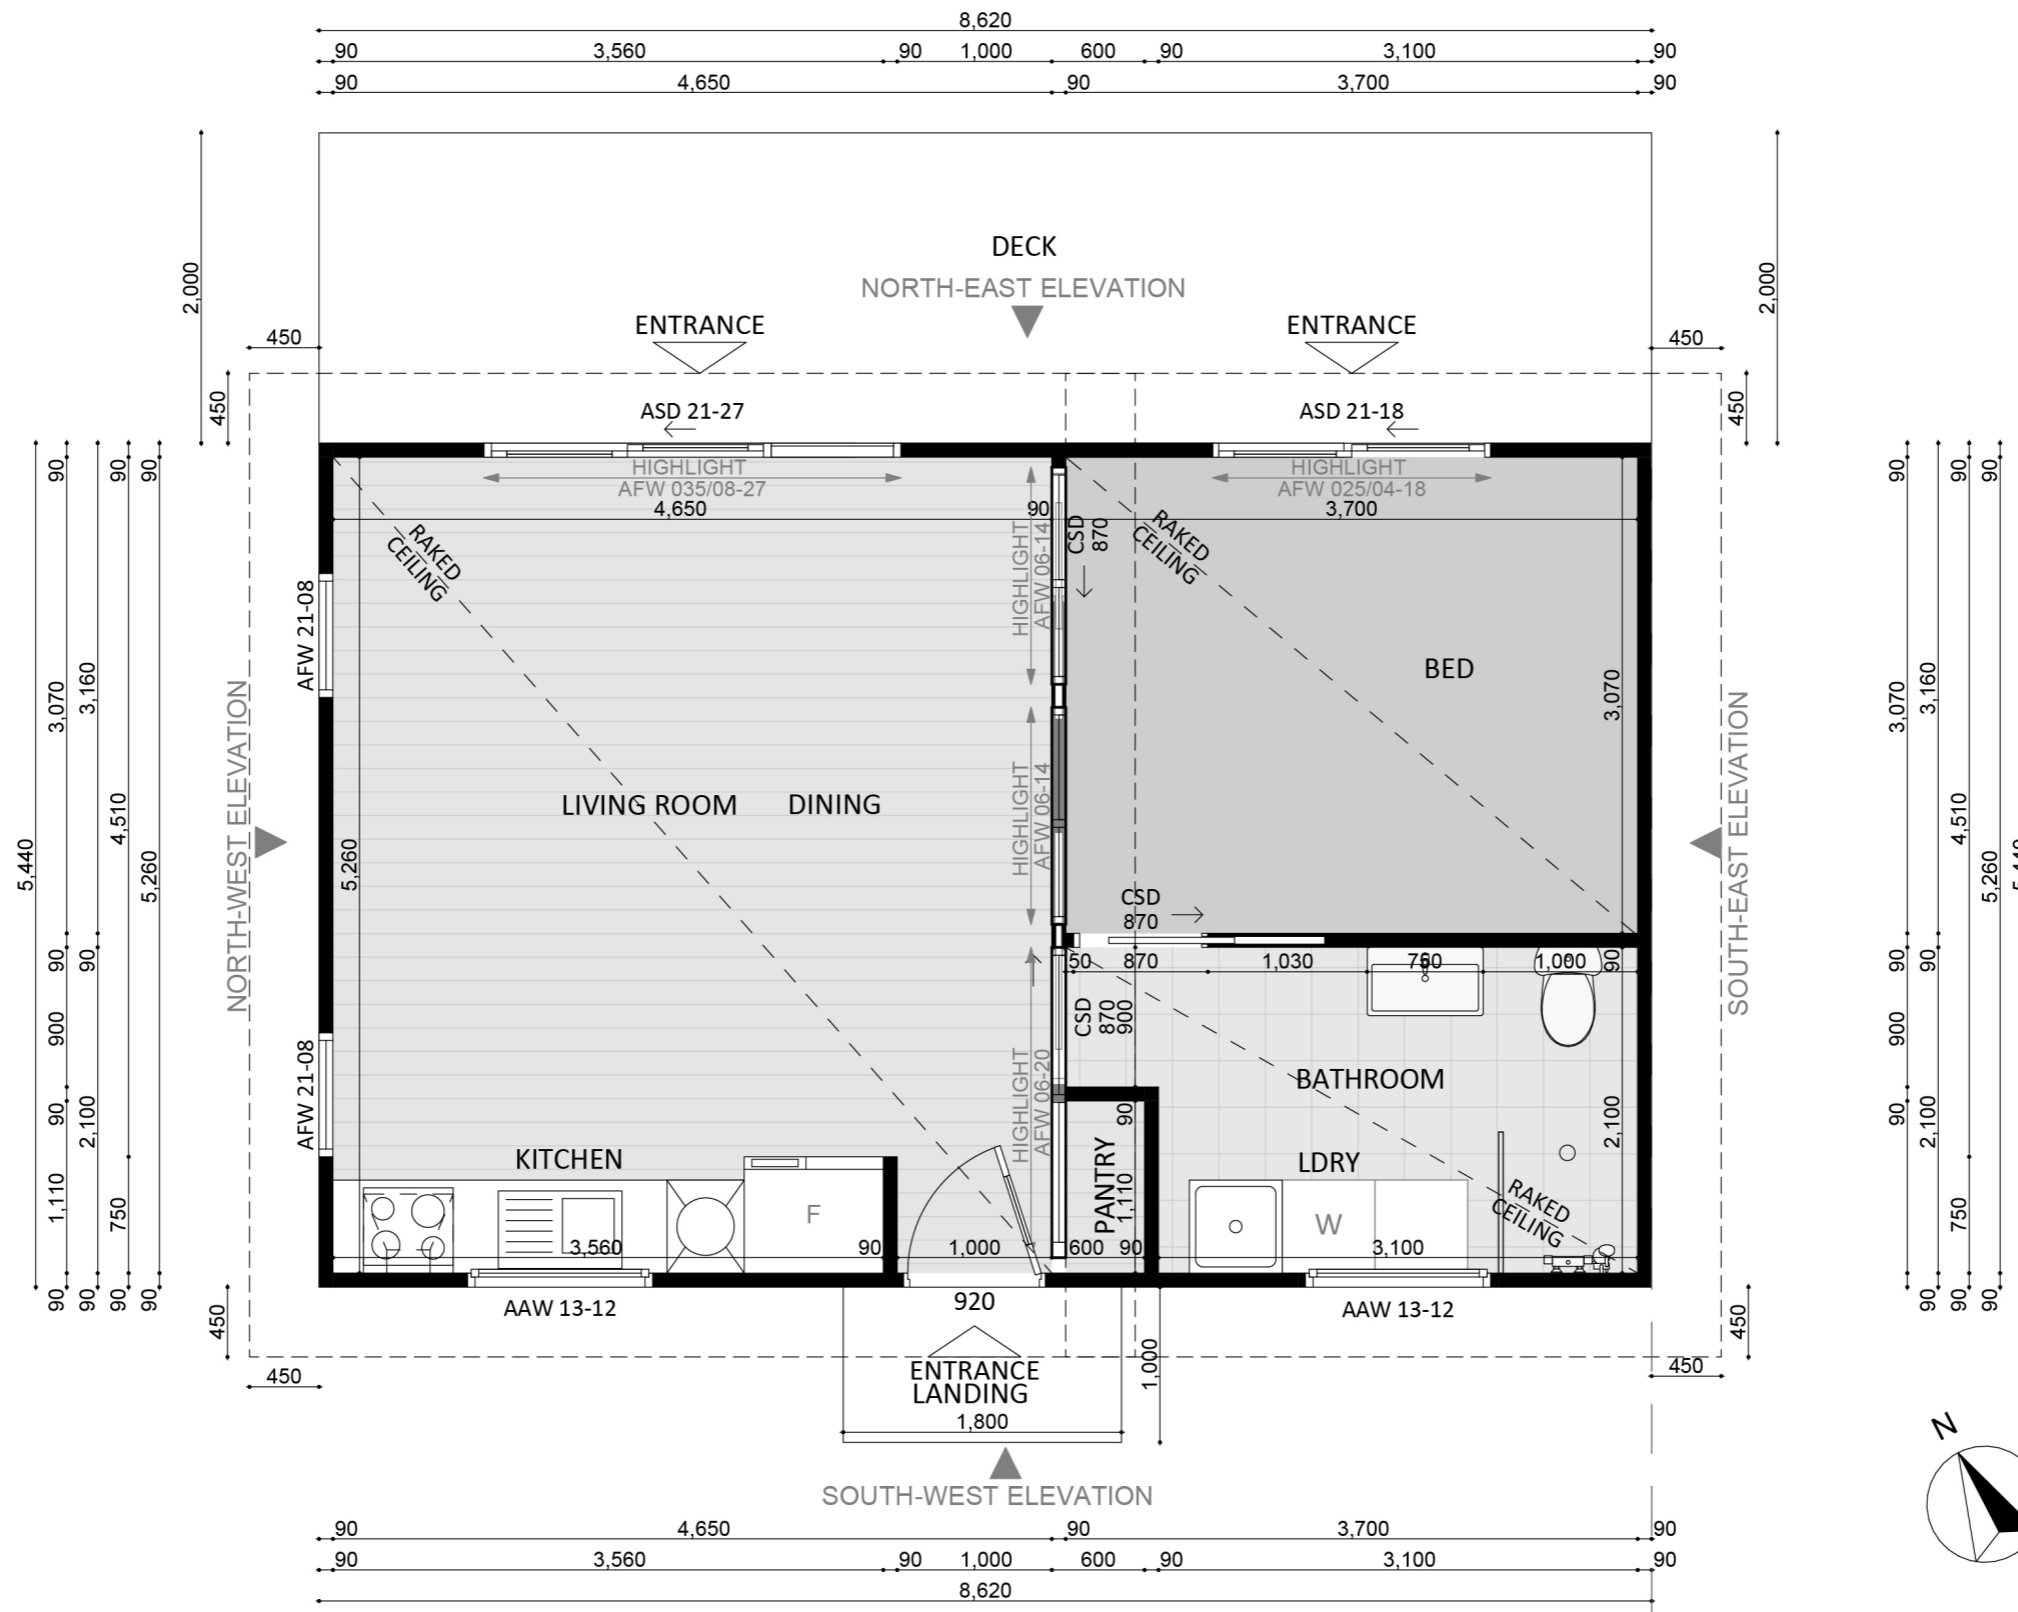

161

ACT Building Lic: 2012767

CANBERRA
GRANNY FLAT
BUILDERS

Cladding Panels
Colour: Cove

Gutters and Downpipe
Colour: Monument

Colorbond Roof
Colour: Monument

Timber Horizontal
Weatherboard

An elevation is the height of the structure from ground level to the height of the roof.

SOUTH-WEST ELEVATION

NORTH-EAST ELEVATION

An elevation is the height of the structure from ground level to the height of the roof.

 **CANBERRA
GRANNY FLAT
BUILDERS**

canberragrannyflatbuilders.com.au

 info@cgfb.com.au