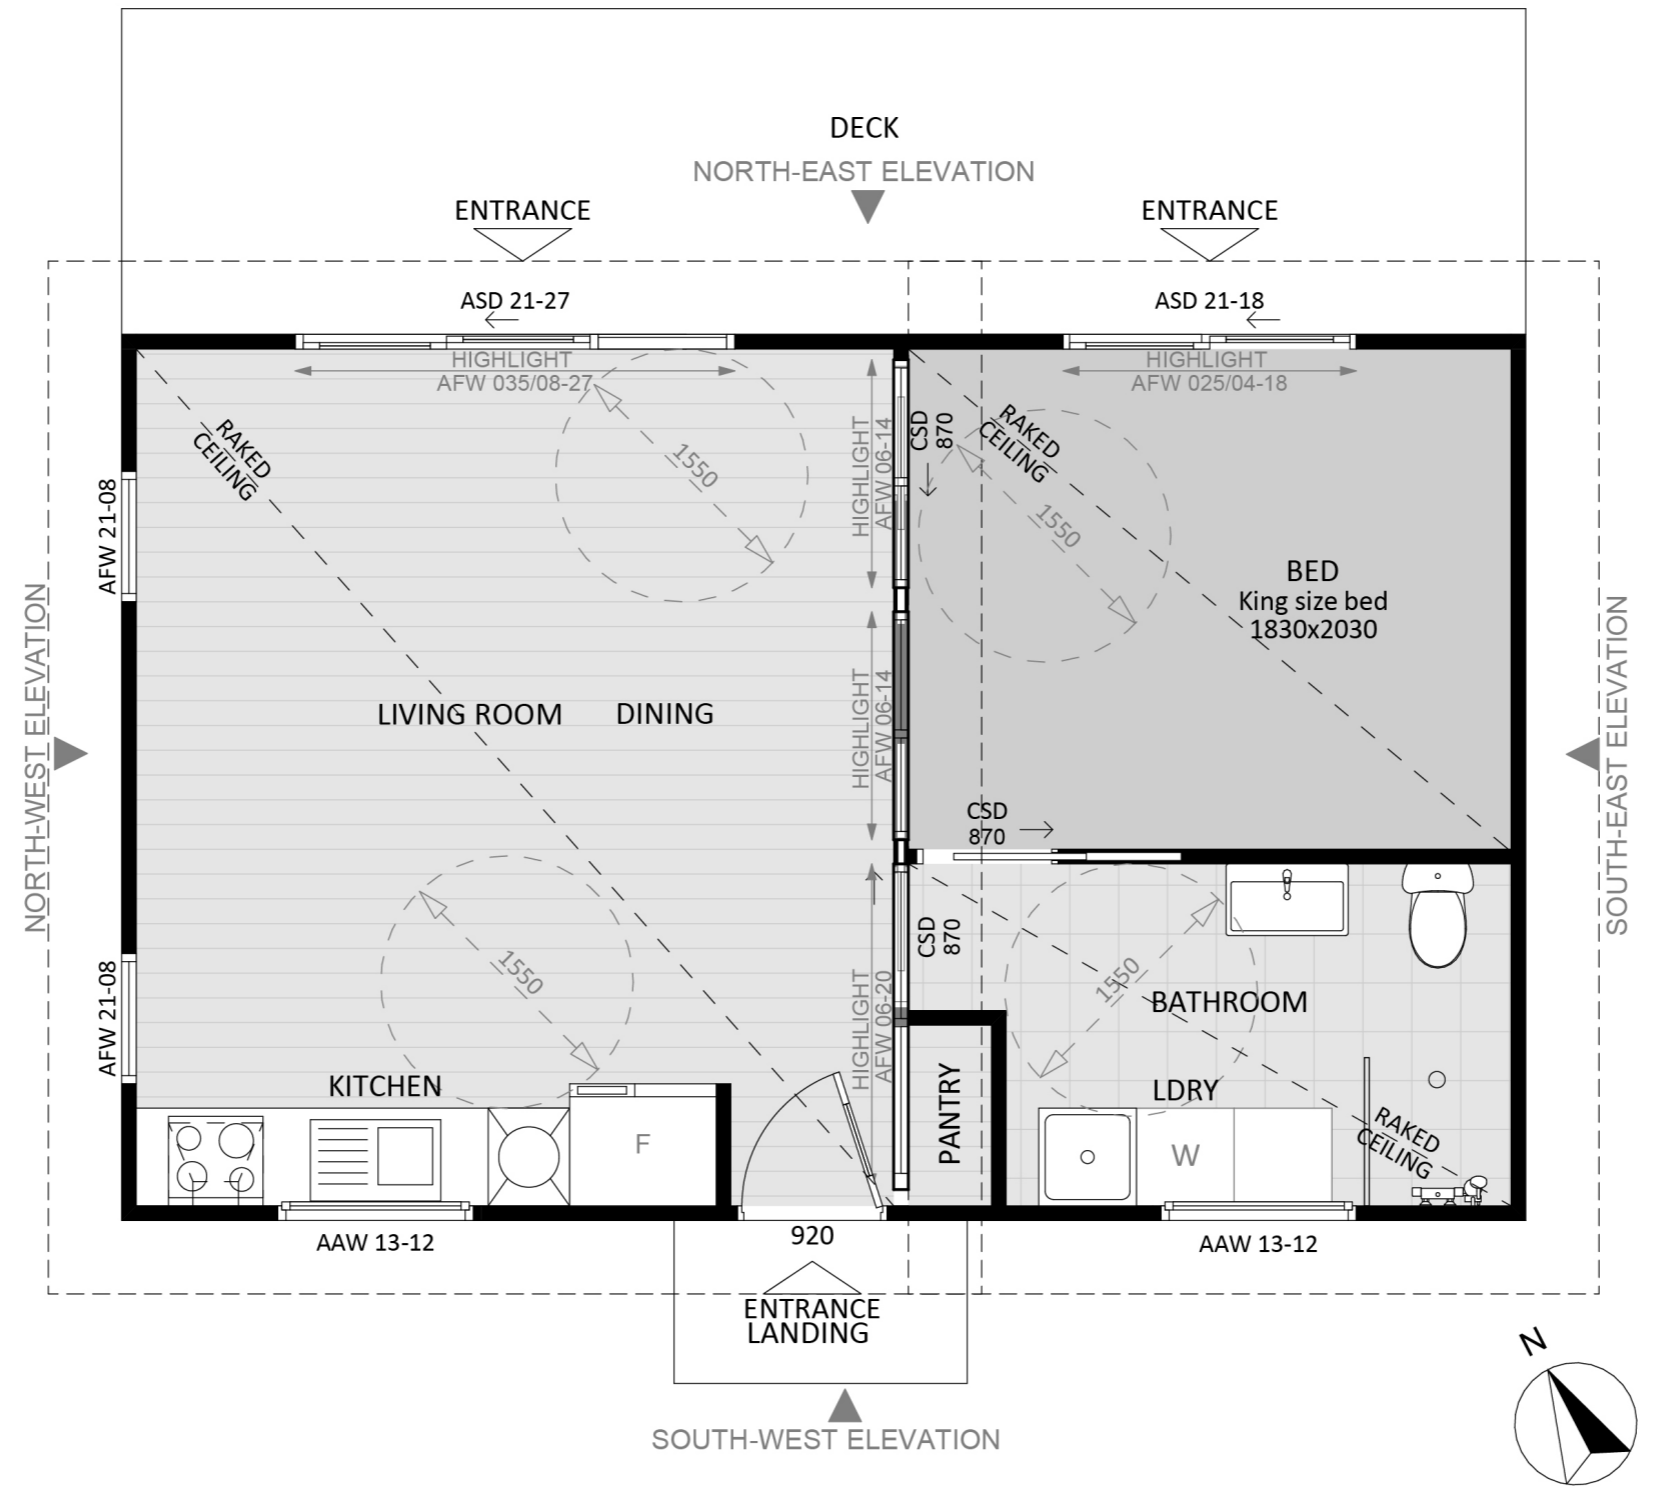

161

ACT Building Lic: 2012767

CANBERRA
GRANNY FLAT
BUILDERS

Cladding Panels
Colour: Cove

Gutters and Downpipe
Colour: Monument

Colorbond Roof
Colour: Monument

Timber Horizontal
Weatherboard

An elevation is the height of the structure from ground level to the height of the roof.

SOUTH-WEST ELEVATION

NORTH-EAST ELEVATION

An elevation is the height of the structure from ground level to the height of the roof.

 **CANBERRA
GRANNY FLAT
BUILDERS**

canberragrannyflatbuilders.com.au

 info@cgfb.com.au