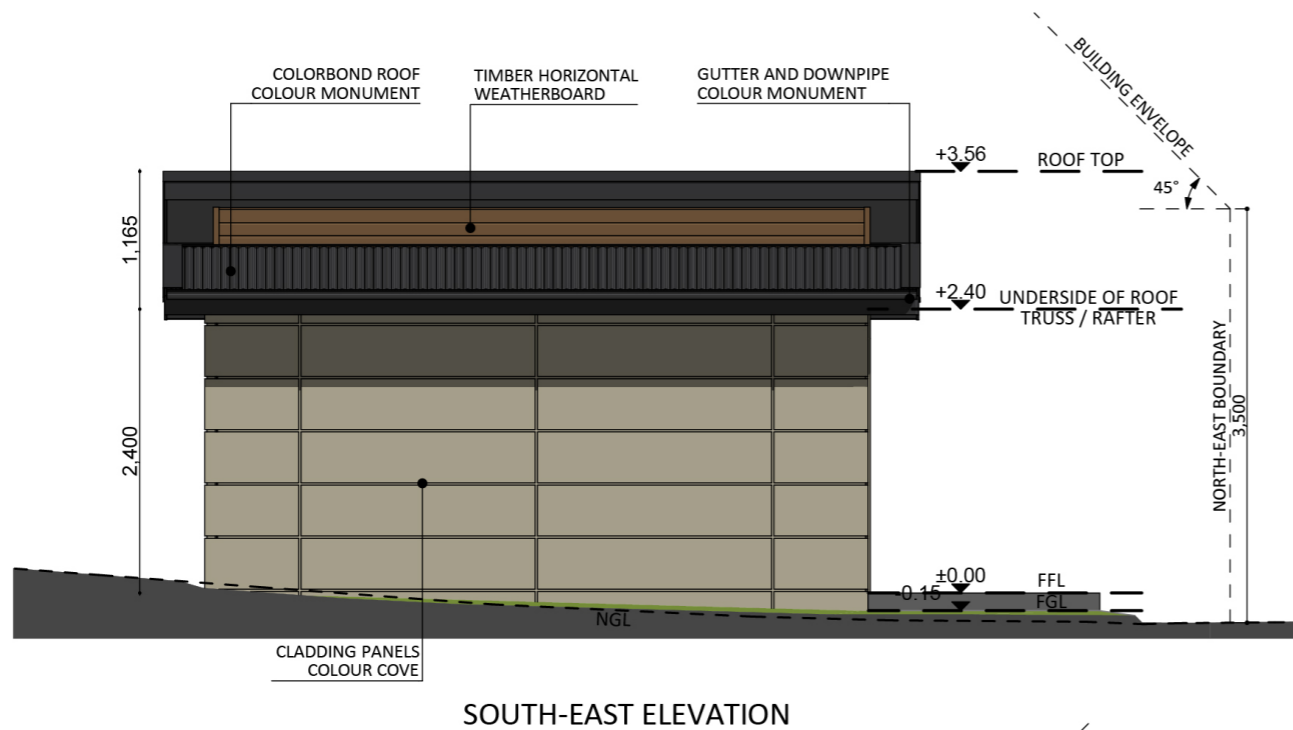

161

ACT Building Lic: 2012767

CANBERRA
GRANNY FLAT
BUILDERS

Cladding Panels
Colour: Cove

Gutters and Downpipe
Colour: Monument

Colorbond Roof
Colour: Monument

Timber Horizontal
Weatherboard

An elevation is the height of the structure from ground level to the height of the roof.

SOUTH-WEST ELEVATION

NORTH-EAST ELEVATION

An elevation is the height of the structure from ground level to the height of the roof.

 **CANBERRA
GRANNY FLAT
BUILDERS**

canberragrannyflatbuilders.com.au

 info@cgfb.com.au