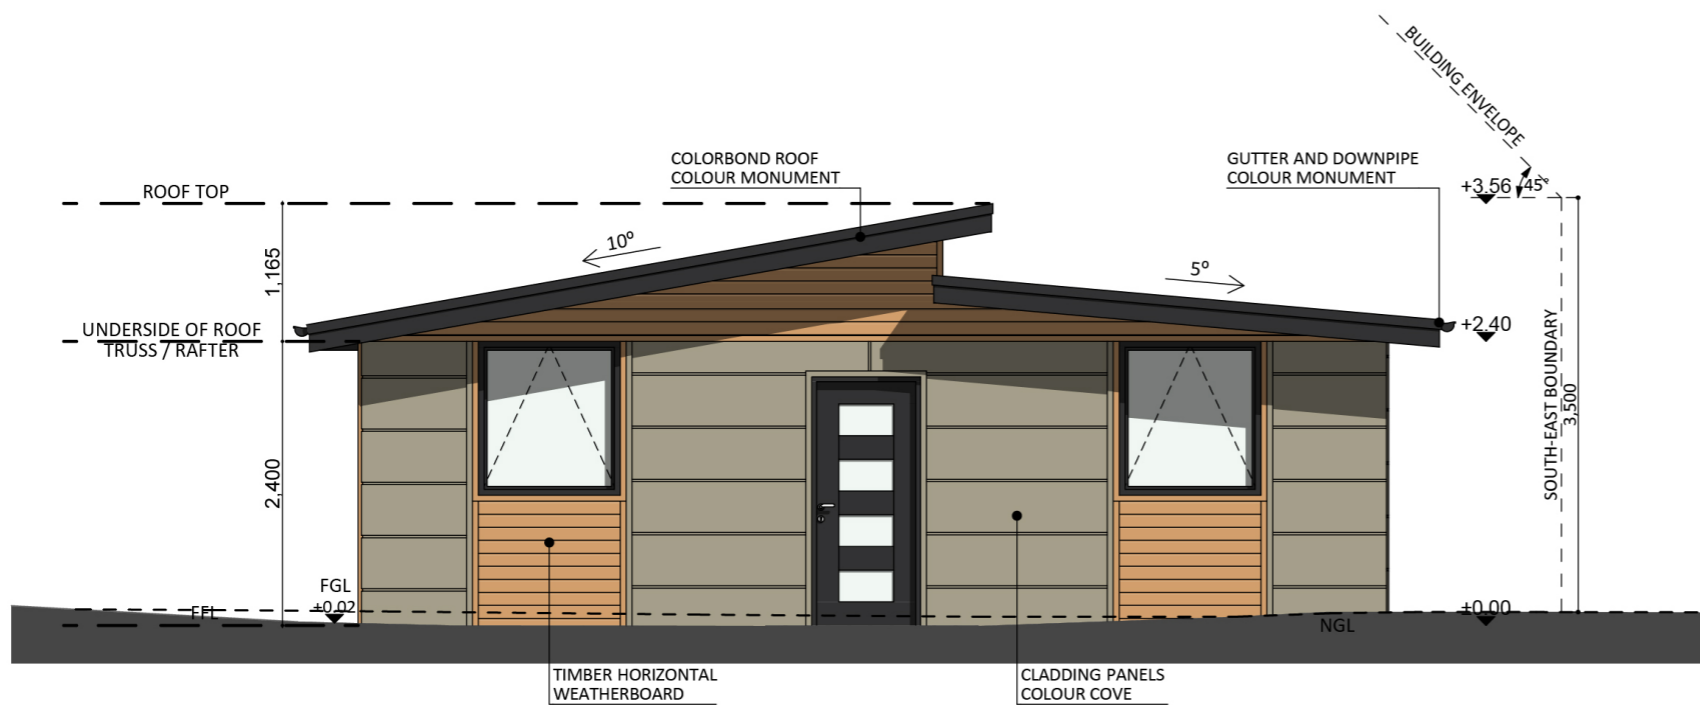

161

ACT Building Lic: 2012767

CANBERRA
GRANNY FLAT
BUILDERS

Cladding Panels
Colour: Cove

Gutters and Downpipe
Colour: Monument

Colorbond Roof
Colour: Monument

Timber Horizontal
Weatherboard

An elevation is the height of the structure from ground level to the height of the roof.

SOUTH-WEST ELEVATION

NORTH-EAST ELEVATION

An elevation is the height of the structure from ground level to the height of the roof.

 **CANBERRA
GRANNY FLAT
BUILDERS**

canberragrannyflatbuilders.com.au

 info@cgfb.com.au