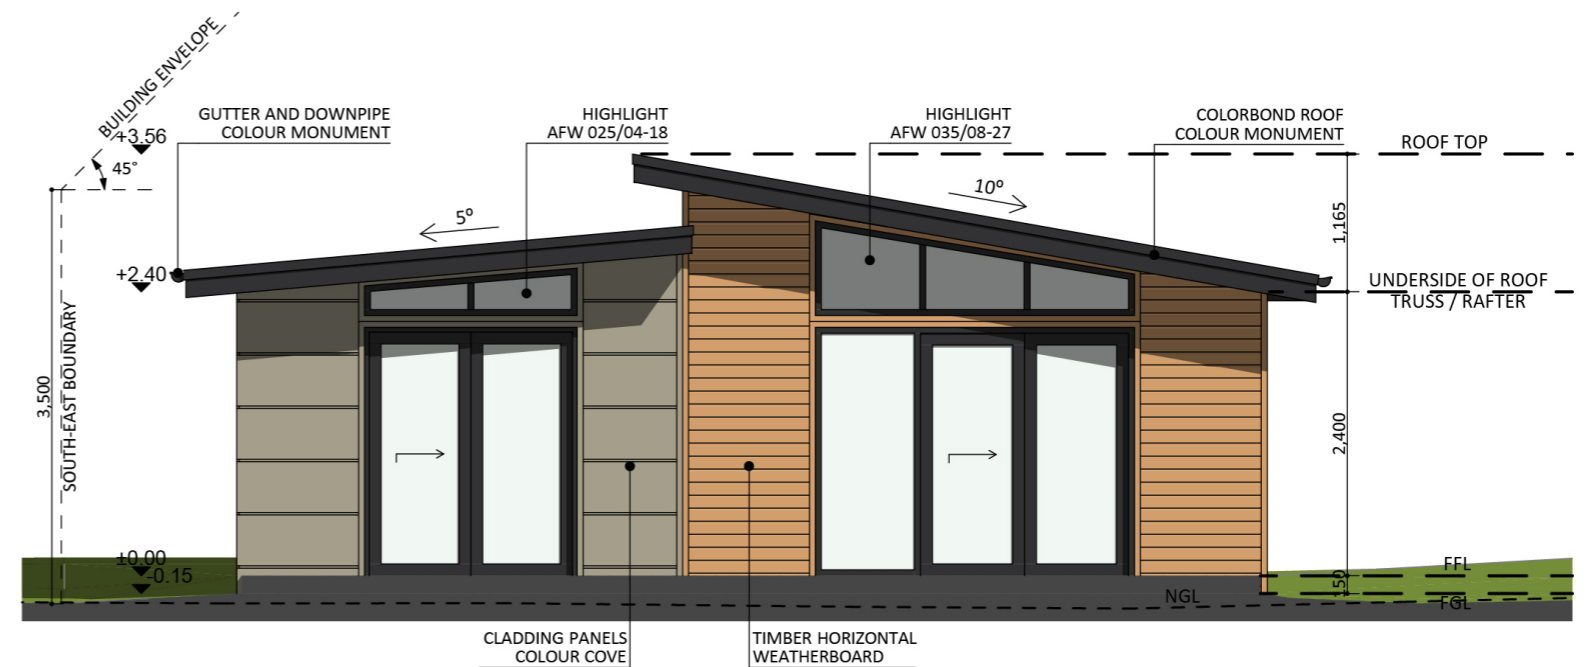

161

ACT Building Lic: 2012767

CANBERRA
GRANNY FLAT
BUILDERS

Cladding Panels
Colour: Cove

Gutters and Downpipe
Colour: Monument

Colorbond Roof
Colour: Monument

Timber Horizontal
Weatherboard

An elevation is the height of the structure from ground level to the height of the roof.

SOUTH-WEST ELEVATION

NORTH-EAST ELEVATION

An elevation is the height of the structure from ground level to the height of the roof.

 **CANBERRA
GRANNY FLAT
BUILDERS**

canberragrannyflatbuilders.com.au

 info@cgfb.com.au