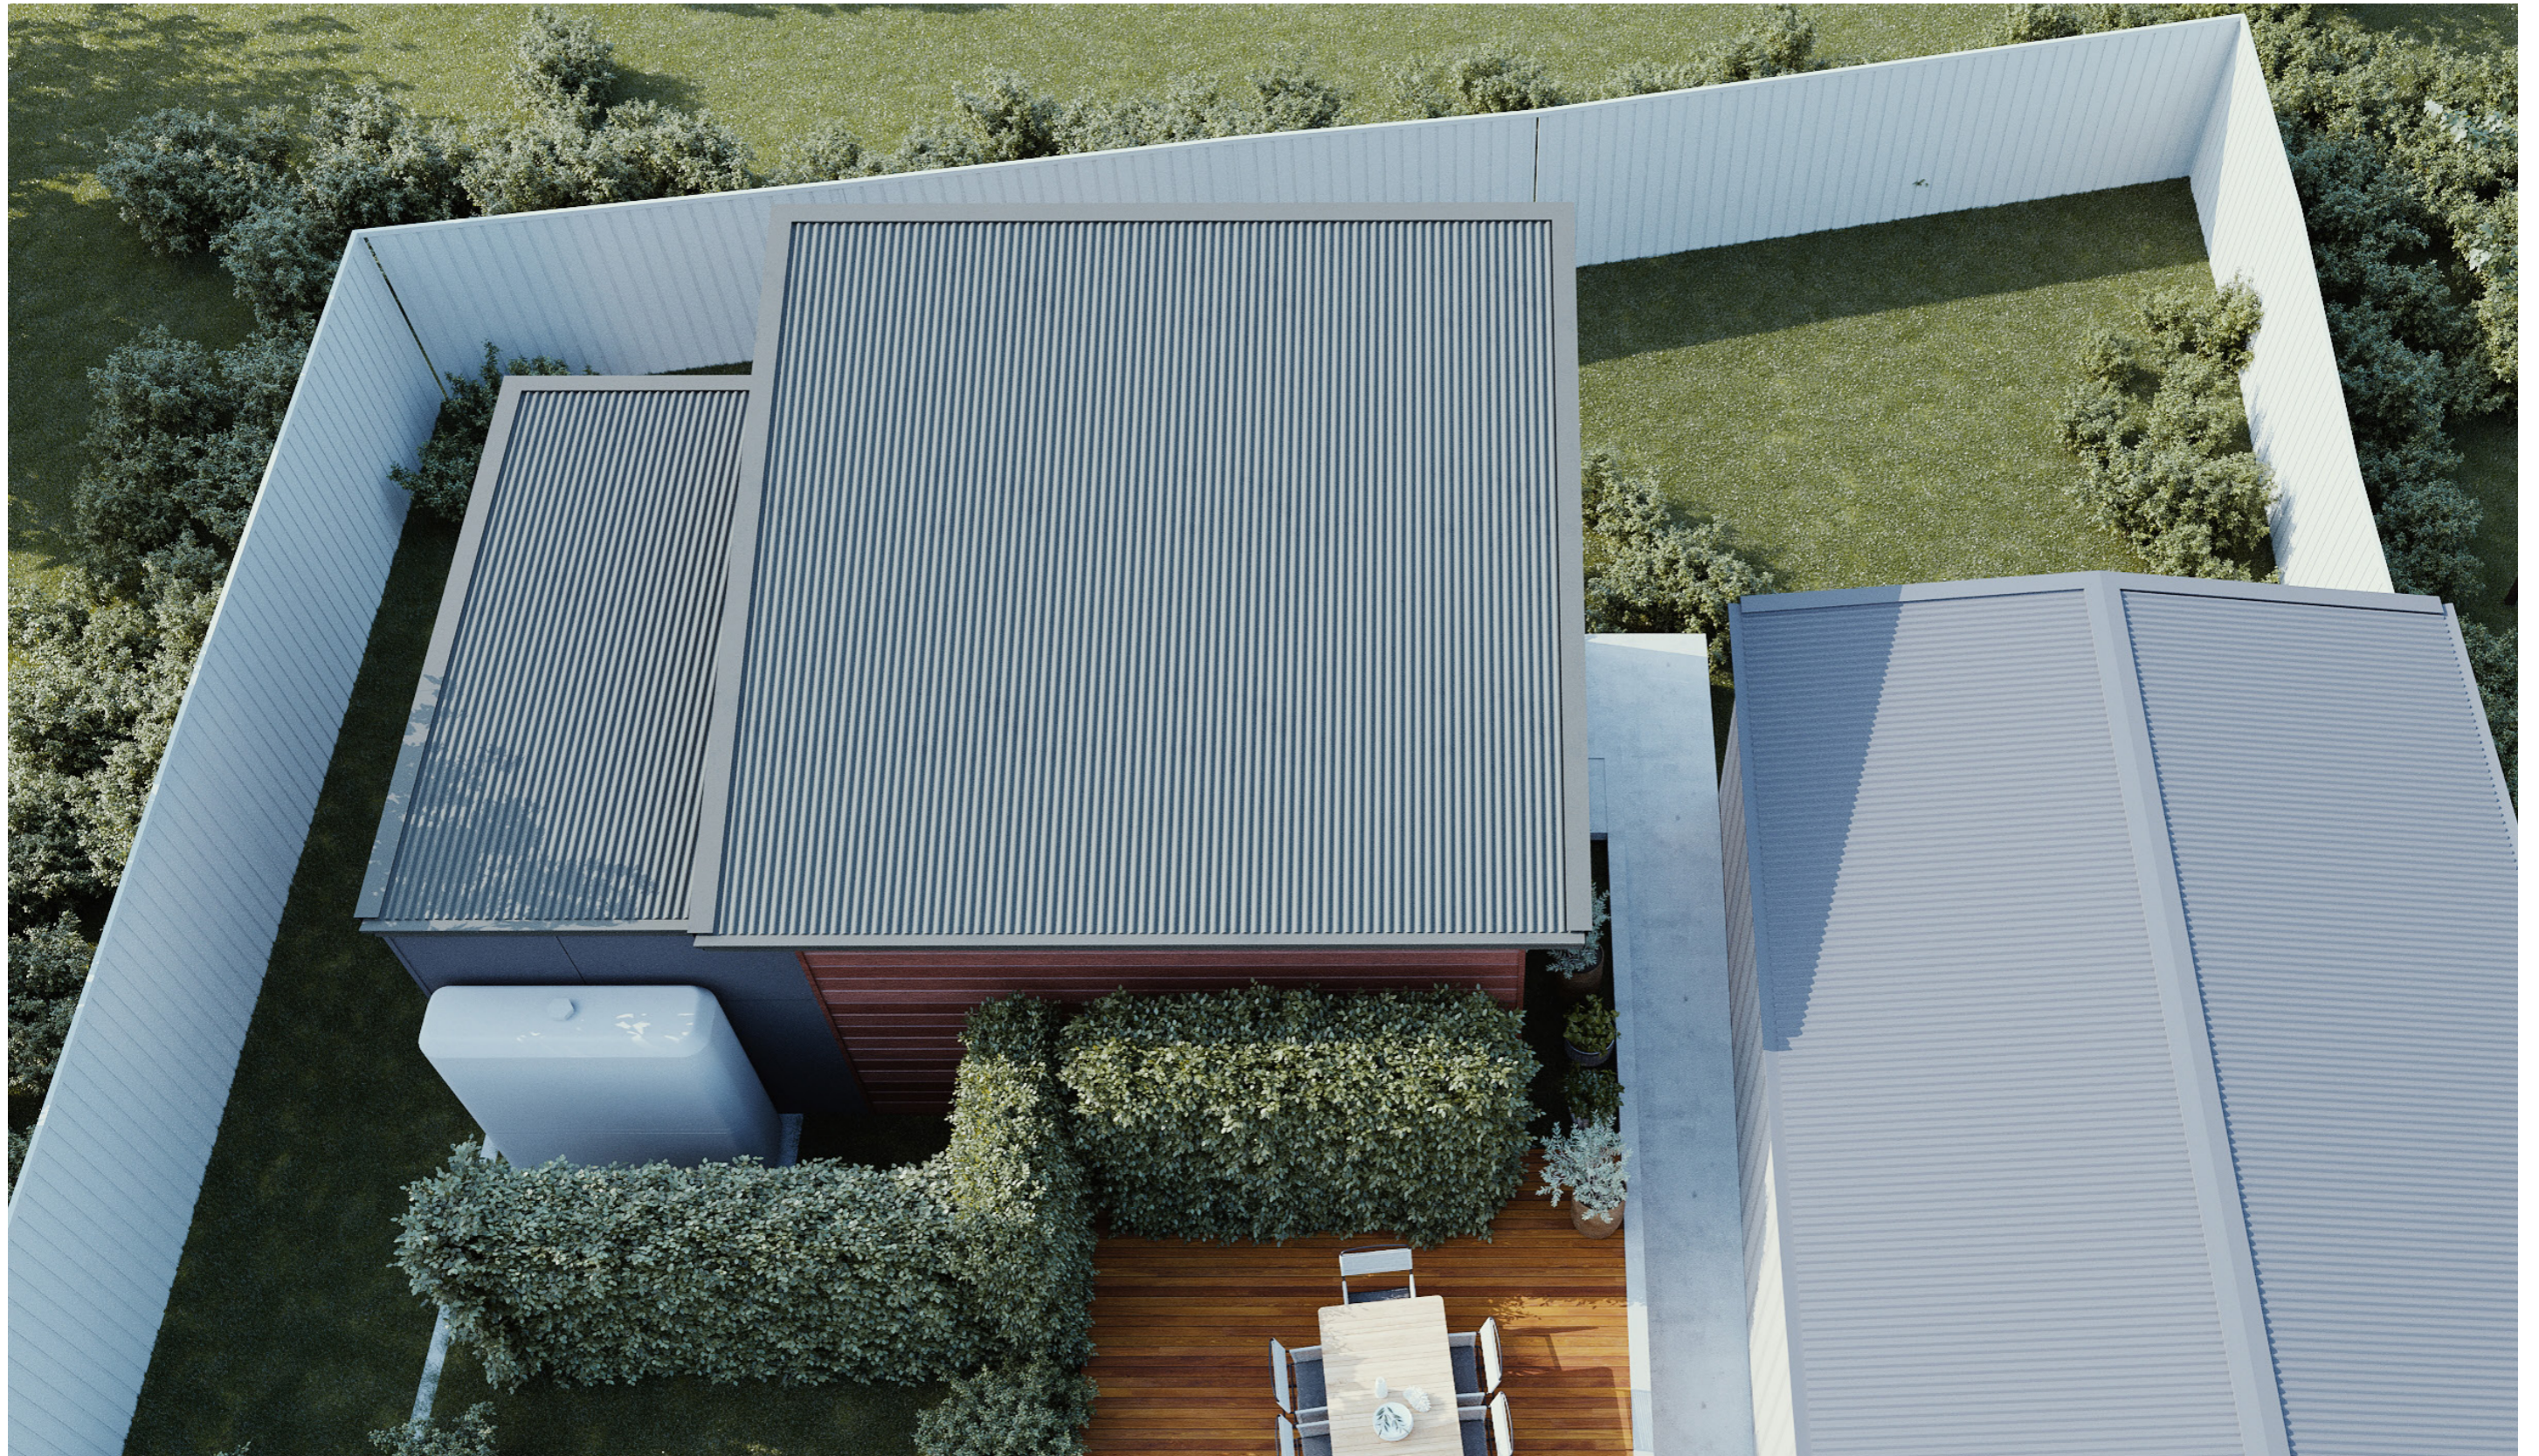

144

ACT Building Lic: 2012767

CANBERRA
GRANNY FLAT
BUILDERS

Colorbond Roof and Gutters
Colour: Woodland Grey

James Hardie Matric Cladding
Colour: Basalt

Windows and Door Frames
Colour: Woodland Grey

Weathertex Selflock VGroove
Colour: Natural Timber

An elevation is the height of the structure from ground level to the height of the roof.

An elevation is the height of the structure from ground level to the height of the roof.

 **CANBERRA
GRANNY FLAT
BUILDERS**