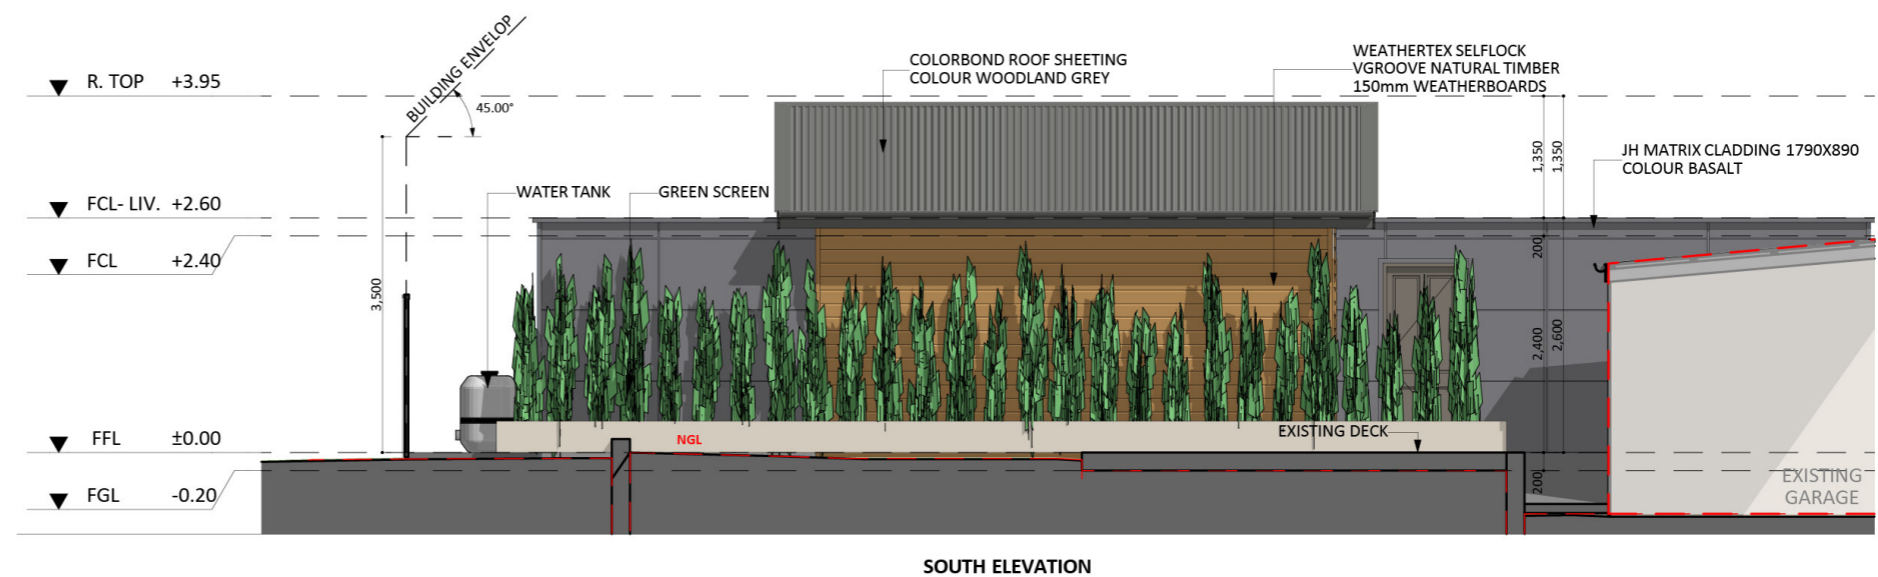

144

ACT Building Lic: 2012767

CANBERRA
GRANNY FLAT
BUILDERS

Colorbond Roof and Gutters
Colour: Woodland Grey

James Hardie Matric Cladding
Colour: Basalt

Windows and Door Frames
Colour: Woodland Grey

Weathertex Selflock VGroove
Colour: Natural Timber

An elevation is the height of the structure from ground level to the height of the roof.

An elevation is the height of the structure from ground level to the height of the roof.

 **CANBERRA
GRANNY FLAT
BUILDERS**