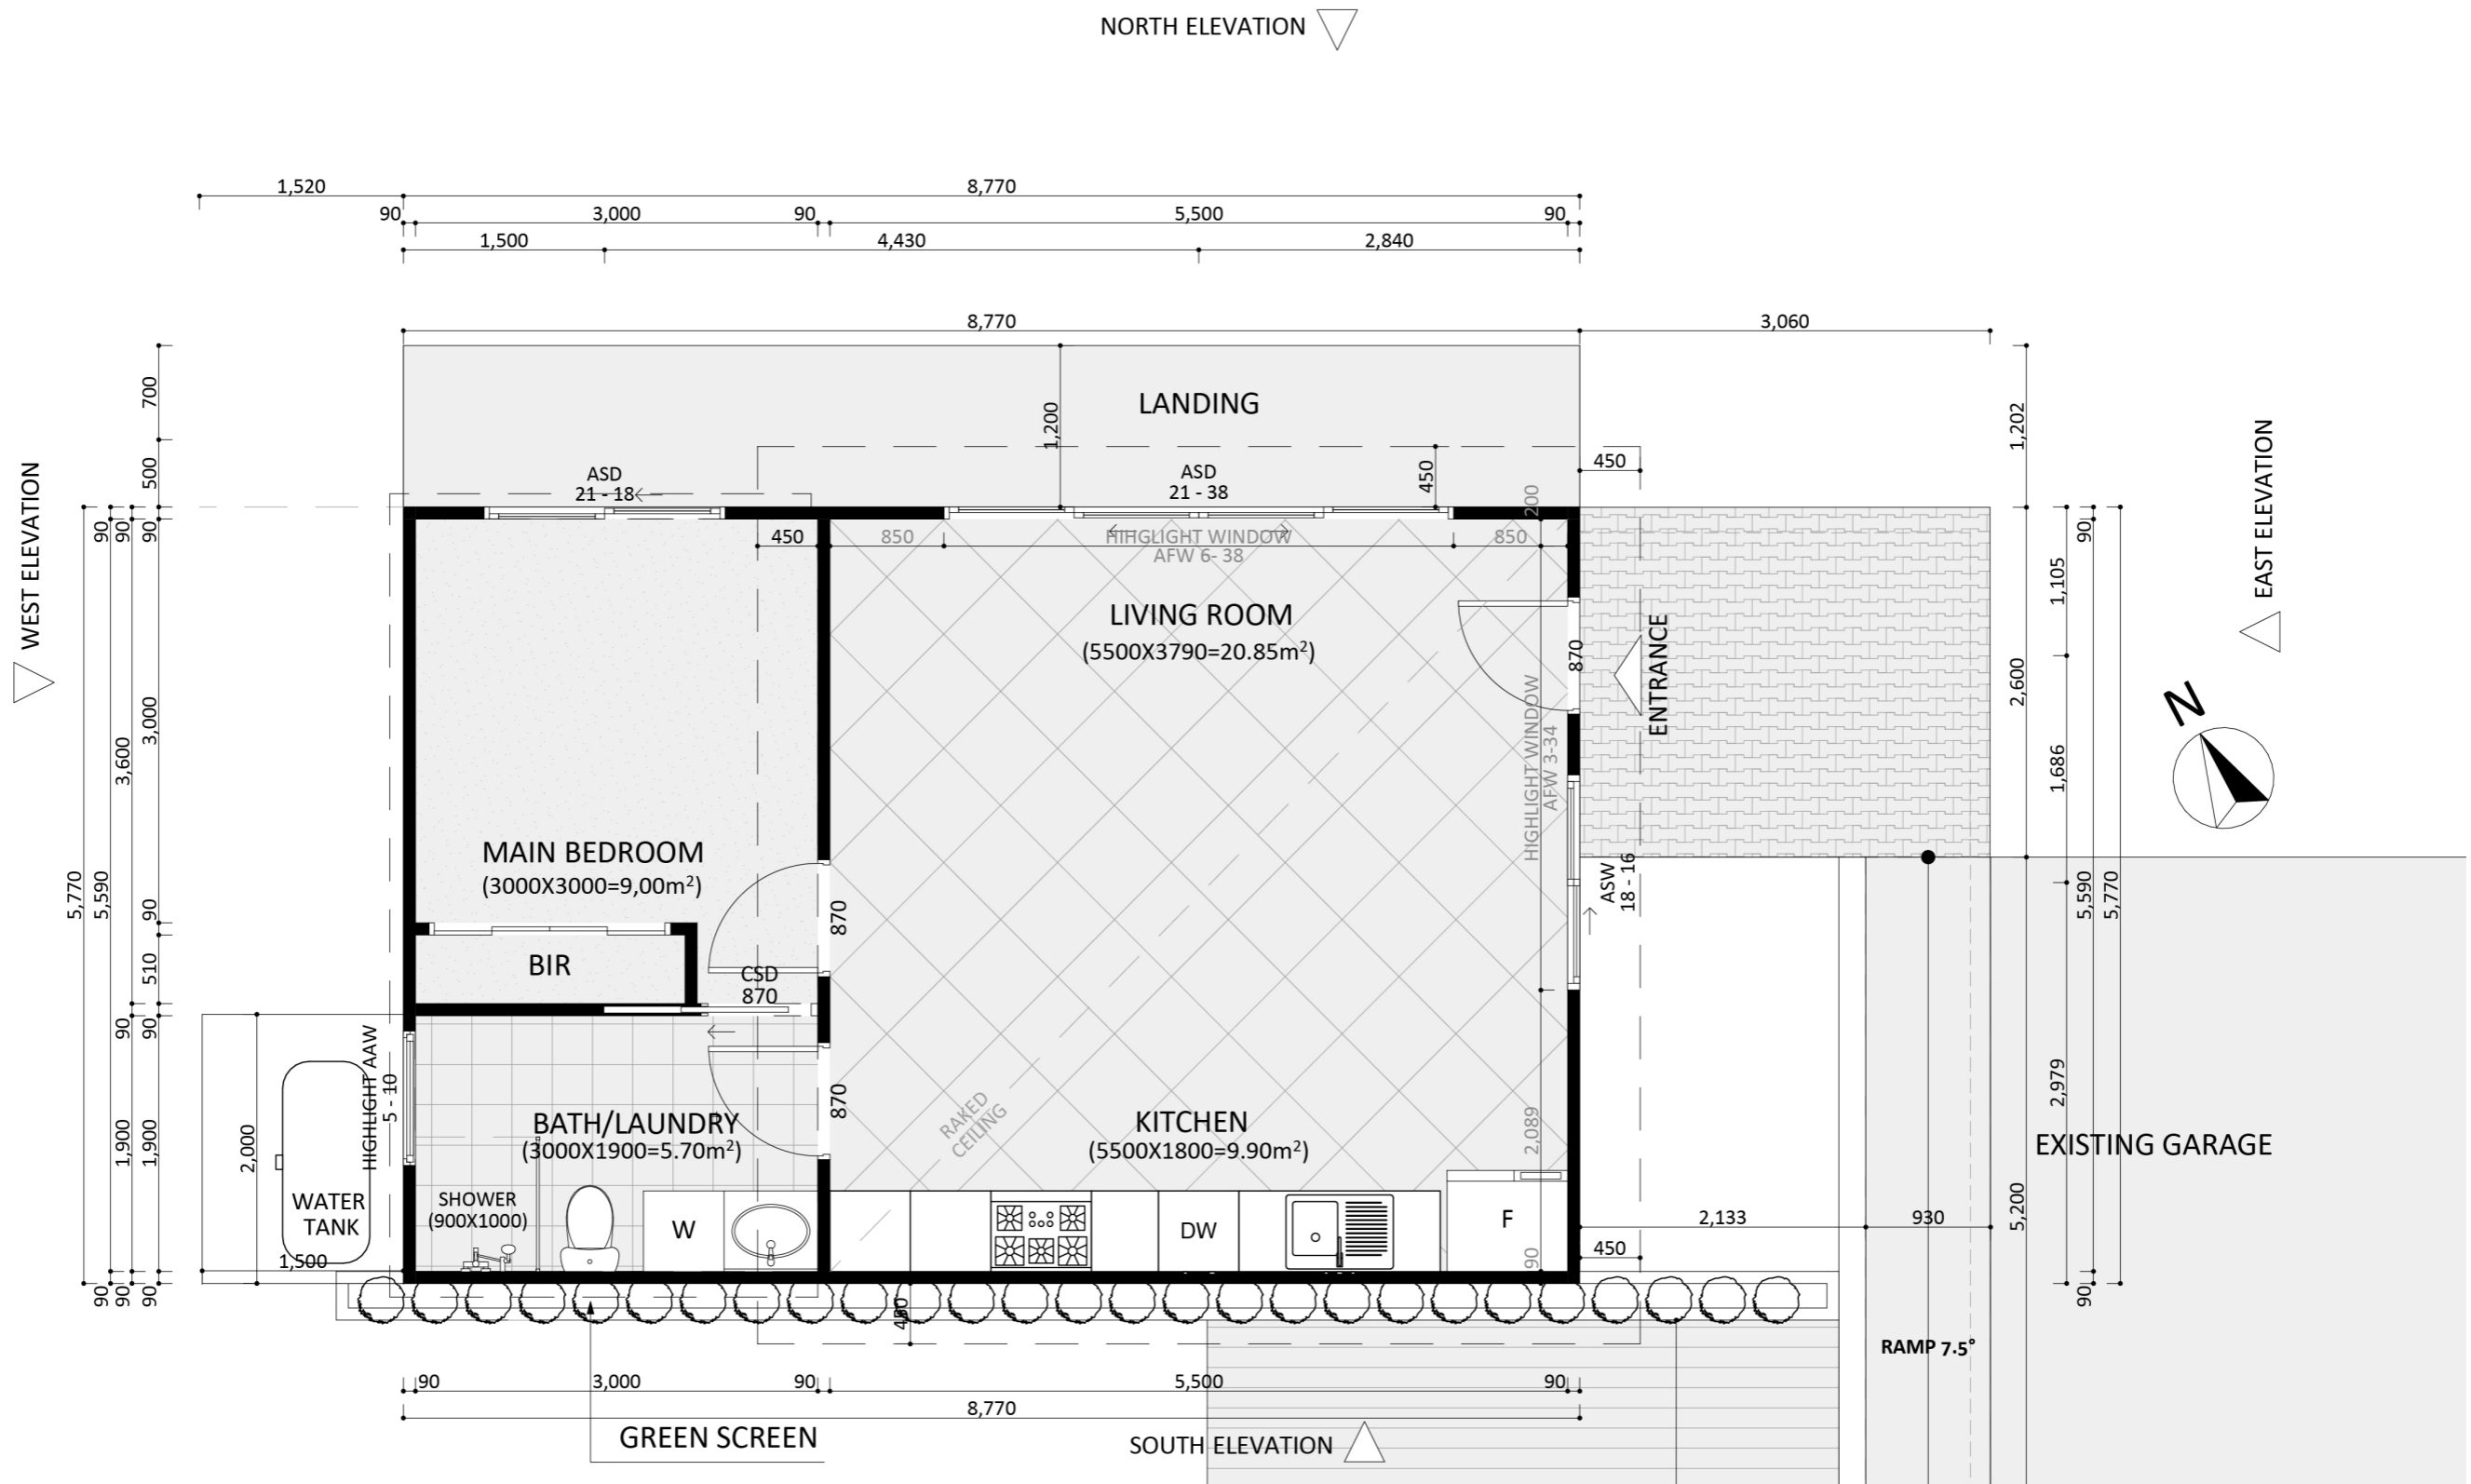

144

ACT Building Lic: 2012767

CANBERRA
GRANNY FLAT
BUILDERS

Colorbond Roof and Gutters
Colour: Woodland Grey

James Hardie Matric Cladding
Colour: Basalt

Windows and Door Frames
Colour: Woodland Grey

Weathertex Selflock VGroove
Colour: Natural Timber

An elevation is the height of the structure from ground level to the height of the roof.

An elevation is the height of the structure from ground level to the height of the roof.

 **CANBERRA
GRANNY FLAT
BUILDERS**