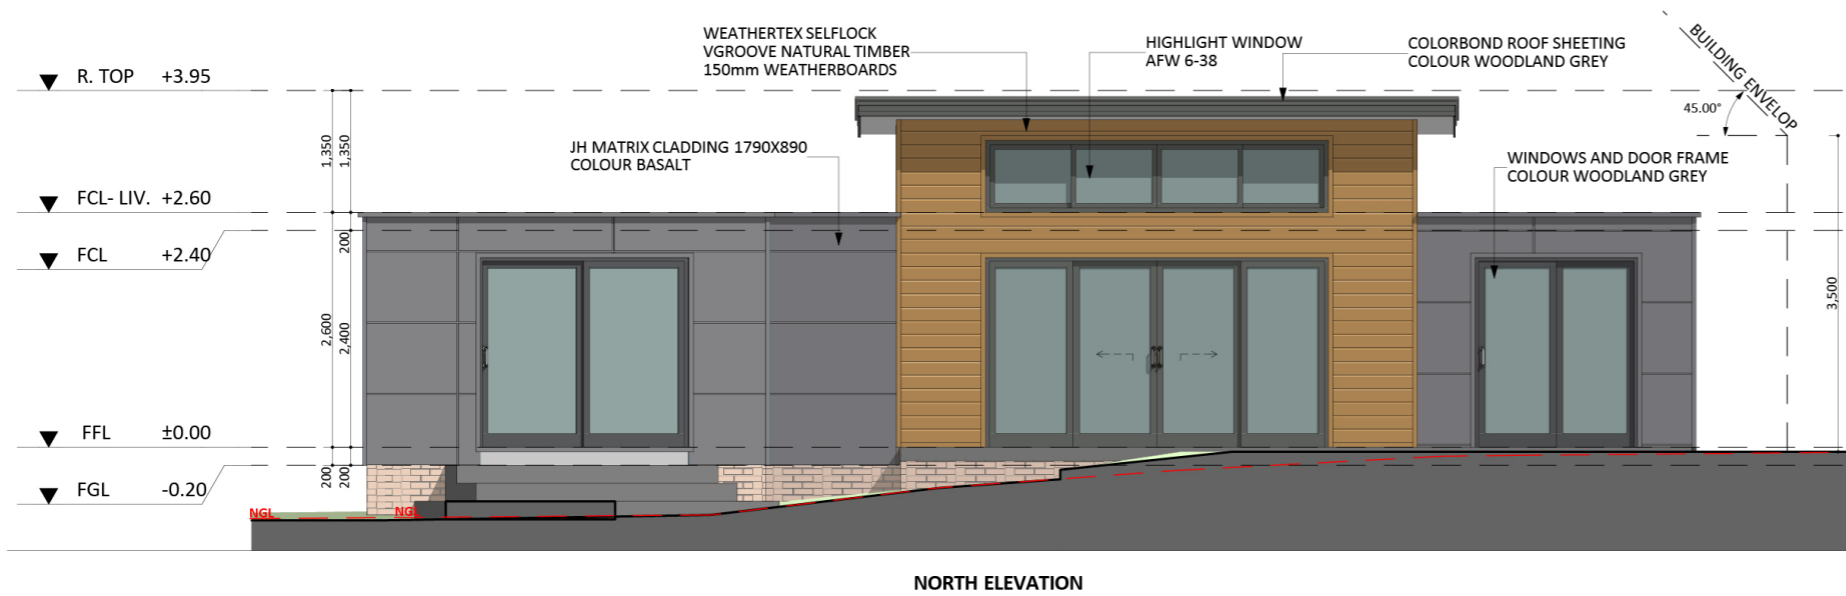

144

ACT Building Lic: 2012767

CANBERRA
GRANNY FLAT
BUILDERS

Colorbond Roof and Gutters
Colour: Woodland Grey

James Hardie Matric Cladding
Colour: Basalt

Windows and Door Frames
Colour: Woodland Grey

Weathertex Selflock VGroove
Colour: Natural Timber

An elevation is the height of the structure from ground level to the height of the roof.

An elevation is the height of the structure from ground level to the height of the roof.

 **CANBERRA
GRANNY FLAT
BUILDERS**