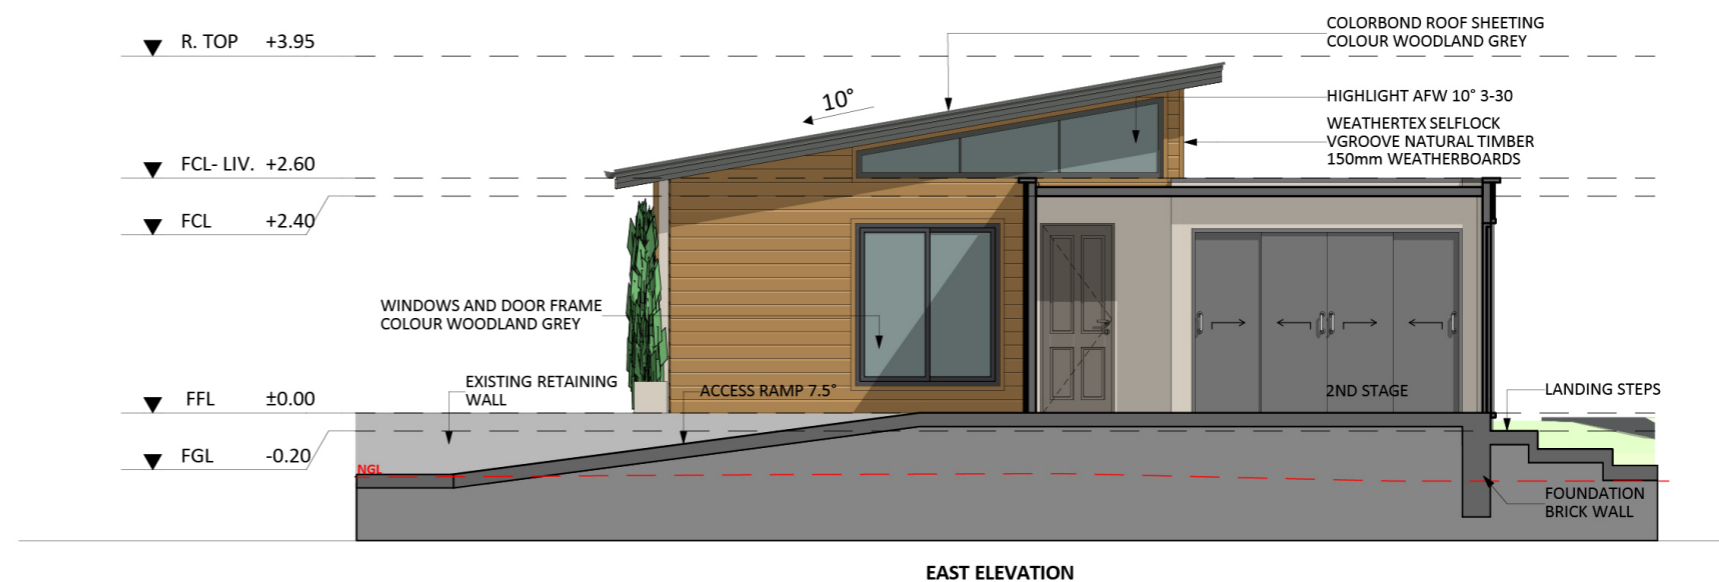

144

ACT Building Lic: 2012767

CANBERRA
GRANNY FLAT
BUILDERS

Colorbond Roof and Gutters
Colour: Woodland Grey

James Hardie Matric Cladding
Colour: Basalt

Windows and Door Frames
Colour: Woodland Grey

Weathertex Selflock VGroove
Colour: Natural Timber

An elevation is the height of the structure from ground level to the height of the roof.

An elevation is the height of the structure from ground level to the height of the roof.

 **CANBERRA
GRANNY FLAT
BUILDERS**