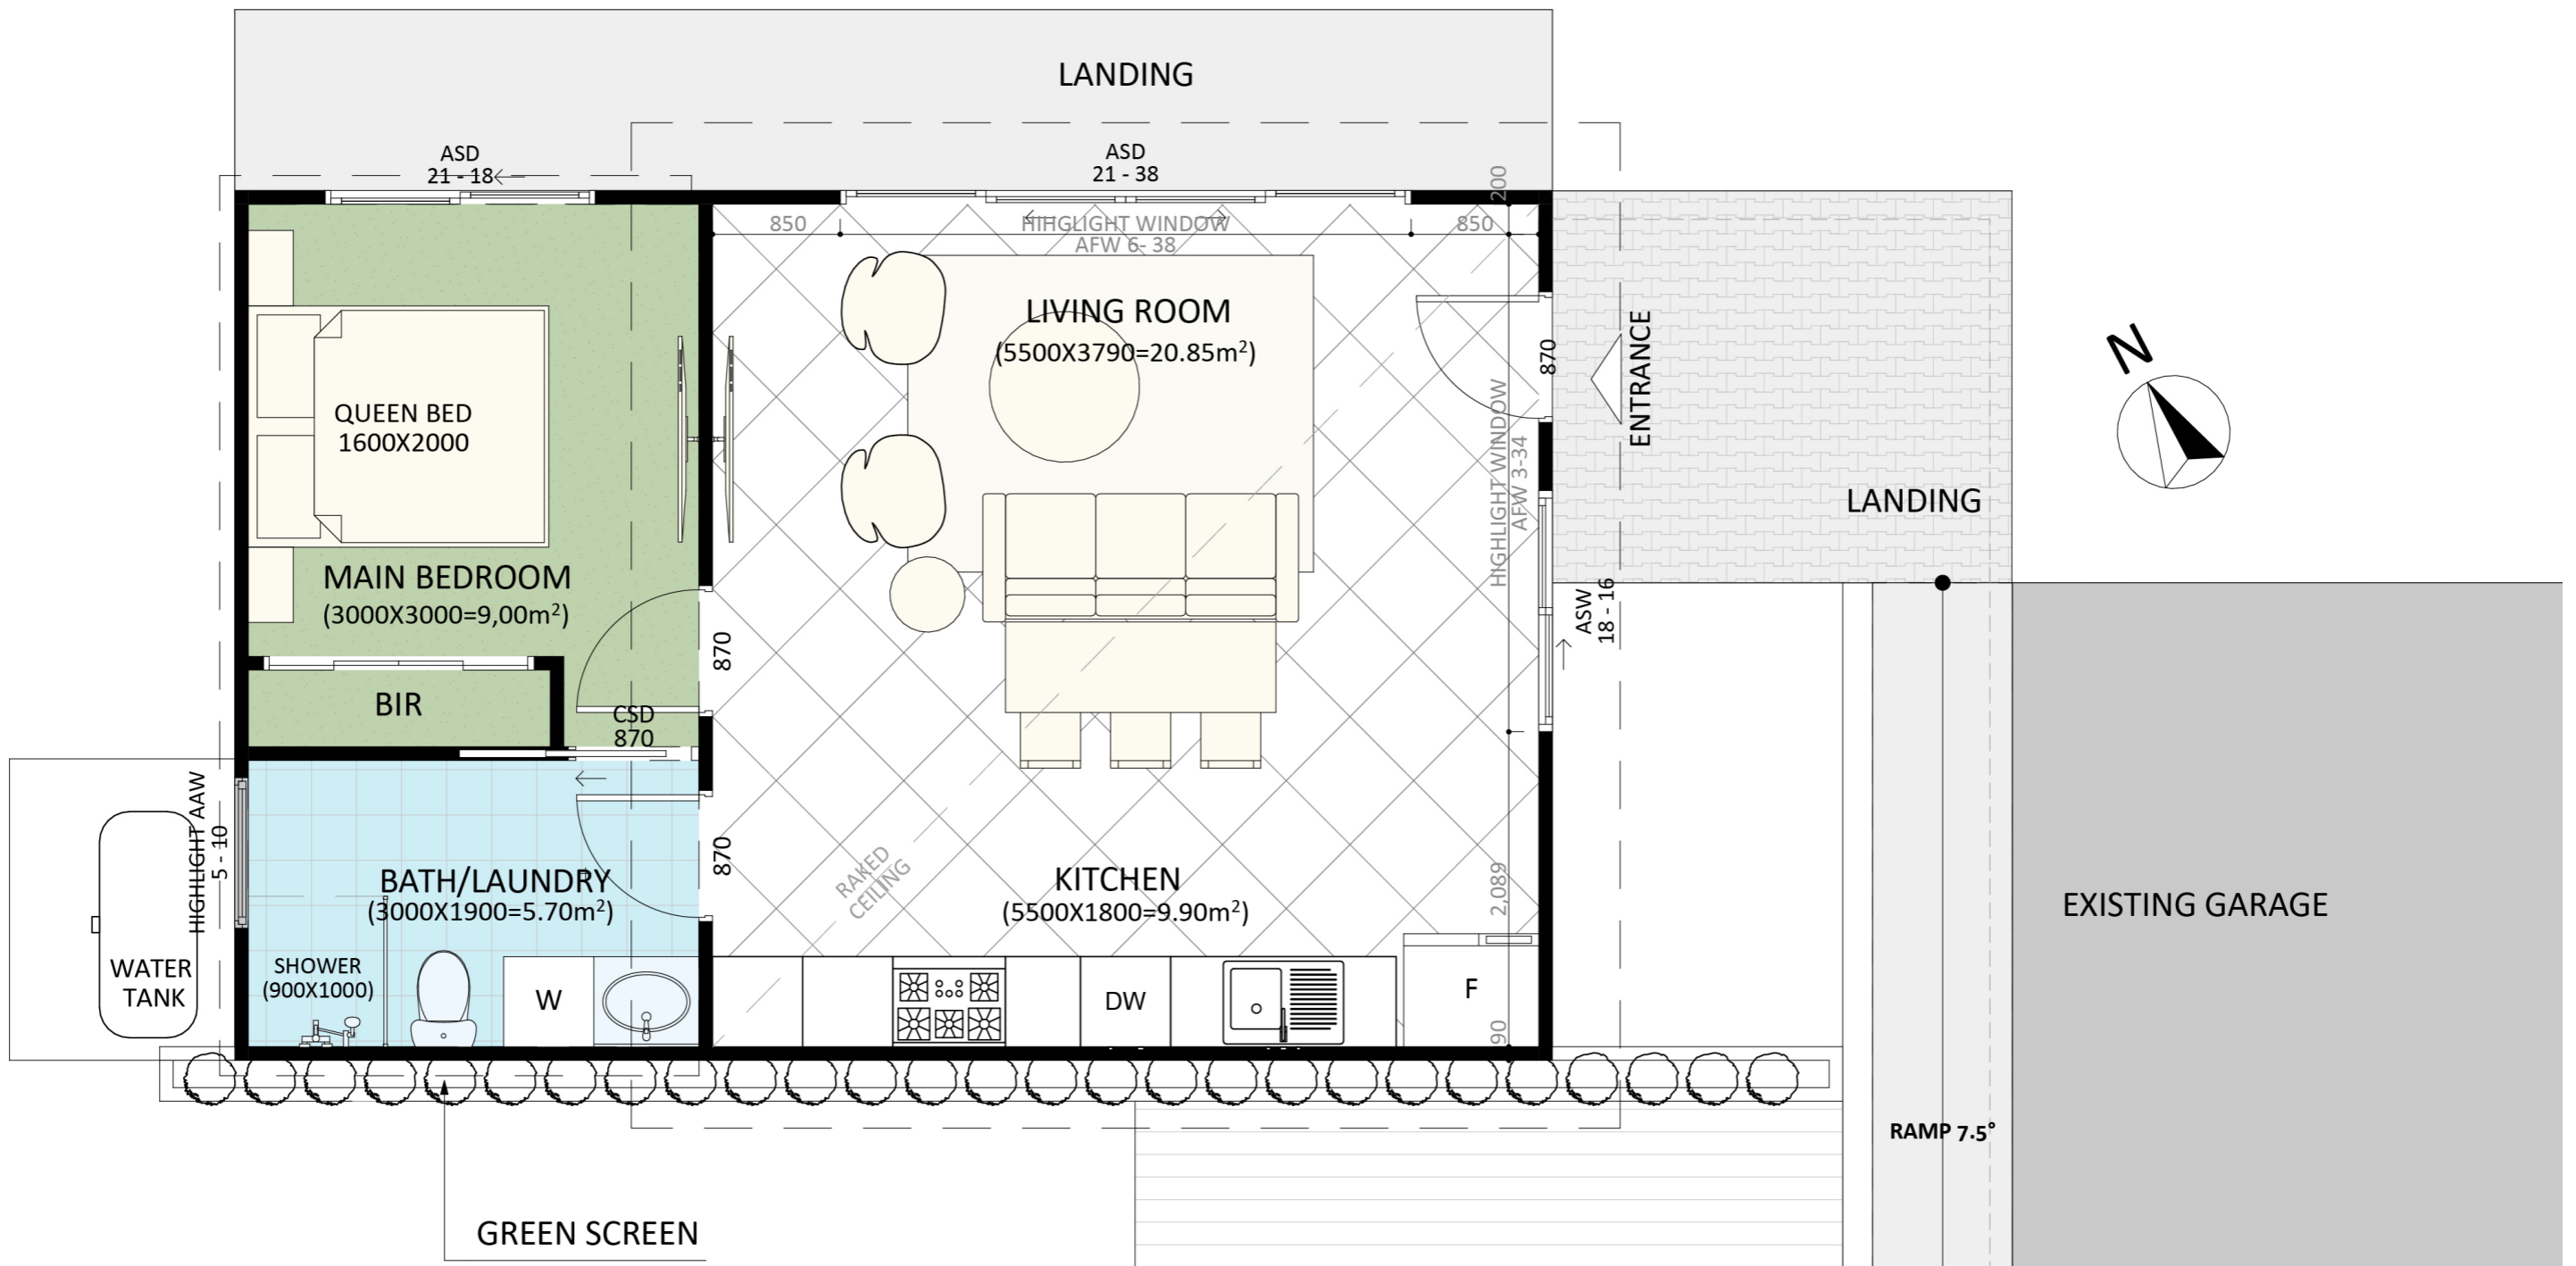

144

ACT Building Lic: 2012767

CANBERRA
GRANNY FLAT
BUILDERS

Colorbond Roof and Gutters
Colour: Woodland Grey

James Hardie Matric Cladding
Colour: Basalt

Windows and Door Frames
Colour: Woodland Grey

Weathertex Selflock VGroove
Colour: Natural Timber

An elevation is the height of the structure from ground level to the height of the roof.

An elevation is the height of the structure from ground level to the height of the roof.

 **CANBERRA
GRANNY FLAT
BUILDERS**