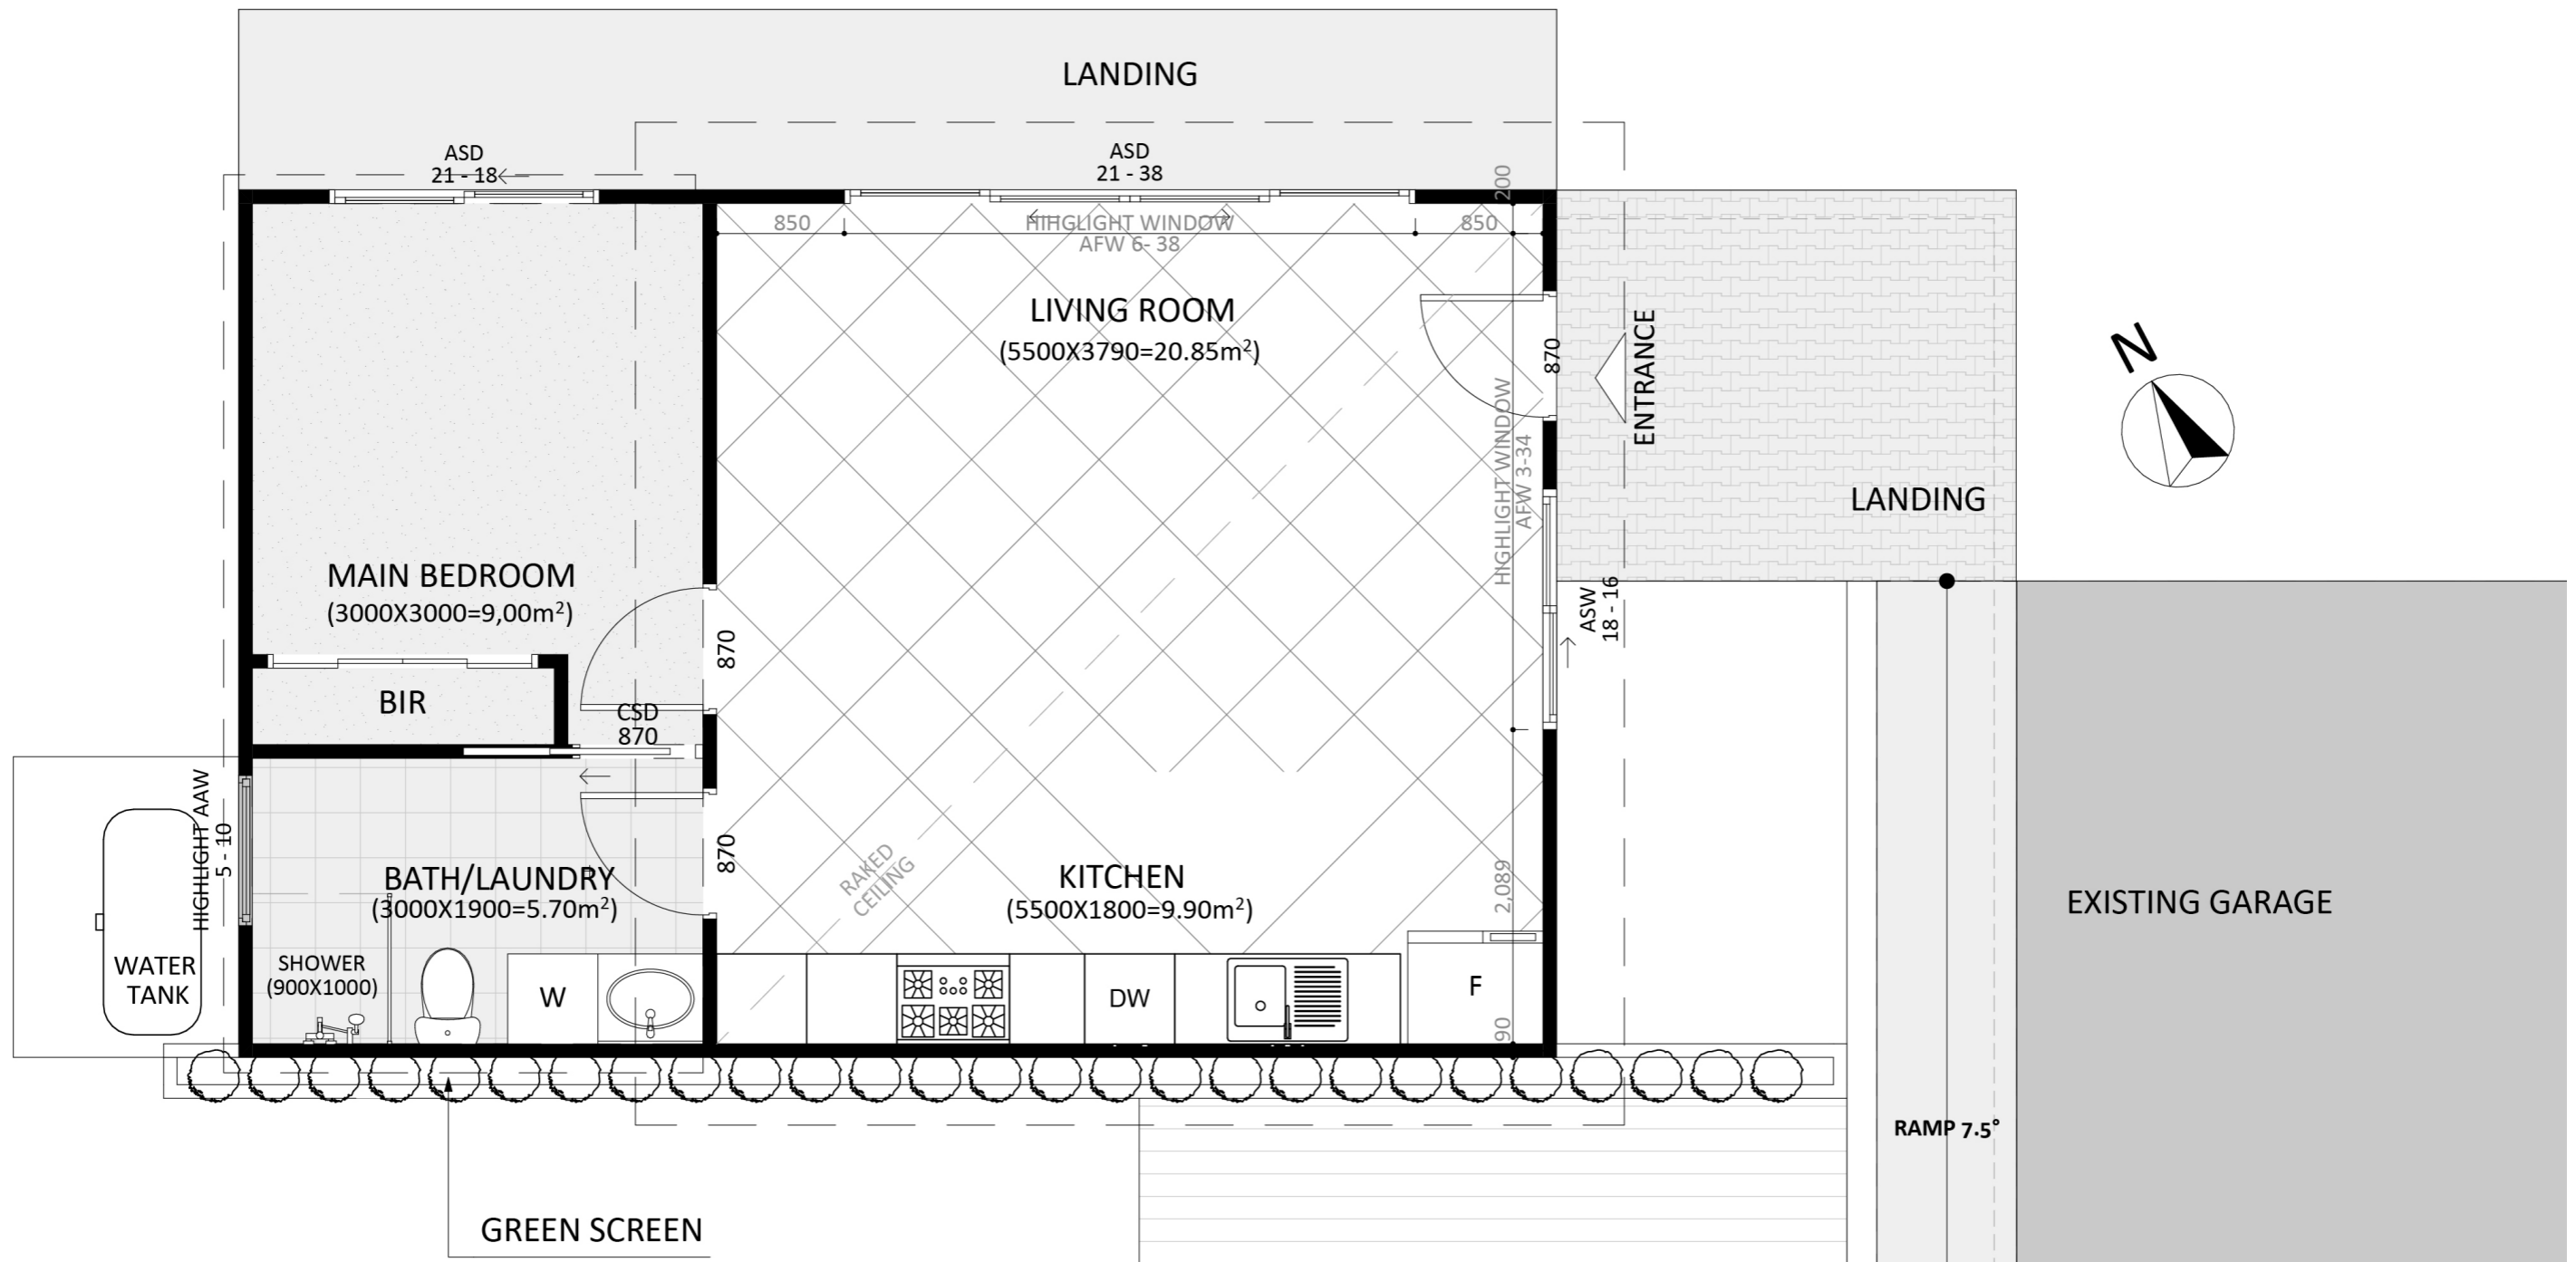

144

ACT Building Lic: 2012767

CANBERRA
GRANNY FLAT
BUILDERS

Colorbond Roof and Gutters
Colour: Woodland Grey

James Hardie Matric Cladding
Colour: Basalt

Windows and Door Frames
Colour: Woodland Grey

Weathertex Selflock VGroove
Colour: Natural Timber

An elevation is the height of the structure from ground level to the height of the roof.

An elevation is the height of the structure from ground level to the height of the roof.

 **CANBERRA
GRANNY FLAT
BUILDERS**