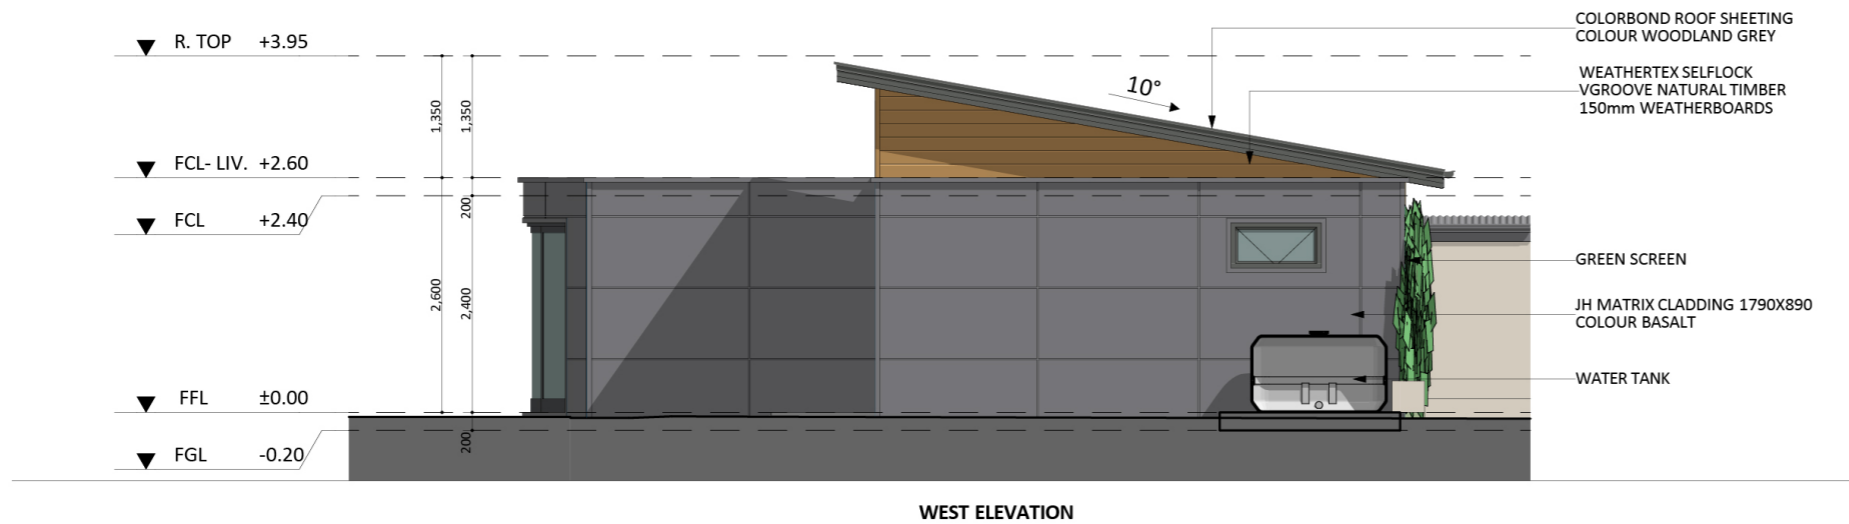

144

ACT Building Lic: 2012767

CANBERRA
GRANNY FLAT
BUILDERS

Colorbond Roof and Gutters
Colour: Woodland Grey

James Hardie Matric Cladding
Colour: Basalt

Windows and Door Frames
Colour: Woodland Grey

Weathertex Selflock VGroove
Colour: Natural Timber

An elevation is the height of the structure from ground level to the height of the roof.

An elevation is the height of the structure from ground level to the height of the roof.

 **CANBERRA
GRANNY FLAT
BUILDERS**