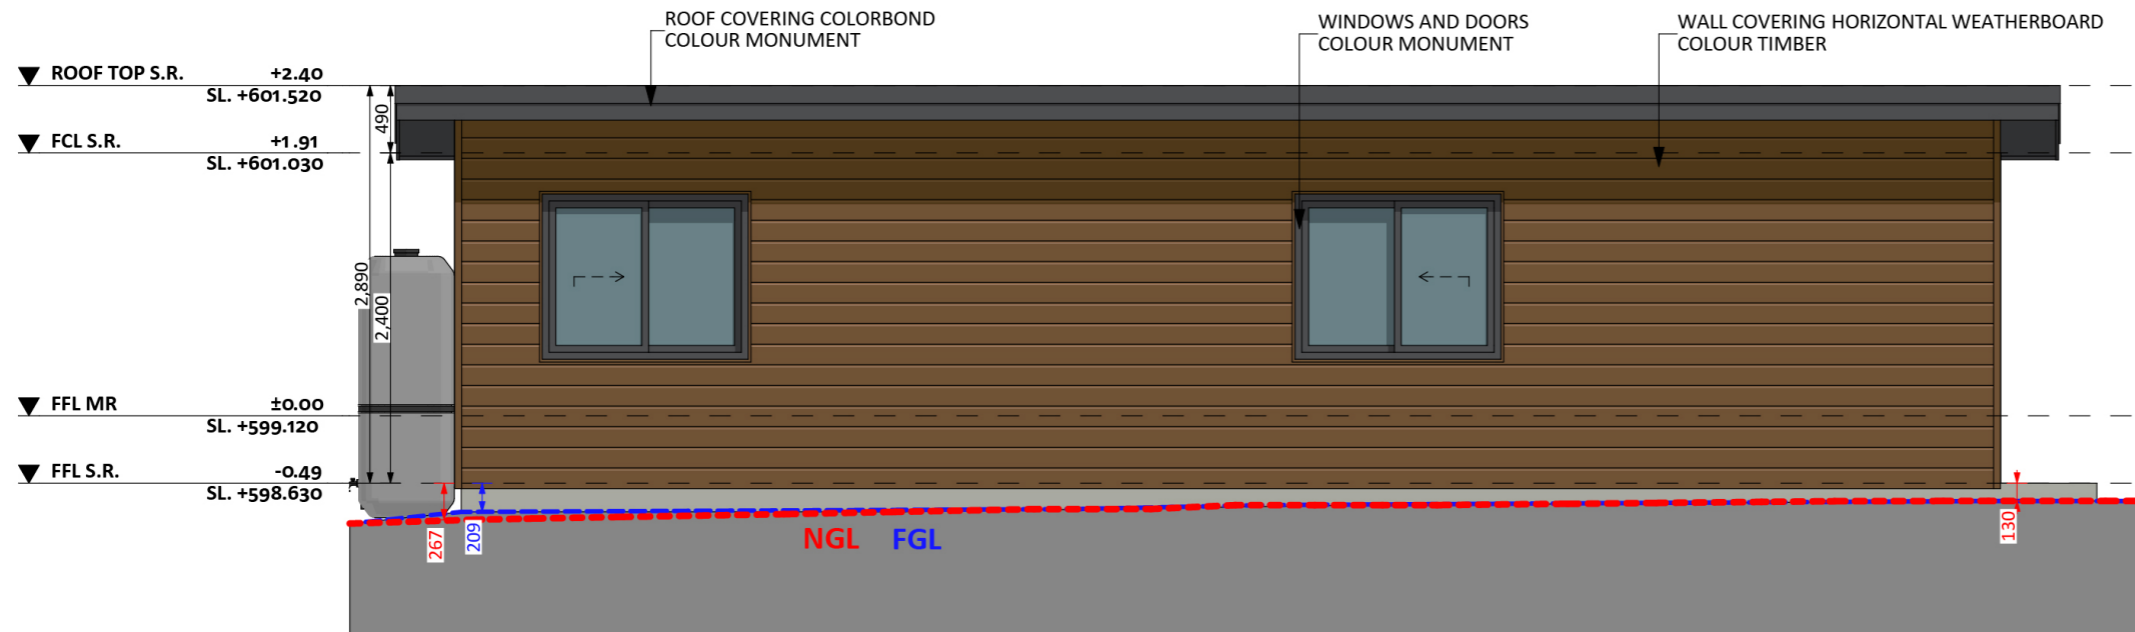

212

ACT Building Lic: 2122767

**CANBERRA**  
**GRANNY FLAT**  
**BUILDERS**

Colorbond Roof Covering  
Colour: Monument

Horizontal Cladding  
Colour: Monument

Aluminium Windows and Doors  
Colour: Monument

Timber Horizontal Weatherboard  
Colour: Natural

ELEVATION 04 ▽

▽ ELEVATION 03

▽ ELEVATION 02

ELEVATION 01 ▽

An elevation is the height of the structure from ground level to the height of the roof.

SOUTH ELEVATION 01

EAST ELEVATION 02

An elevation is the height of the structure from ground level to the height of the roof.