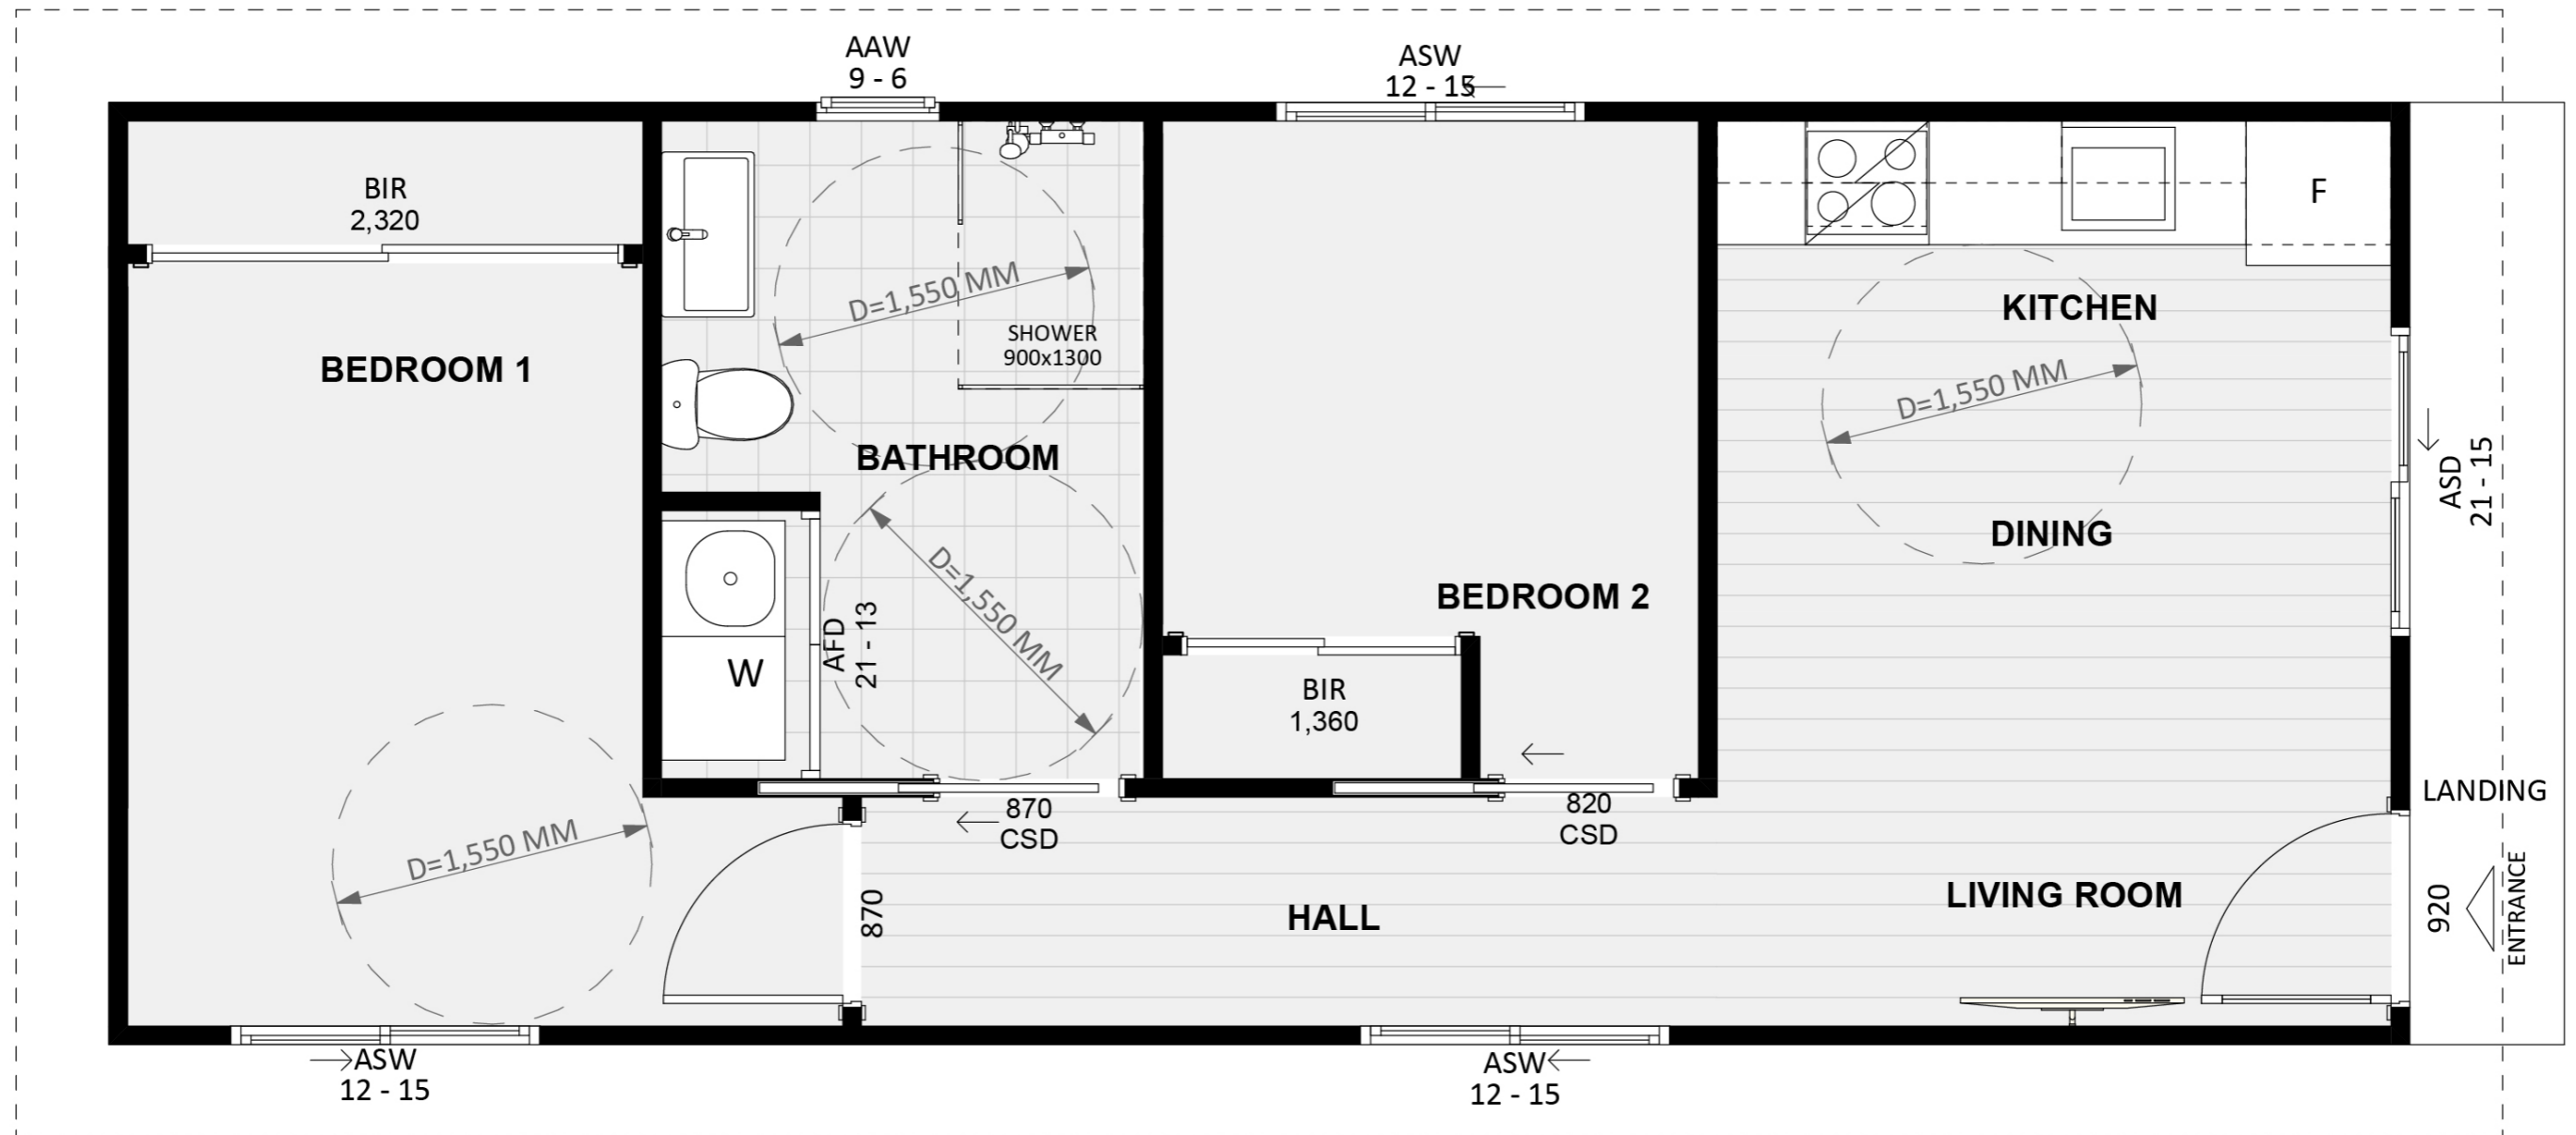

212

ACT Building Lic: 2122767

**CANBERRA**  
**GRANNY FLAT**  
**BUILDERS**

Colorbond Roof Covering  
Colour: Monument

Horizontal Cladding  
Colour: Monument

Aluminium Windows and Doors  
Colour: Monument

Timber Horizontal Weatherboard  
Colour: Natural

ELEVATION 04 ▽

▽ ELEVATION 03

▽ ELEVATION 02

ELEVATION 01 ▽

An elevation is the height of the structure from ground level to the height of the roof.

SOUTH ELEVATION 01

EAST ELEVATION 02

An elevation is the height of the structure from ground level to the height of the roof.