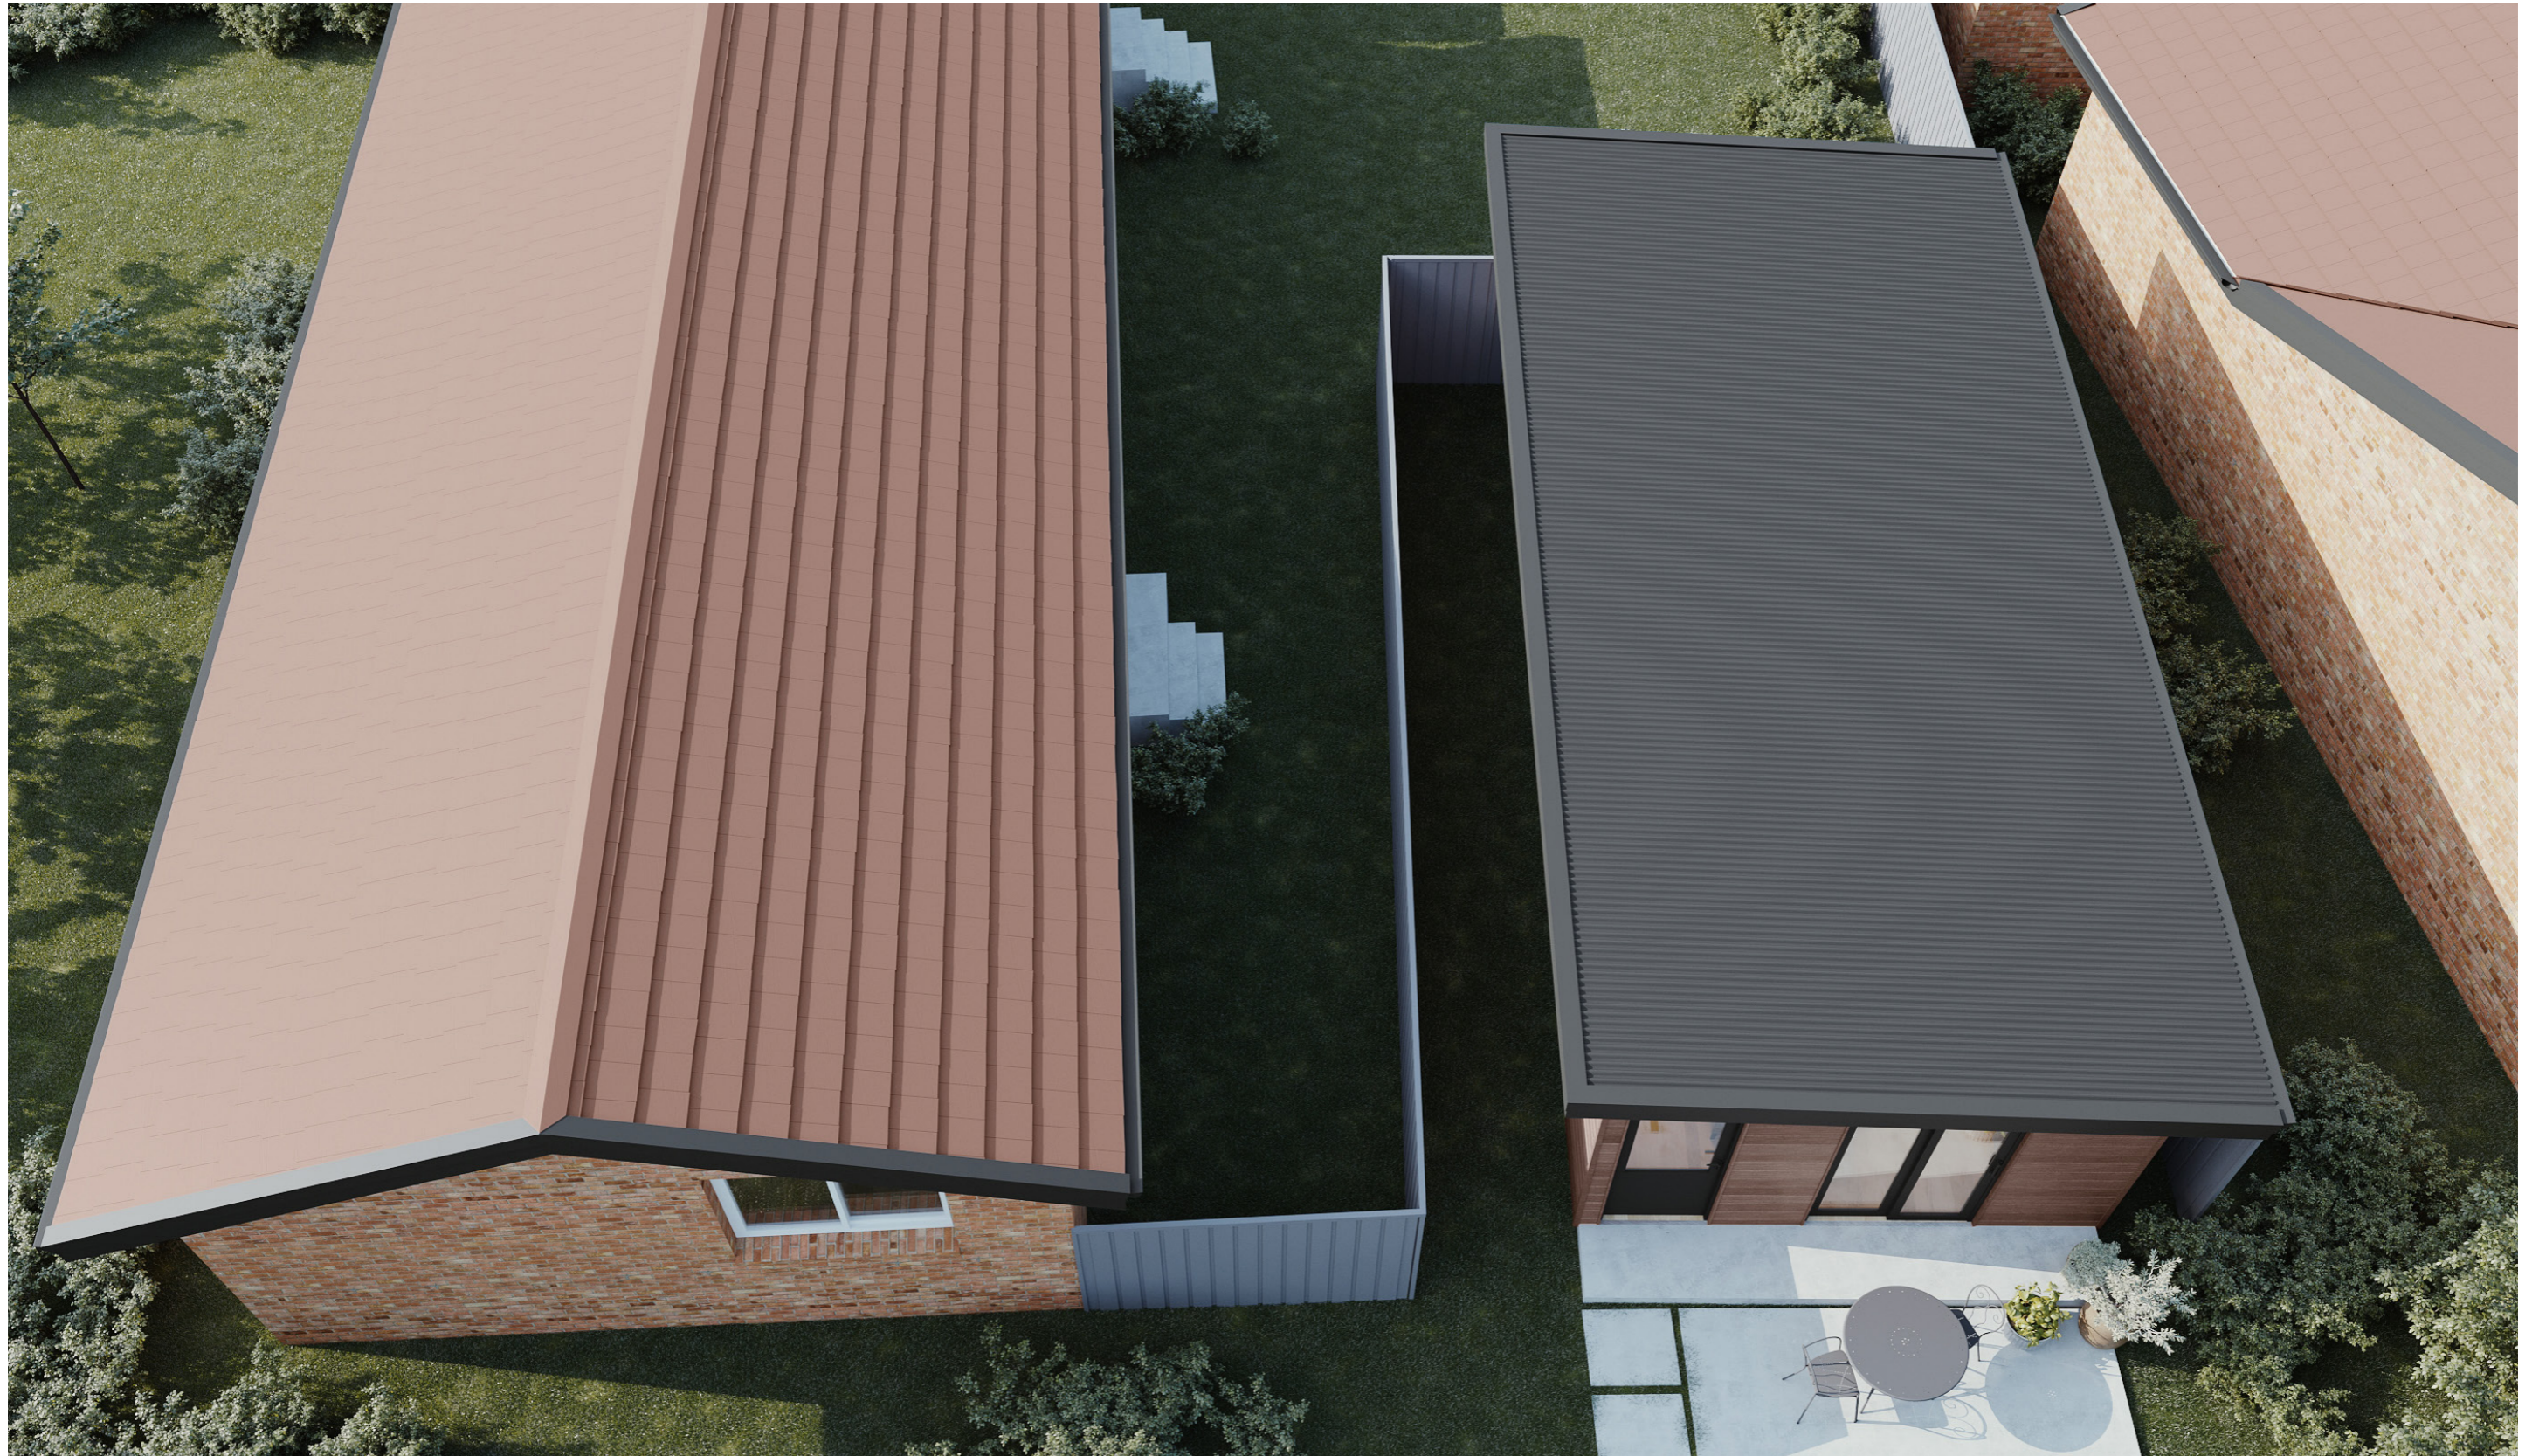

212

ACT Building Lic: 2122767

**CANBERRA**  
**GRANNY FLAT**  
**BUILDERS**

Colorbond Roof Covering  
Colour: Monument

Horizontal Cladding  
Colour: Monument

Aluminium Windows and Doors  
Colour: Monument

Timber Horizontal Weatherboard  
Colour: Natural

ELEVATION 04 ▽

▽ ELEVATION 03

▽ ELEVATION 02

ELEVATION 01 ▽

An elevation is the height of the structure from ground level to the height of the roof.

SOUTH ELEVATION 01

EAST ELEVATION 02

An elevation is the height of the structure from ground level to the height of the roof.