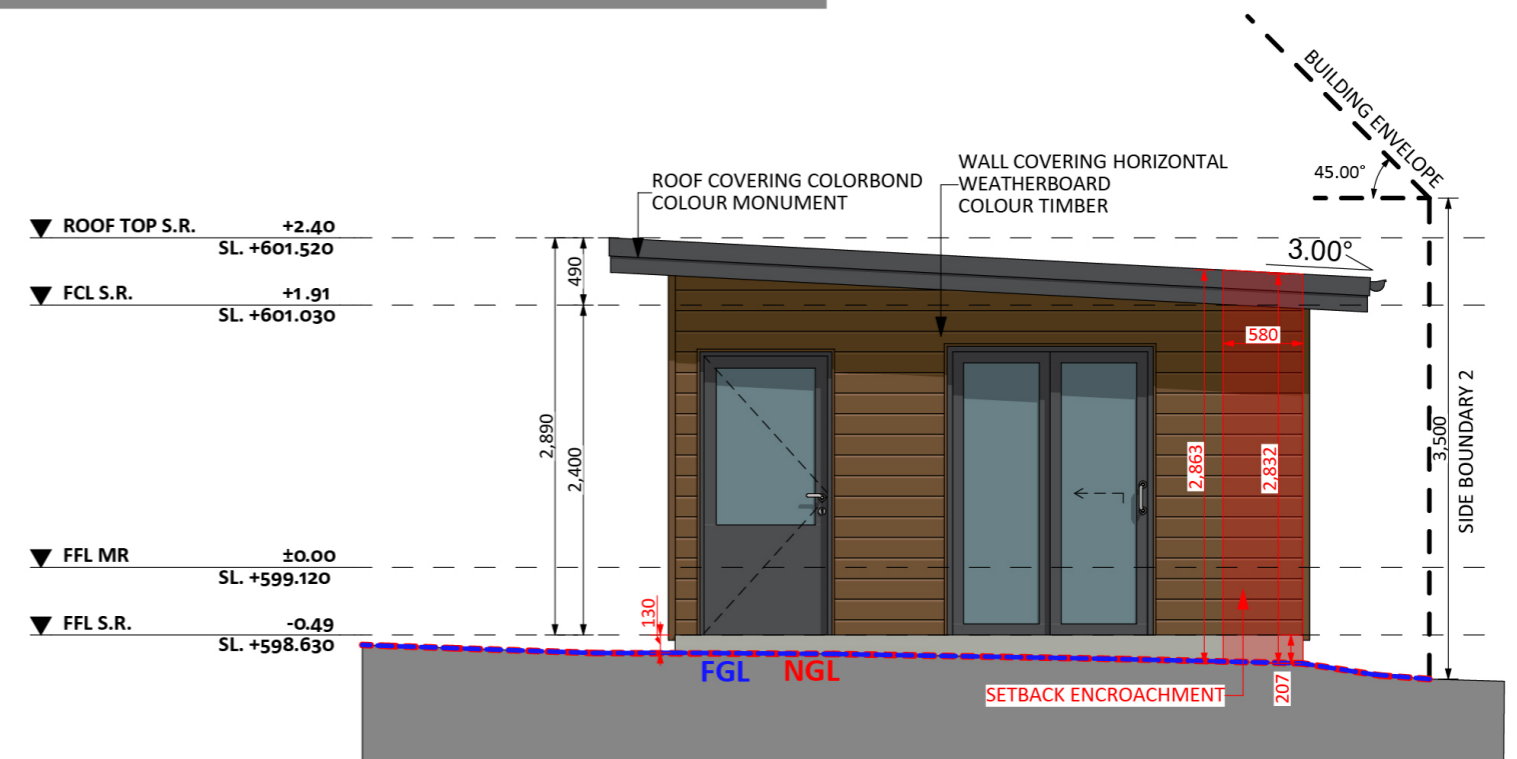

212

ACT Building Lic: 2122767

**CANBERRA**  
**GRANNY FLAT**  
**BUILDERS**

Colorbond Roof Covering  
Colour: Monument

Horizontal Cladding  
Colour: Monument

Aluminium Windows and Doors  
Colour: Monument

Timber Horizontal Weatherboard  
Colour: Natural

ELEVATION 04 ▽

▽ ELEVATION 03

▽ ELEVATION 02

ELEVATION 01 ▽

An elevation is the height of the structure from ground level to the height of the roof.

SOUTH ELEVATION 01

EAST ELEVATION 02

An elevation is the height of the structure from ground level to the height of the roof.