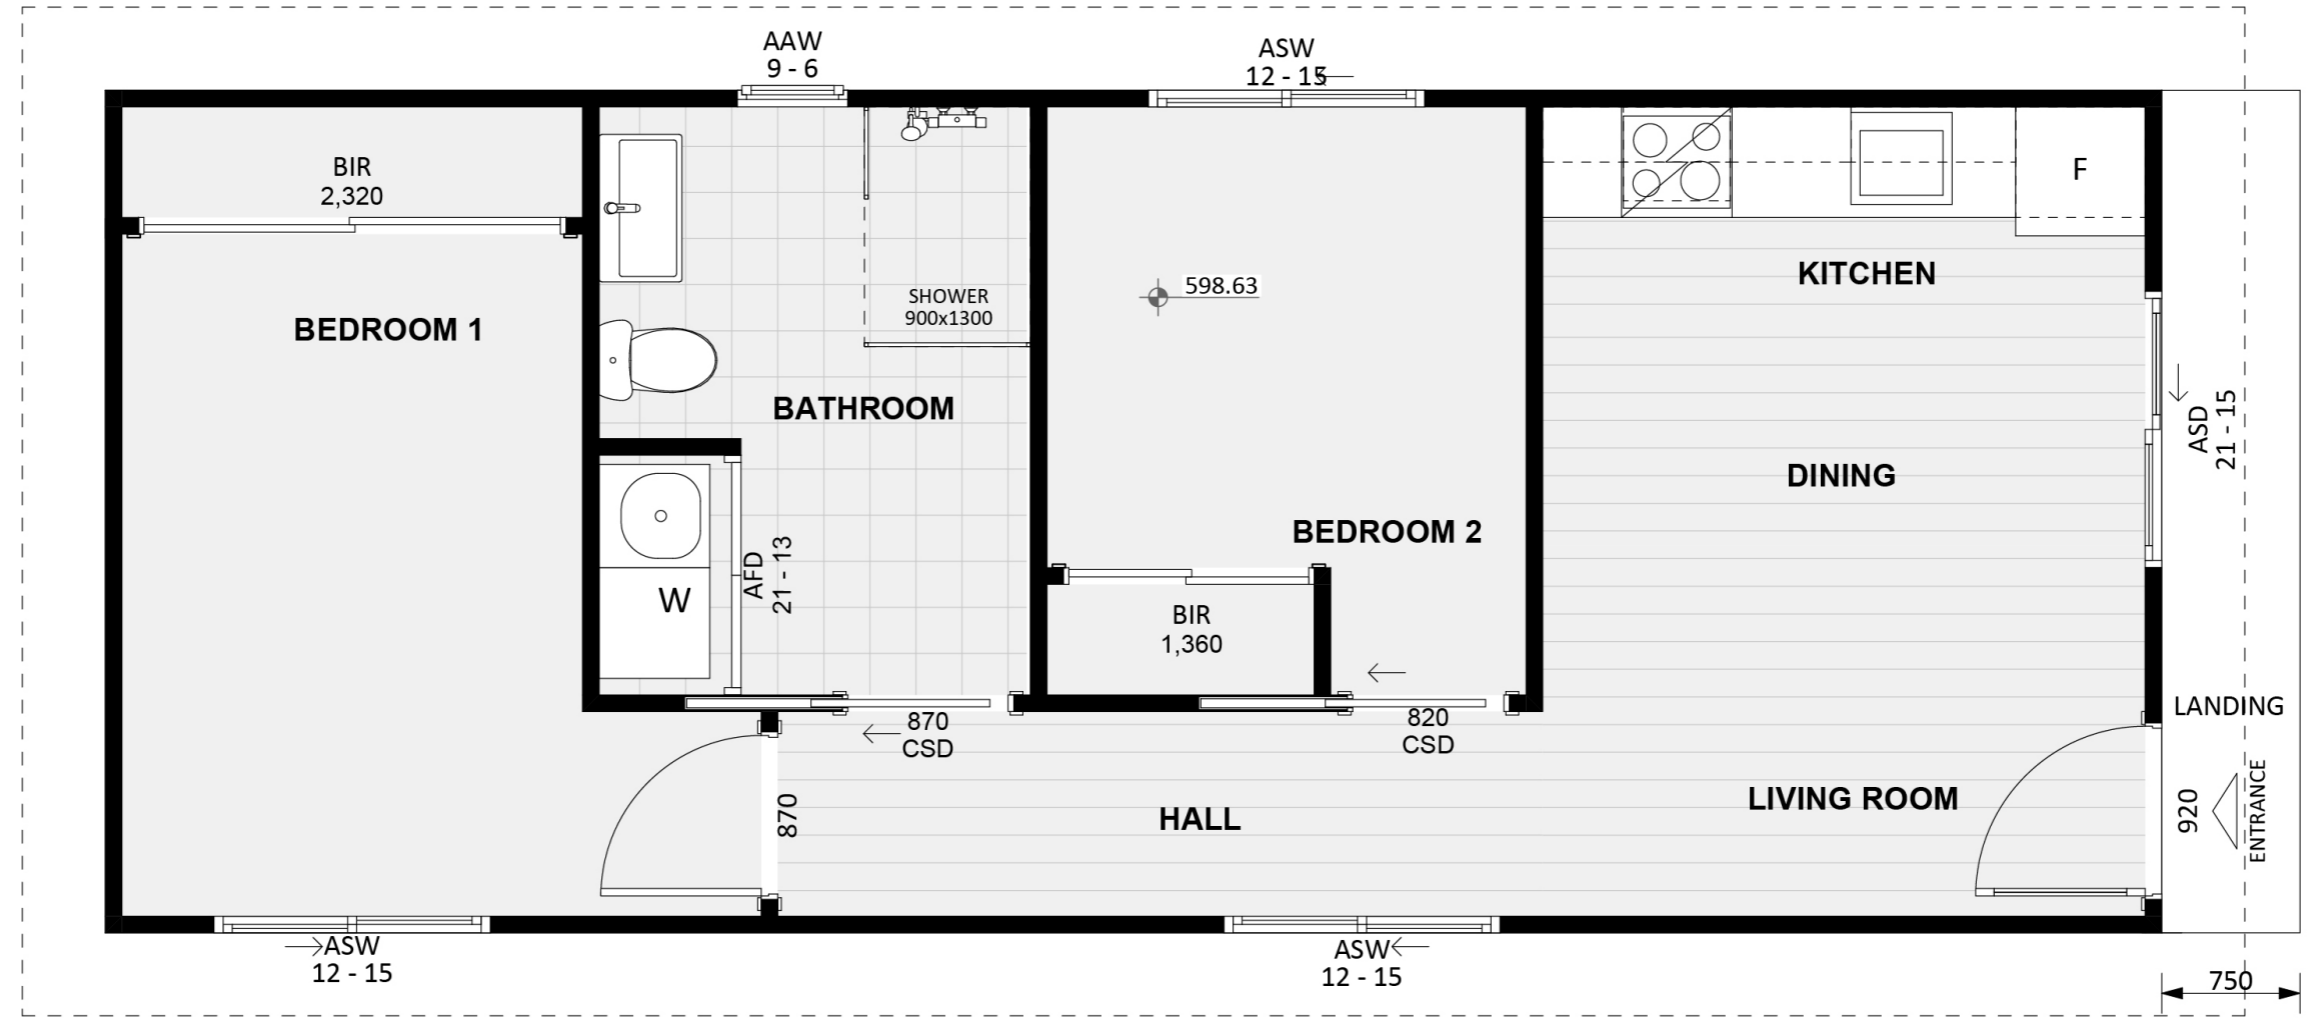

212

ACT Building Lic: 2122767

**CANBERRA**  
**GRANNY FLAT**  
**BUILDERS**

Colorbond Roof Covering  
Colour: Monument

Horizontal Cladding  
Colour: Monument

Aluminium Windows and Doors  
Colour: Monument

Timber Horizontal Weatherboard  
Colour: Natural

ELEVATION 04 ▽

▽ ELEVATION 03

▽ ELEVATION 02

ELEVATION 01 ▽

An elevation is the height of the structure from ground level to the height of the roof.

SOUTH ELEVATION 01

EAST ELEVATION 02

An elevation is the height of the structure from ground level to the height of the roof.