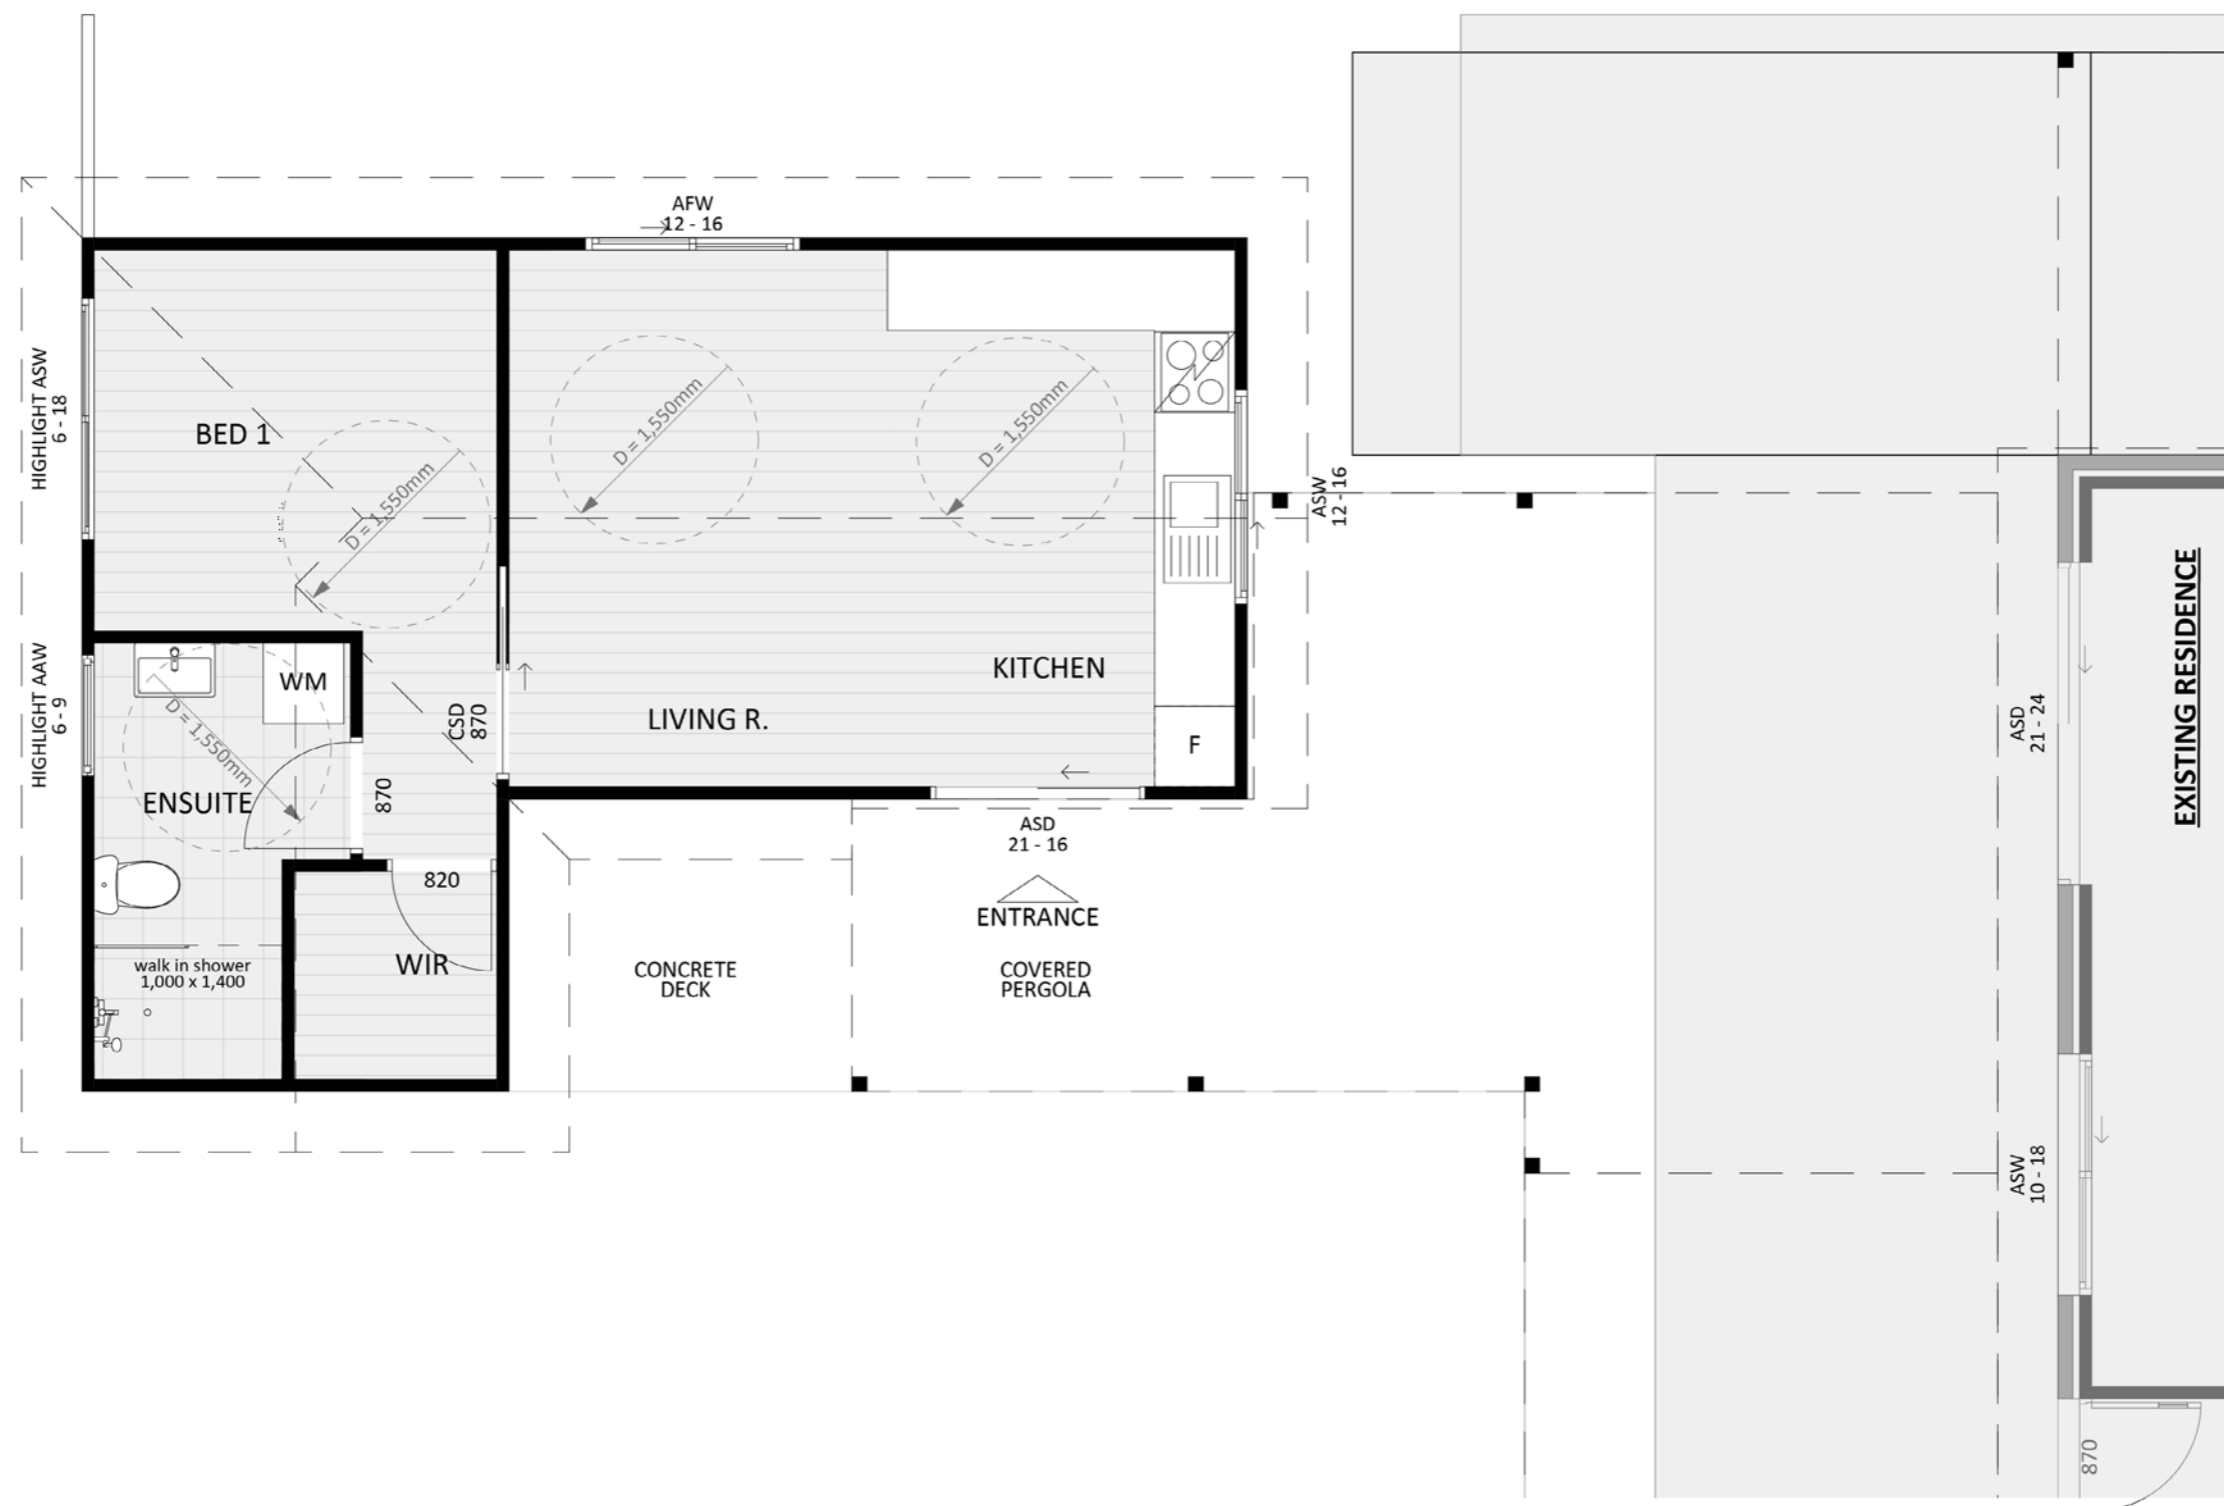

152

ACT Building Lic: 2012767

CANBERRA
GRANNY FLAT
BUILDERS

Horizontal Cladding
Colour: Colorbond Shale Grey

Roofing
Colour: Colorbond Monument

Weatherbond
Colour: Colorbond Shale Grey

Window and Door Frames
Colour: Classic Cream

An elevation is the height of the structure from ground level to the height of the roof.

An elevation is the height of the structure from ground level to the height of the roof.

 **CANBERRA
GRANNY FLAT
BUILDERS**