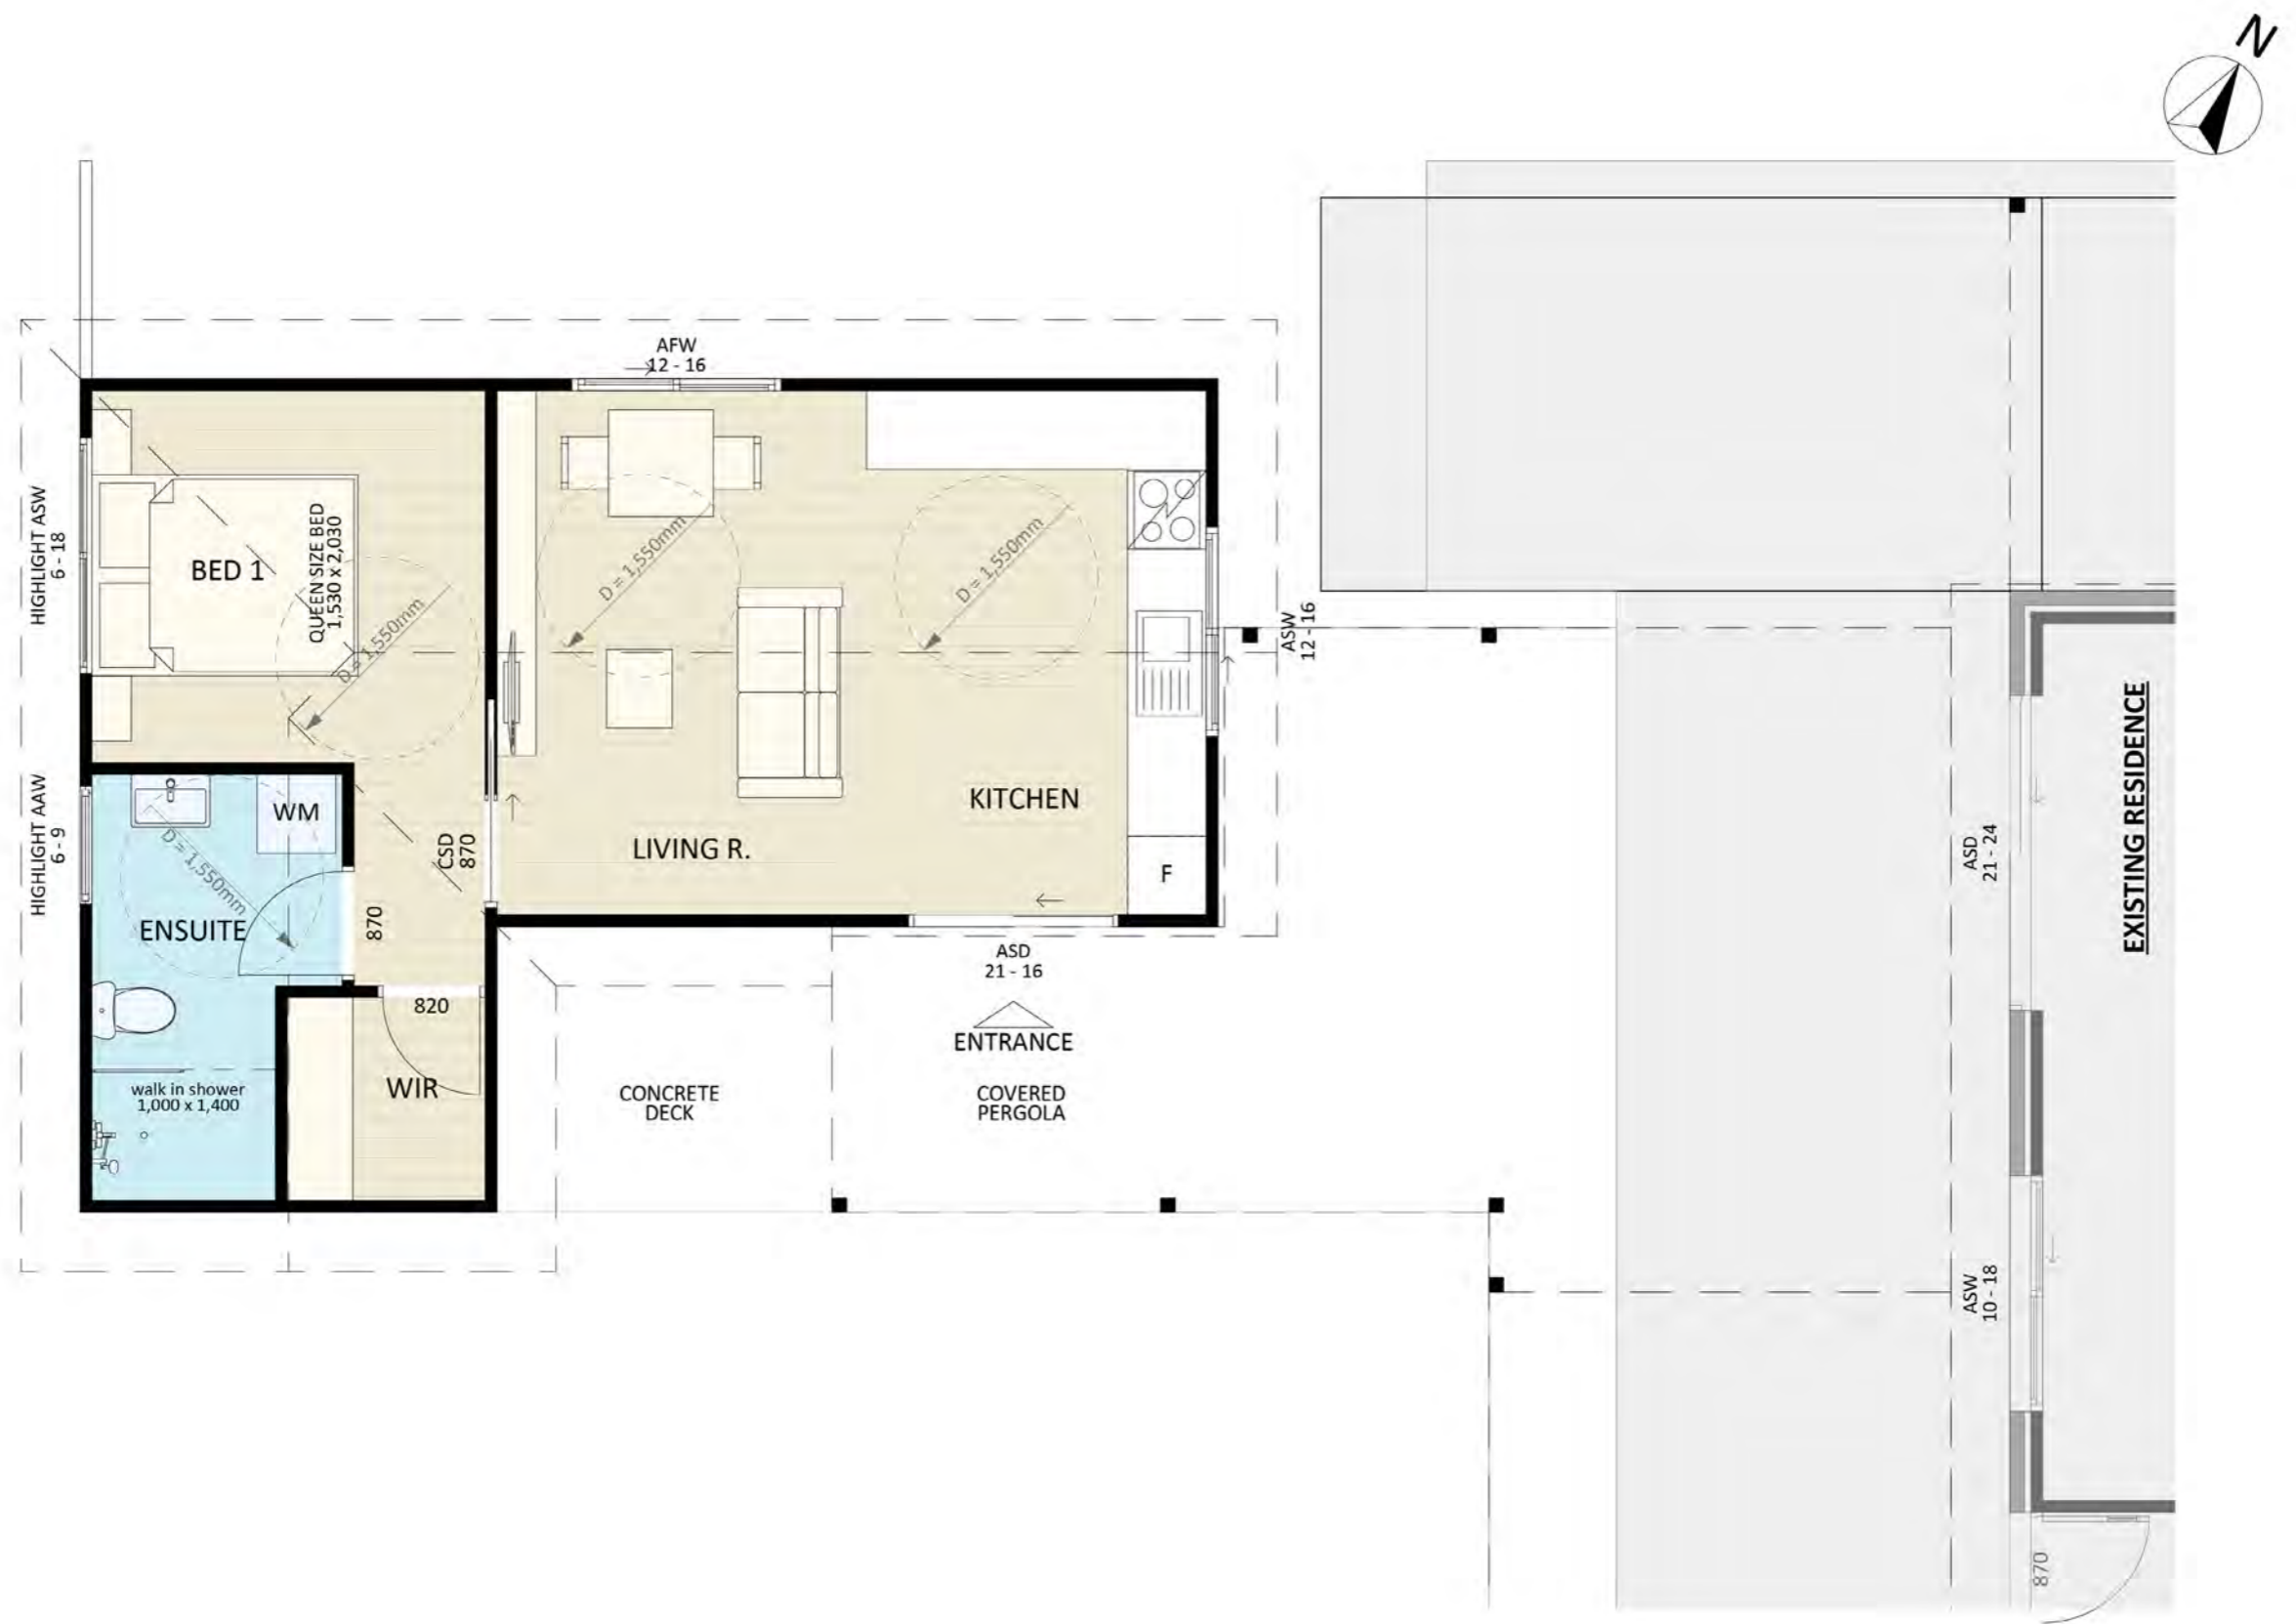

152

ACT Building Lic: 2012767

CANBERRA
GRANNY FLAT
BUILDERS

Horizontal Cladding
Colour: Colorbond Shale Grey

Roofing
Colour: Colorbond Monument

Weatherbond
Colour: Colorbond Shale Grey

Window and Door Frames
Colour: Classic Cream

An elevation is the height of the structure from ground level to the height of the roof.

An elevation is the height of the structure from ground level to the height of the roof.

 **CANBERRA
GRANNY FLAT
BUILDERS**