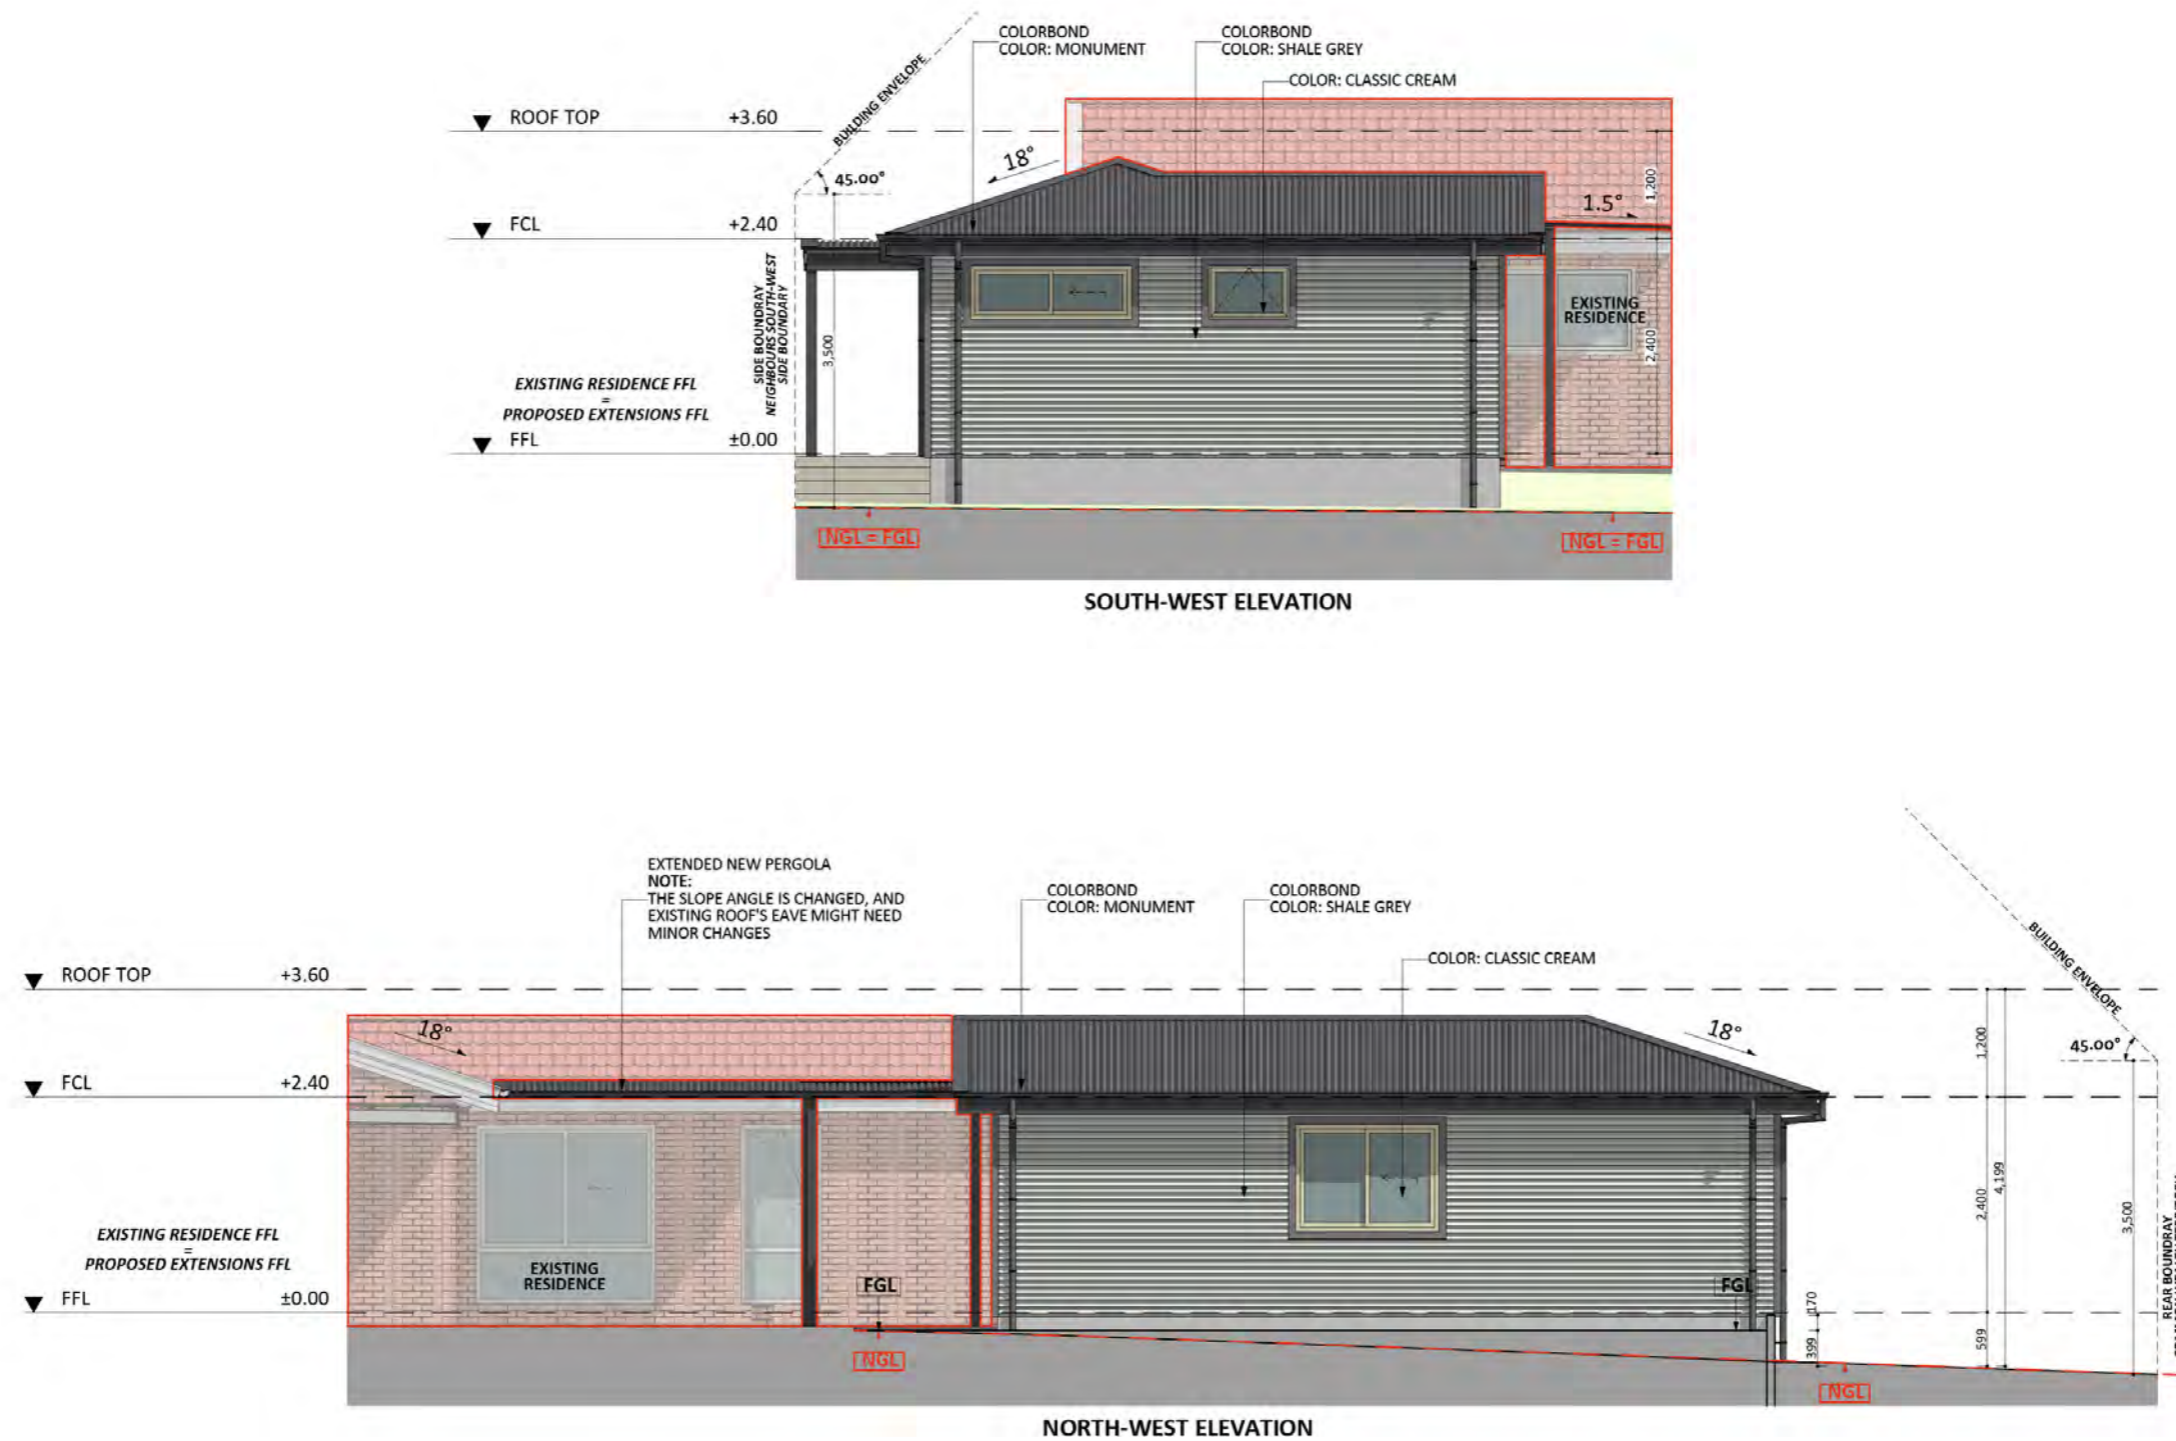

152

ACT Building Lic: 2012767

CANBERRA
GRANNY FLAT
BUILDERS

Horizontal Cladding
Colour: Colorbond Shale Grey

Roofing
Colour: Colorbond Monument

Weatherbond
Colour: Colorbond Shale Grey

Window and Door Frames
Colour: Classic Cream

An elevation is the height of the structure from ground level to the height of the roof.

An elevation is the height of the structure from ground level to the height of the roof.

 **CANBERRA
GRANNY FLAT
BUILDERS**