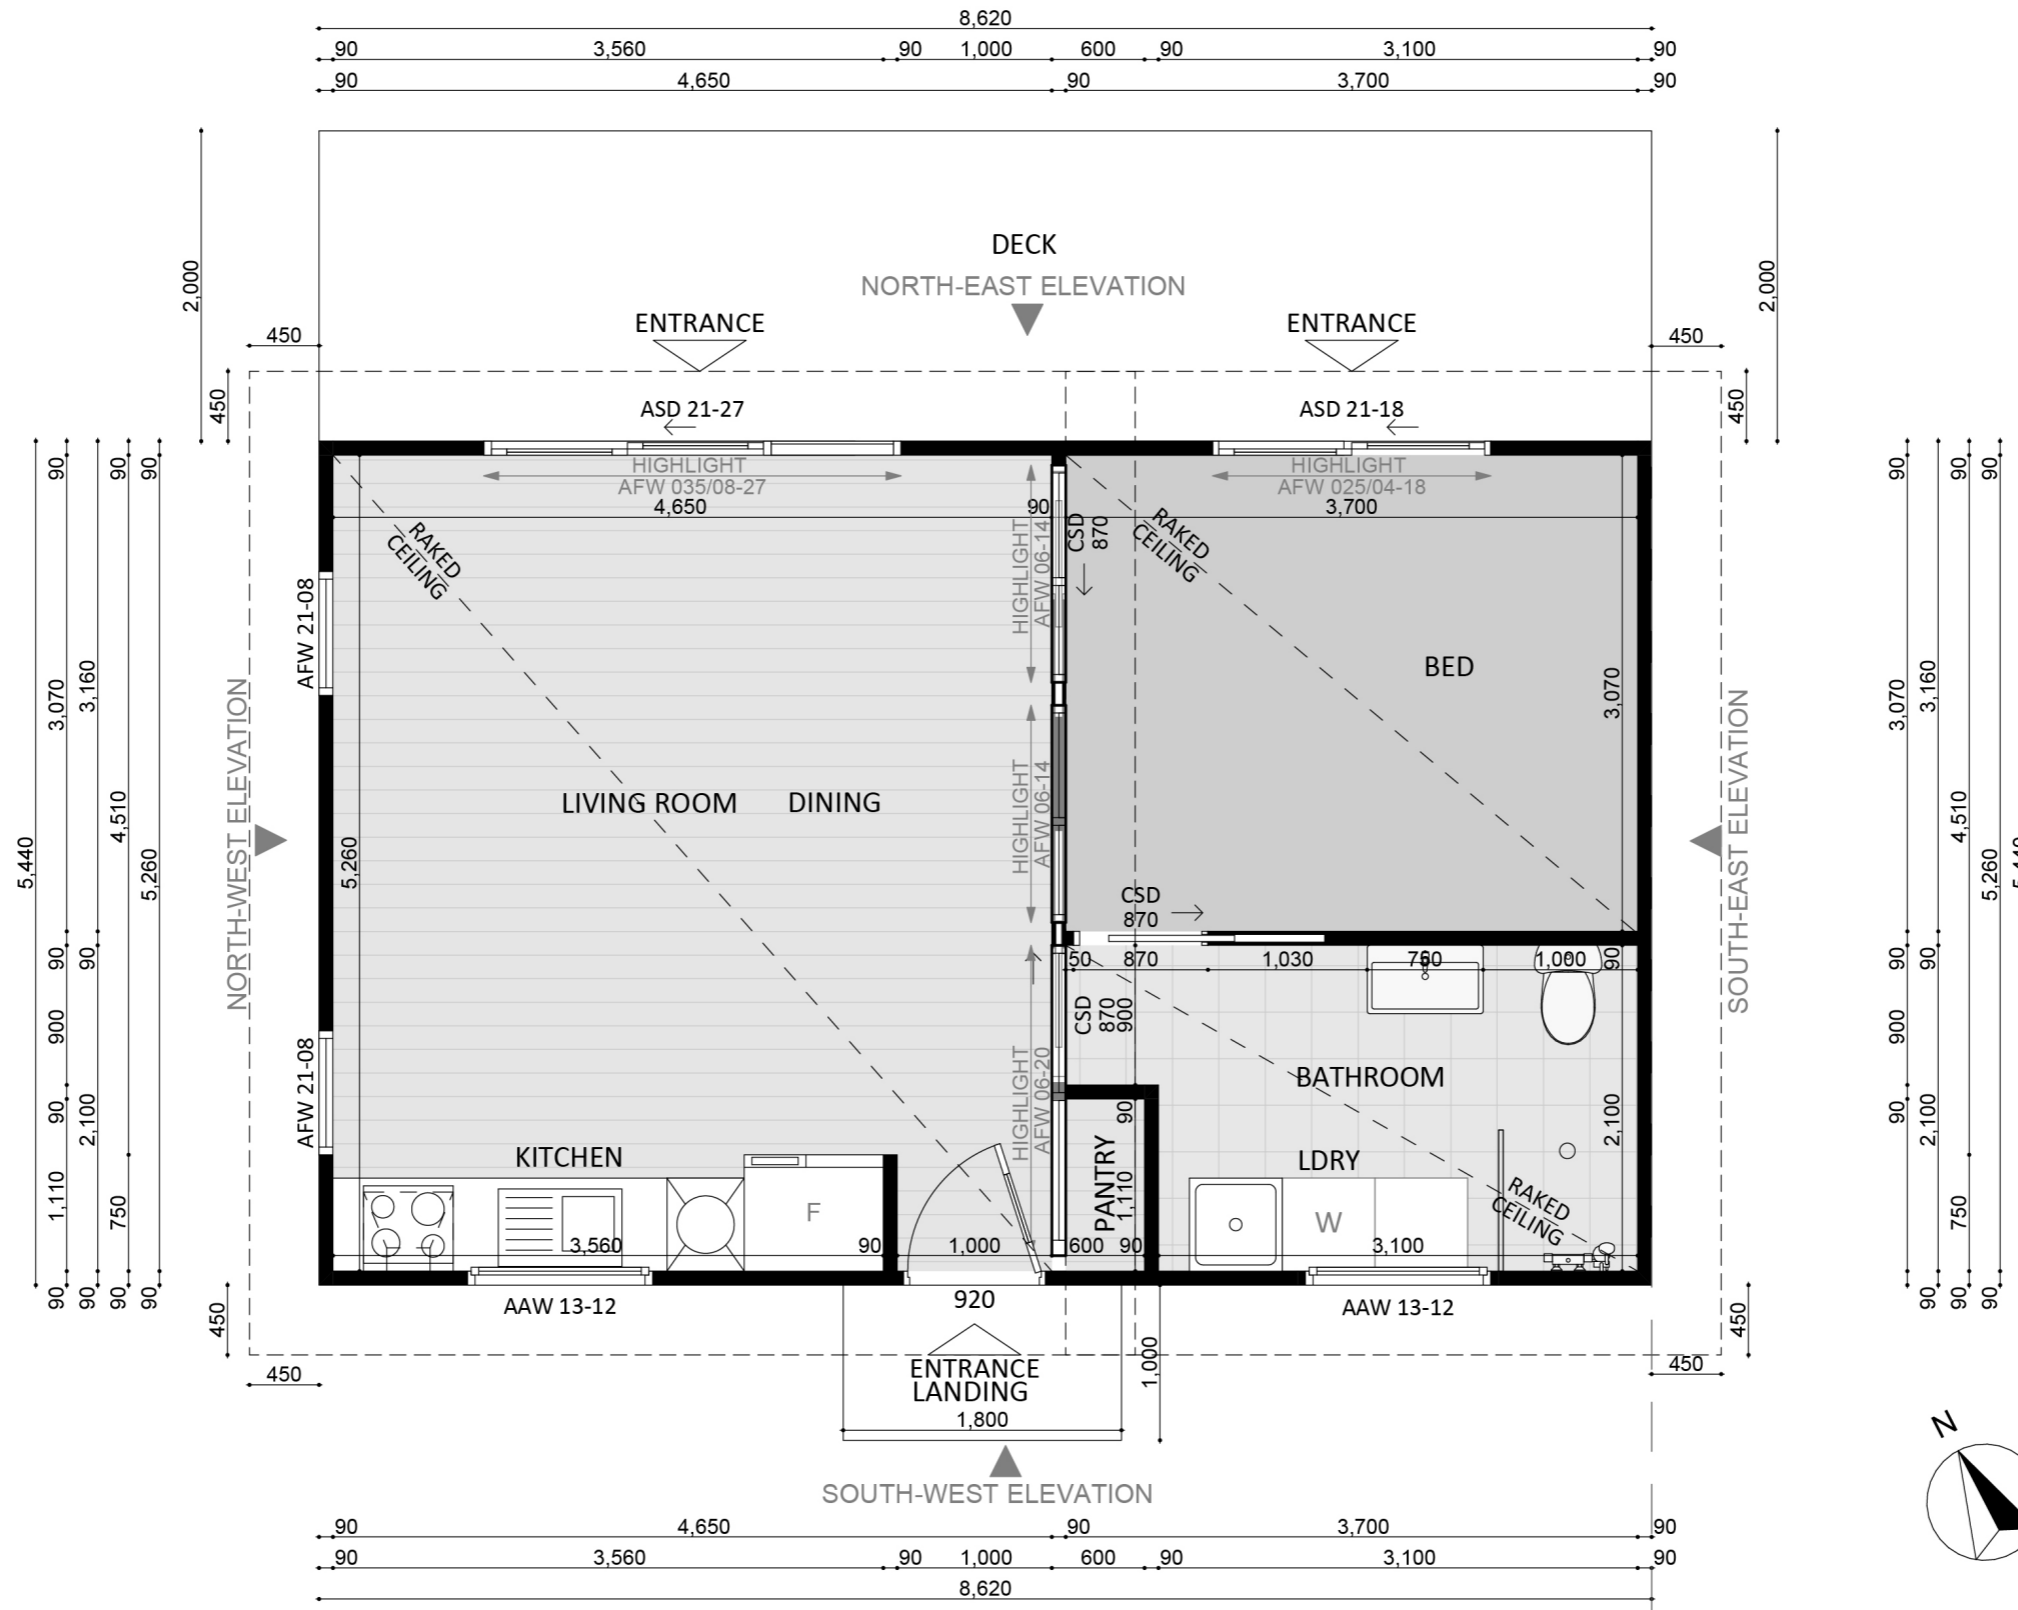

161

ACT Building Lic: 2012767

**CANBERRA**  
**GRANNY FLAT**  
**BUILDERS**

Cladding Panels  
Colour: Cove

Gutters and Downpipe  
Colour: Monument

Colorbond Roof  
Colour: Monument

Timber Horizontal  
Weatherboard

An elevation is the height of the structure from ground level to the height of the roof.

SOUTH-WEST ELEVATION

NORTH-EAST ELEVATION

An elevation is the height of the structure from ground level to the height of the roof.