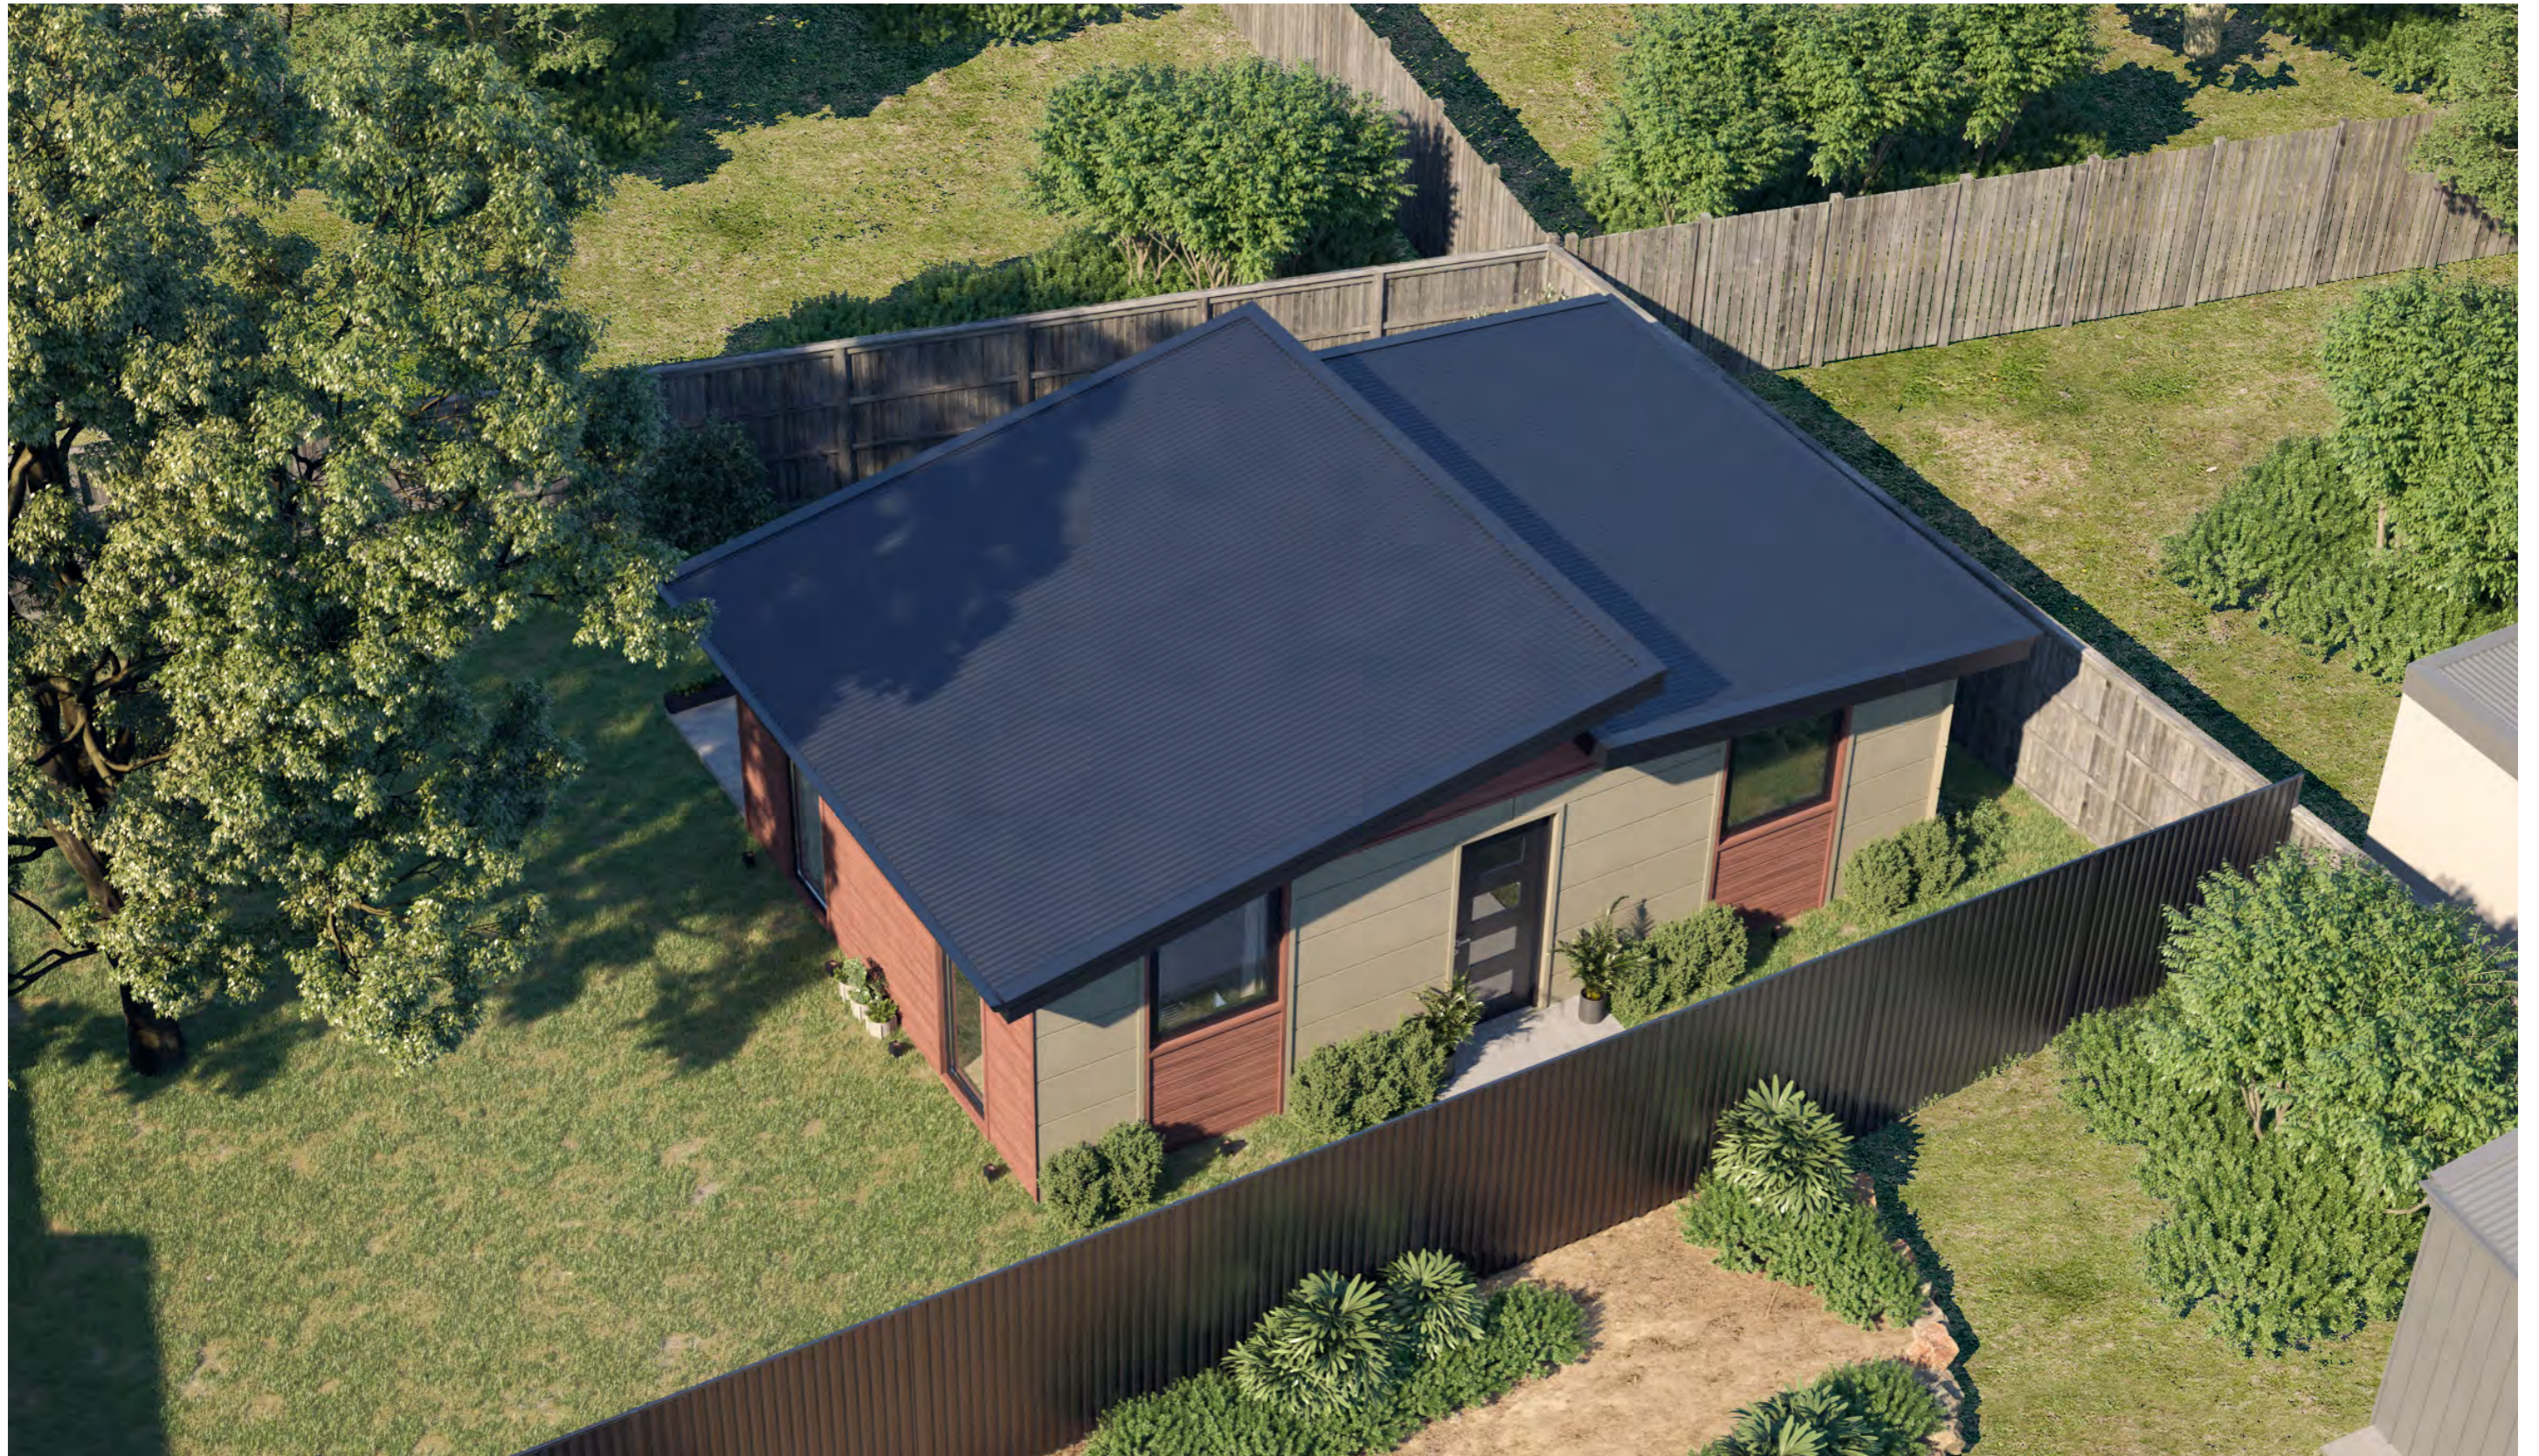

161

ACT Building Lic: 2012767

**CANBERRA**  
**GRANNY FLAT**  
**BUILDERS**

Cladding Panels  
Colour: Cove

Gutters and Downpipe  
Colour: Monument

Colorbond Roof  
Colour: Monument

Timber Horizontal  
Weatherboard

An elevation is the height of the structure from ground level to the height of the roof.

SOUTH-WEST ELEVATION

NORTH-EAST ELEVATION

An elevation is the height of the structure from ground level to the height of the roof.