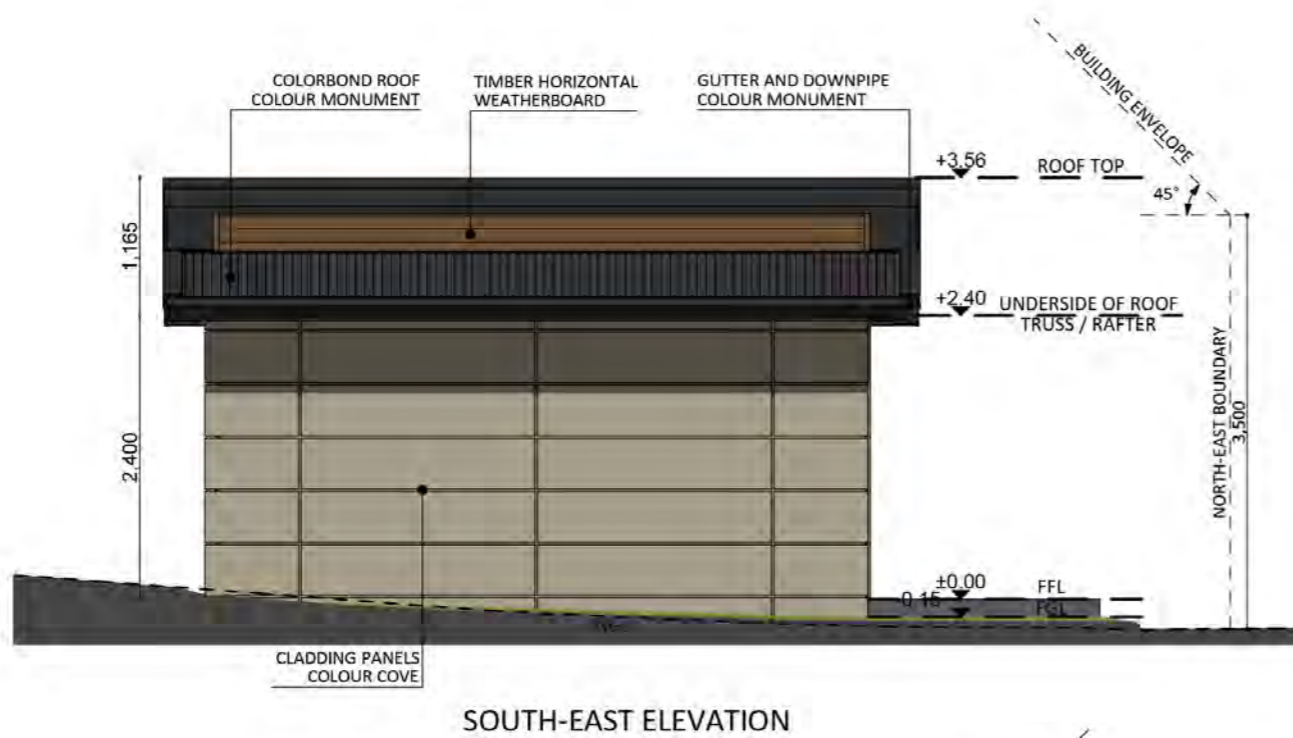

161

ACT Building Lic: 2012767

**CANBERRA**  
**GRANNY FLAT**  
**BUILDERS**

Cladding Panels  
Colour: Cove

Gutters and Downpipe  
Colour: Monument

Colorbond Roof  
Colour: Monument

Timber Horizontal  
Weatherboard

An elevation is the height of the structure from ground level to the height of the roof.

SOUTH-WEST ELEVATION

NORTH-EAST ELEVATION

An elevation is the height of the structure from ground level to the height of the roof.