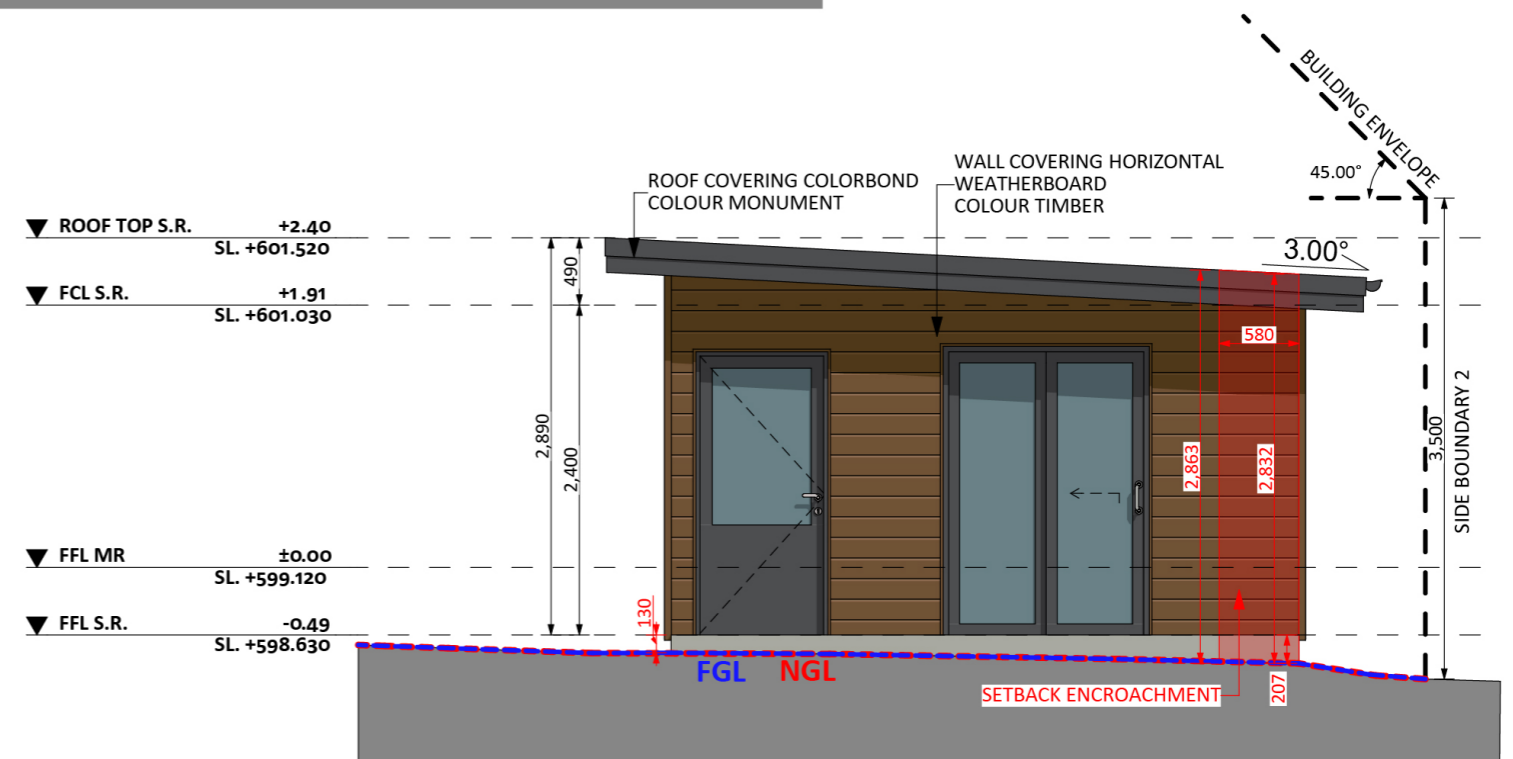

212

ACT Building Lic: 2122767

**CANBERRA**  
**GRANNY FLAT**  
**BUILDERS**

Colorbond Roof Covering  
Colour: Monument

Aluminium Windows and Doors  
Colour: Monument

Timber Horizontal Weatherboard  
Colour: Natural

ELEVATION 04 ▽

ELEVATION 01 ▽

An elevation is the height of the structure from ground level to the height of the roof.

SOUTH ELEVATION 01

EAST ELEVATION 02

An elevation is the height of the structure from ground level to the height of the roof.

WEST ELEVATION o3

NORTH ELEVATION o4

 **CANBERRA  
GRANNY FLAT  
BUILDERS**

[canberragrannyflatbuilders.com.au](http://canberragrannyflatbuilders.com.au)

 [info@cgfb.com.au](mailto:info@cgfb.com.au)

 1300 979 658