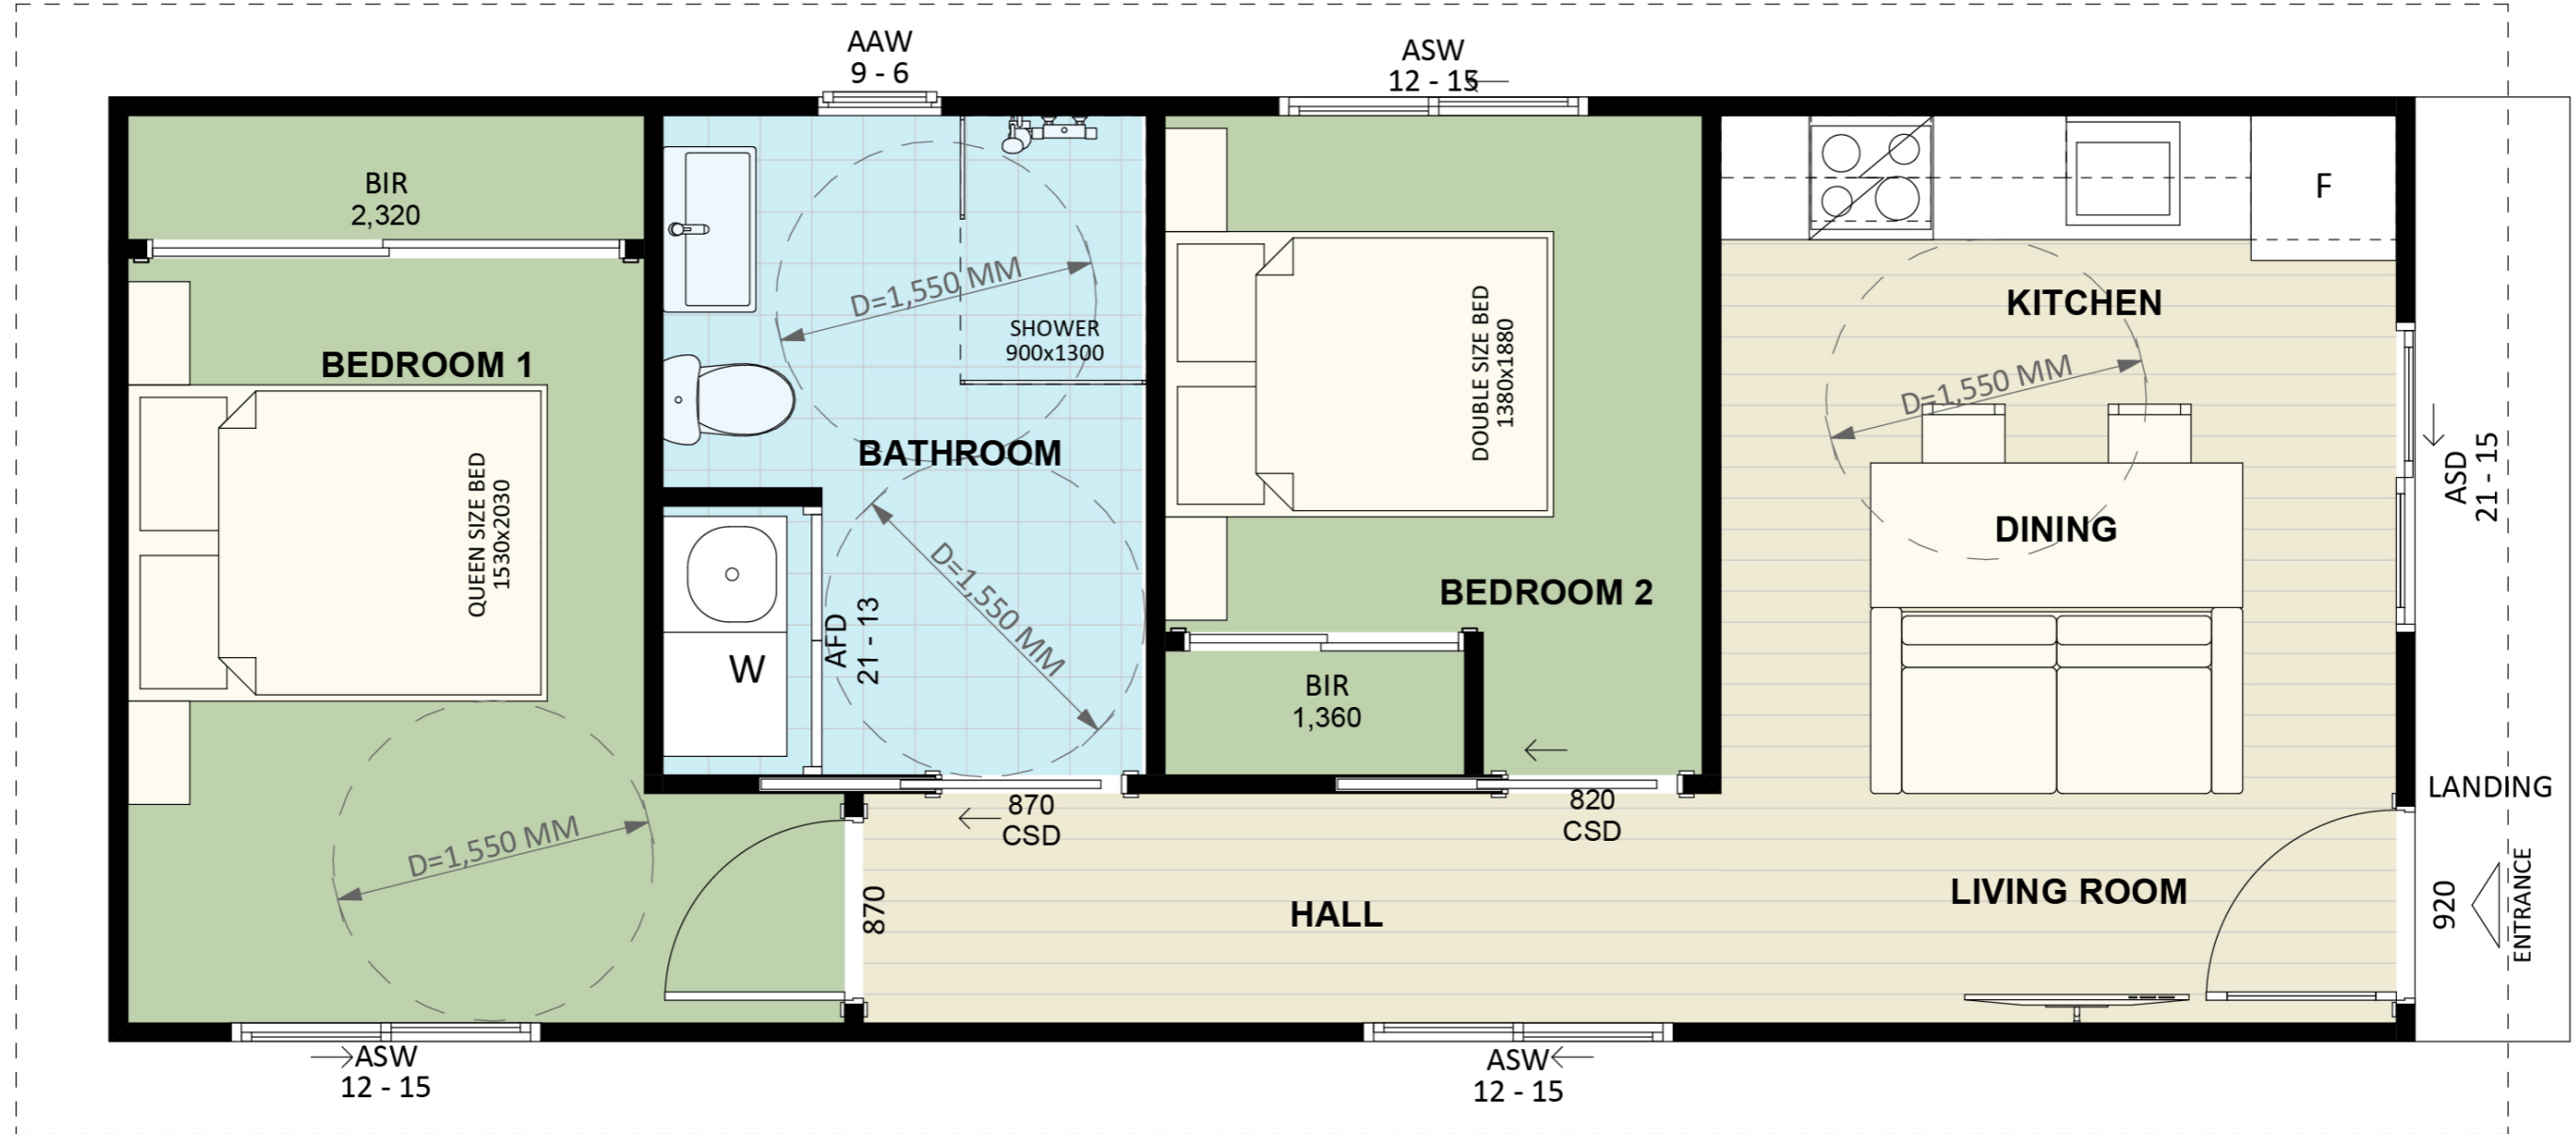

212

ACT Building Lic: 2122767

**CANBERRA**  
**GRANNY FLAT**  
**BUILDERS**

Colorbond Roof Covering  
Colour: Monument

Aluminium Windows and Doors  
Colour: Monument

Timber Horizontal Weatherboard  
Colour: Natural

ELEVATION 04 ▽

ELEVATION 01 ▽

An elevation is the height of the structure from ground level to the height of the roof.

SOUTH ELEVATION 01

EAST ELEVATION 02

An elevation is the height of the structure from ground level to the height of the roof.