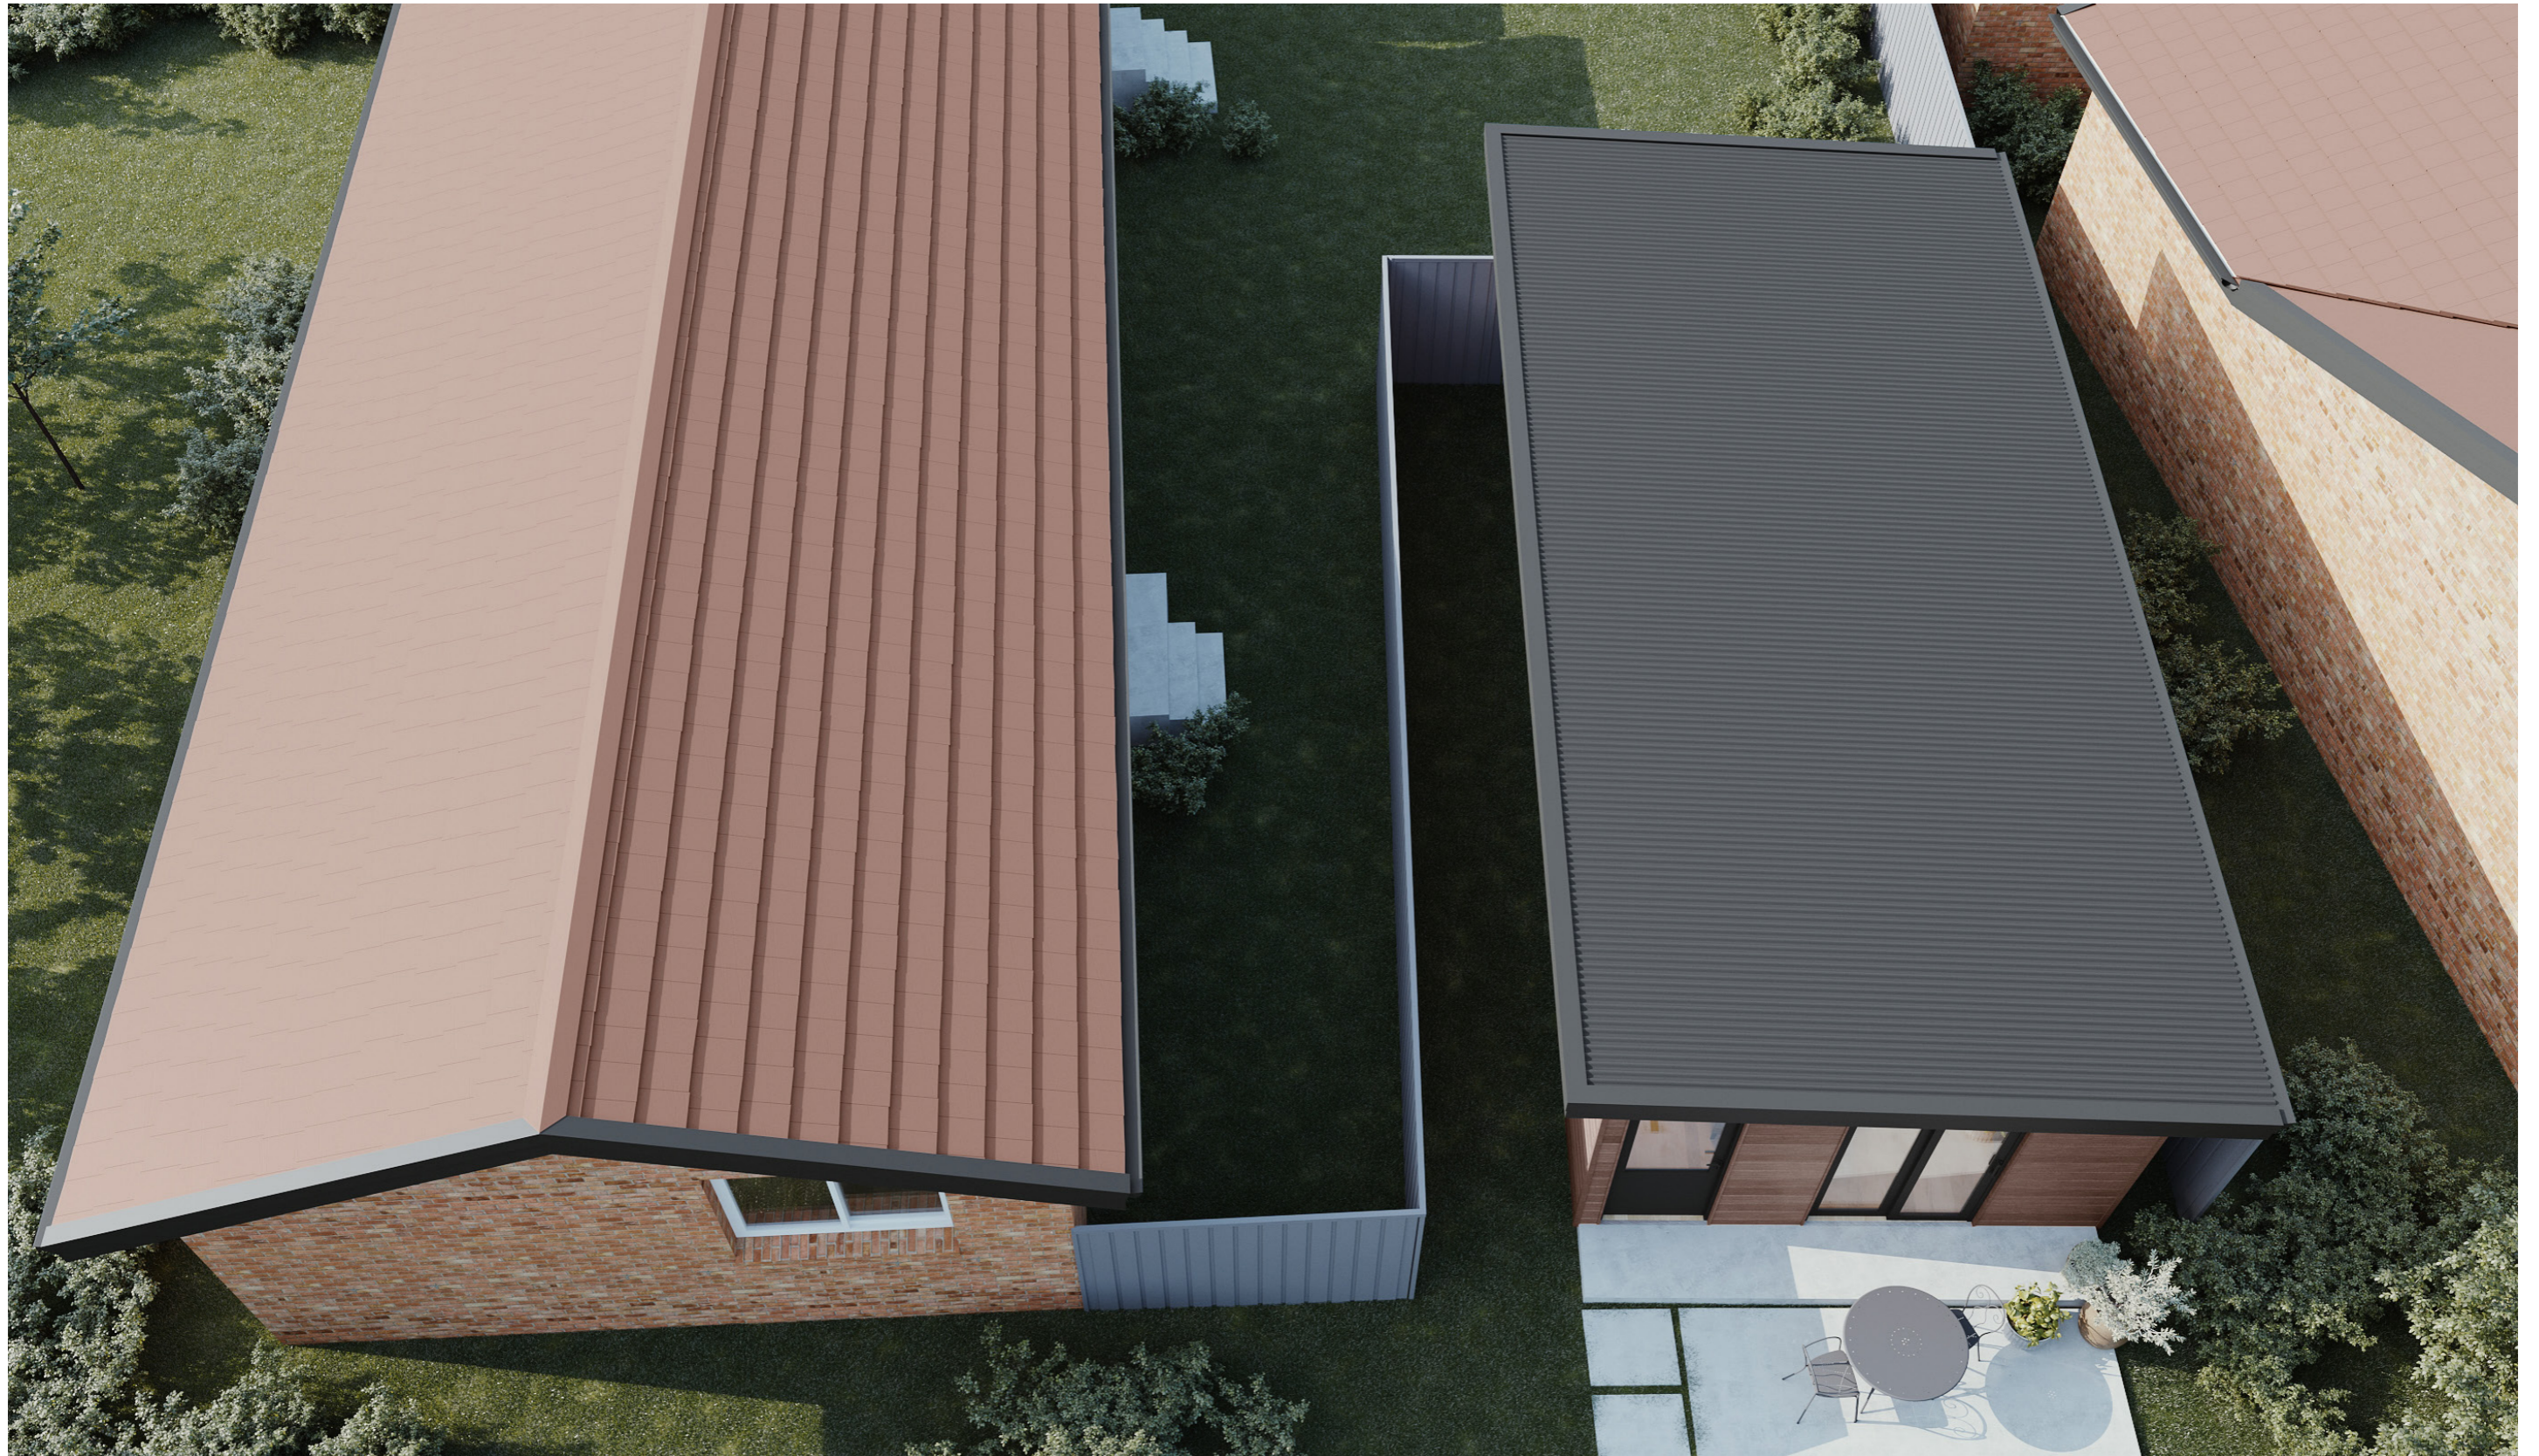

212

ACT Building Lic: 2122767

**CANBERRA**  
**GRANNY FLAT**  
**BUILDERS**

Colorbond Roof Covering  
Colour: Monument

Aluminium Windows and Doors  
Colour: Monument

Timber Horizontal Weatherboard  
Colour: Natural

ELEVATION 04 ▽

ELEVATION 01 ▽

An elevation is the height of the structure from ground level to the height of the roof.

SOUTH ELEVATION 01

EAST ELEVATION 02

An elevation is the height of the structure from ground level to the height of the roof.