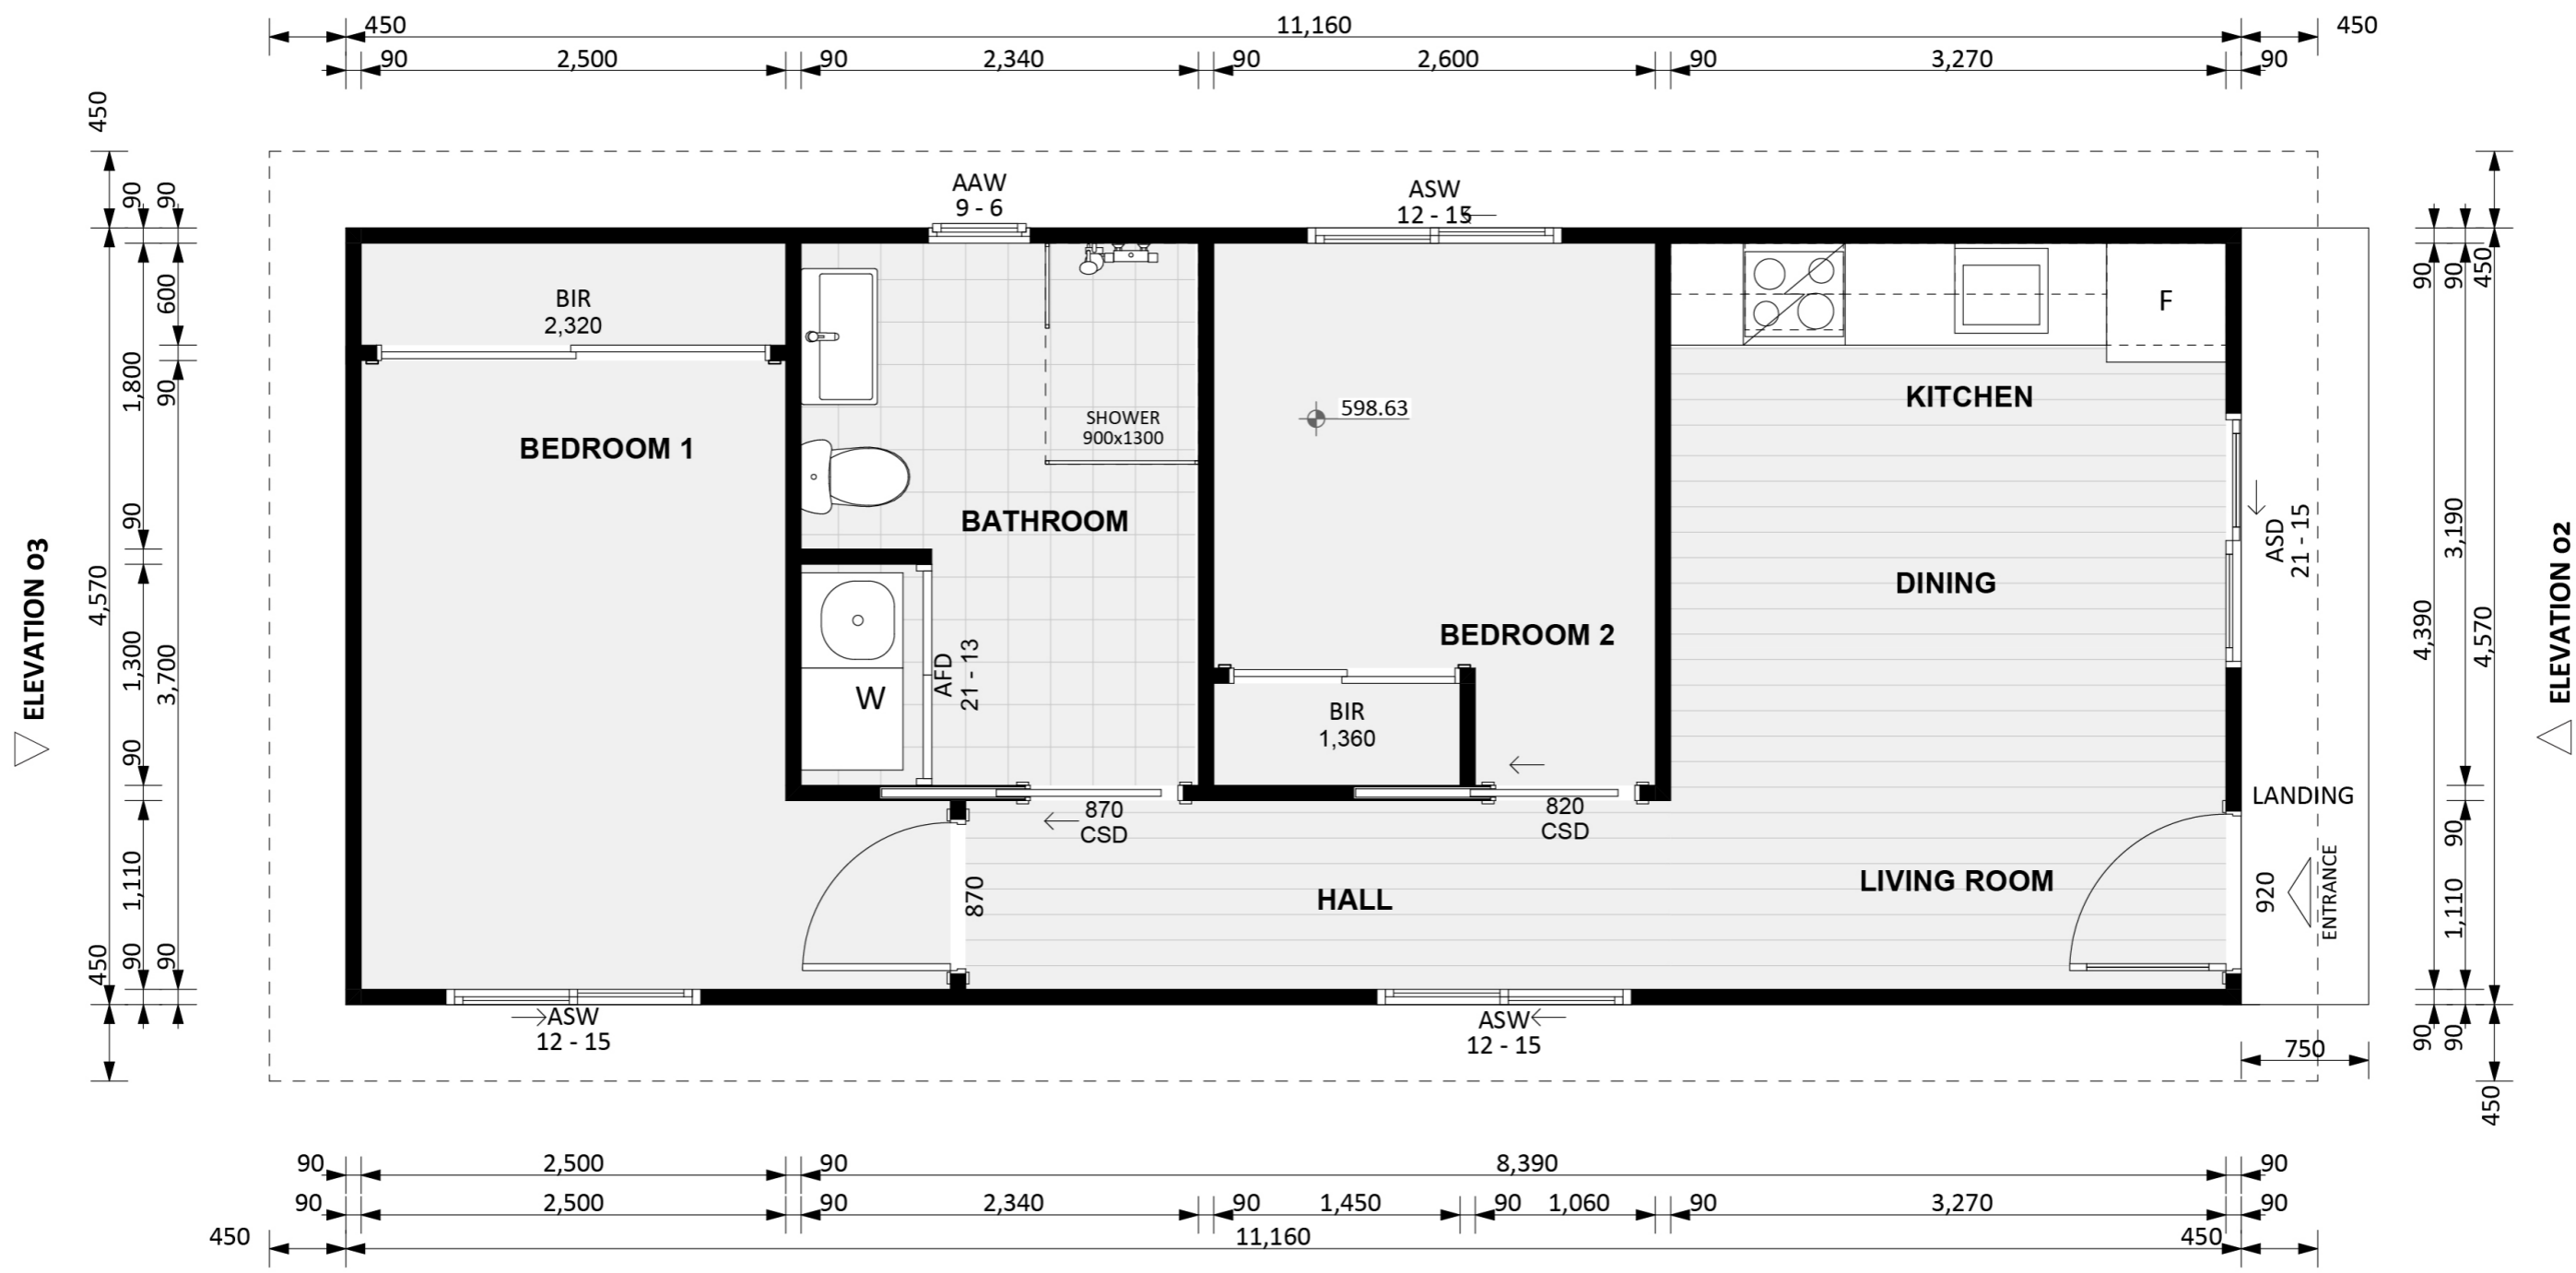

212

ACT Building Lic: 2122767

**CANBERRA**  
**GRANNY FLAT**  
**BUILDERS**

Colorbond Roof Covering  
Colour: Monument

Aluminium Windows and Doors  
Colour: Monument

Timber Horizontal Weatherboard  
Colour: Natural

ELEVATION 04 ▽

ELEVATION 01 ▽

An elevation is the height of the structure from ground level to the height of the roof.

SOUTH ELEVATION 01

EAST ELEVATION 02

An elevation is the height of the structure from ground level to the height of the roof.