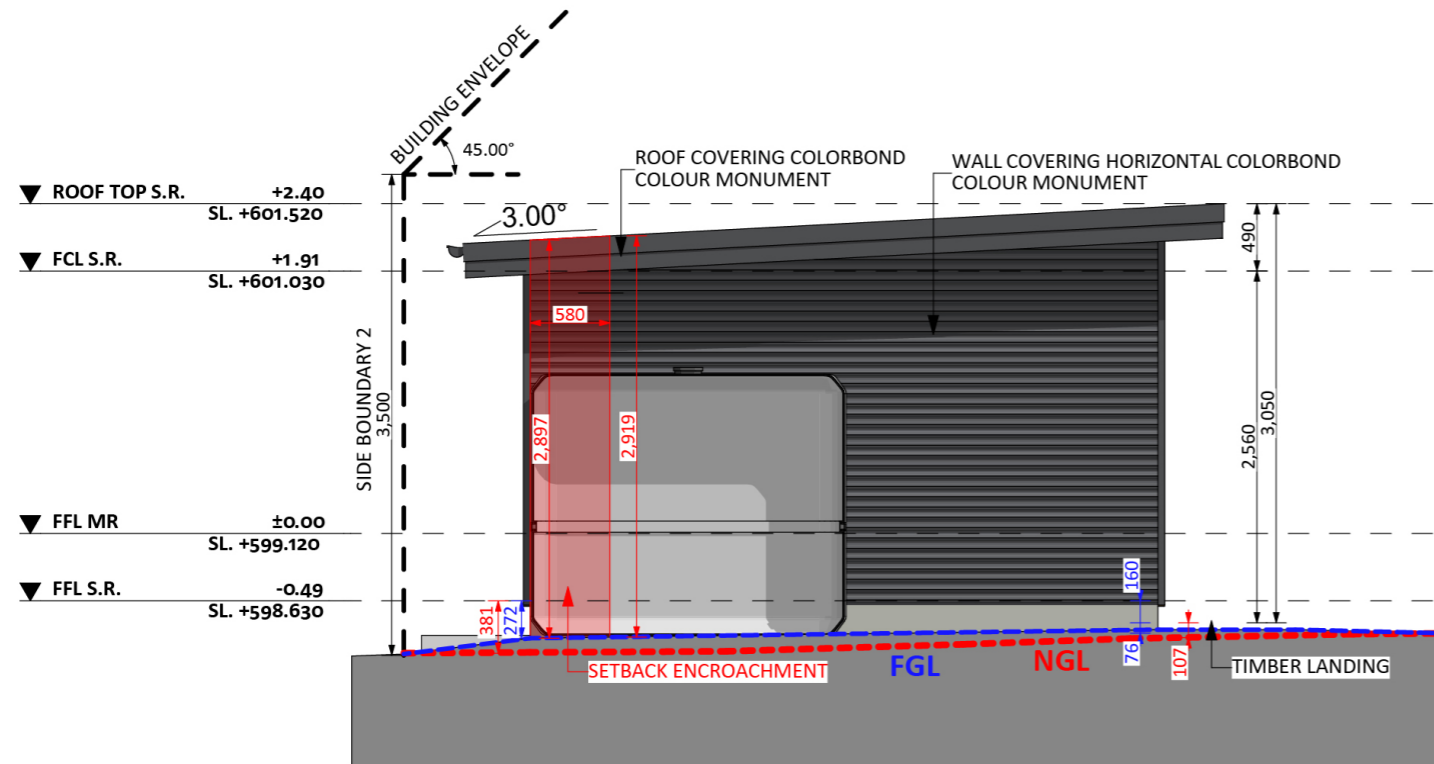

212

ACT Building Lic: 2122767

**CANBERRA**  
**GRANNY FLAT**  
**BUILDERS**

Colorbond Roof Covering  
Colour: Monument

Aluminium Windows and Doors  
Colour: Monument

Timber Horizontal Weatherboard  
Colour: Natural

ELEVATION 04 ▽

ELEVATION 01 ▽

An elevation is the height of the structure from ground level to the height of the roof.

SOUTH ELEVATION 01

EAST ELEVATION 02

An elevation is the height of the structure from ground level to the height of the roof.

WEST ELEVATION o3

NORTH ELEVATION o4

 **CANBERRA  
GRANNY FLAT  
BUILDERS**

[canberragrannyflatbuilders.com.au](http://canberragrannyflatbuilders.com.au)

 [info@cgfb.com.au](mailto:info@cgfb.com.au)

 1300 979 658