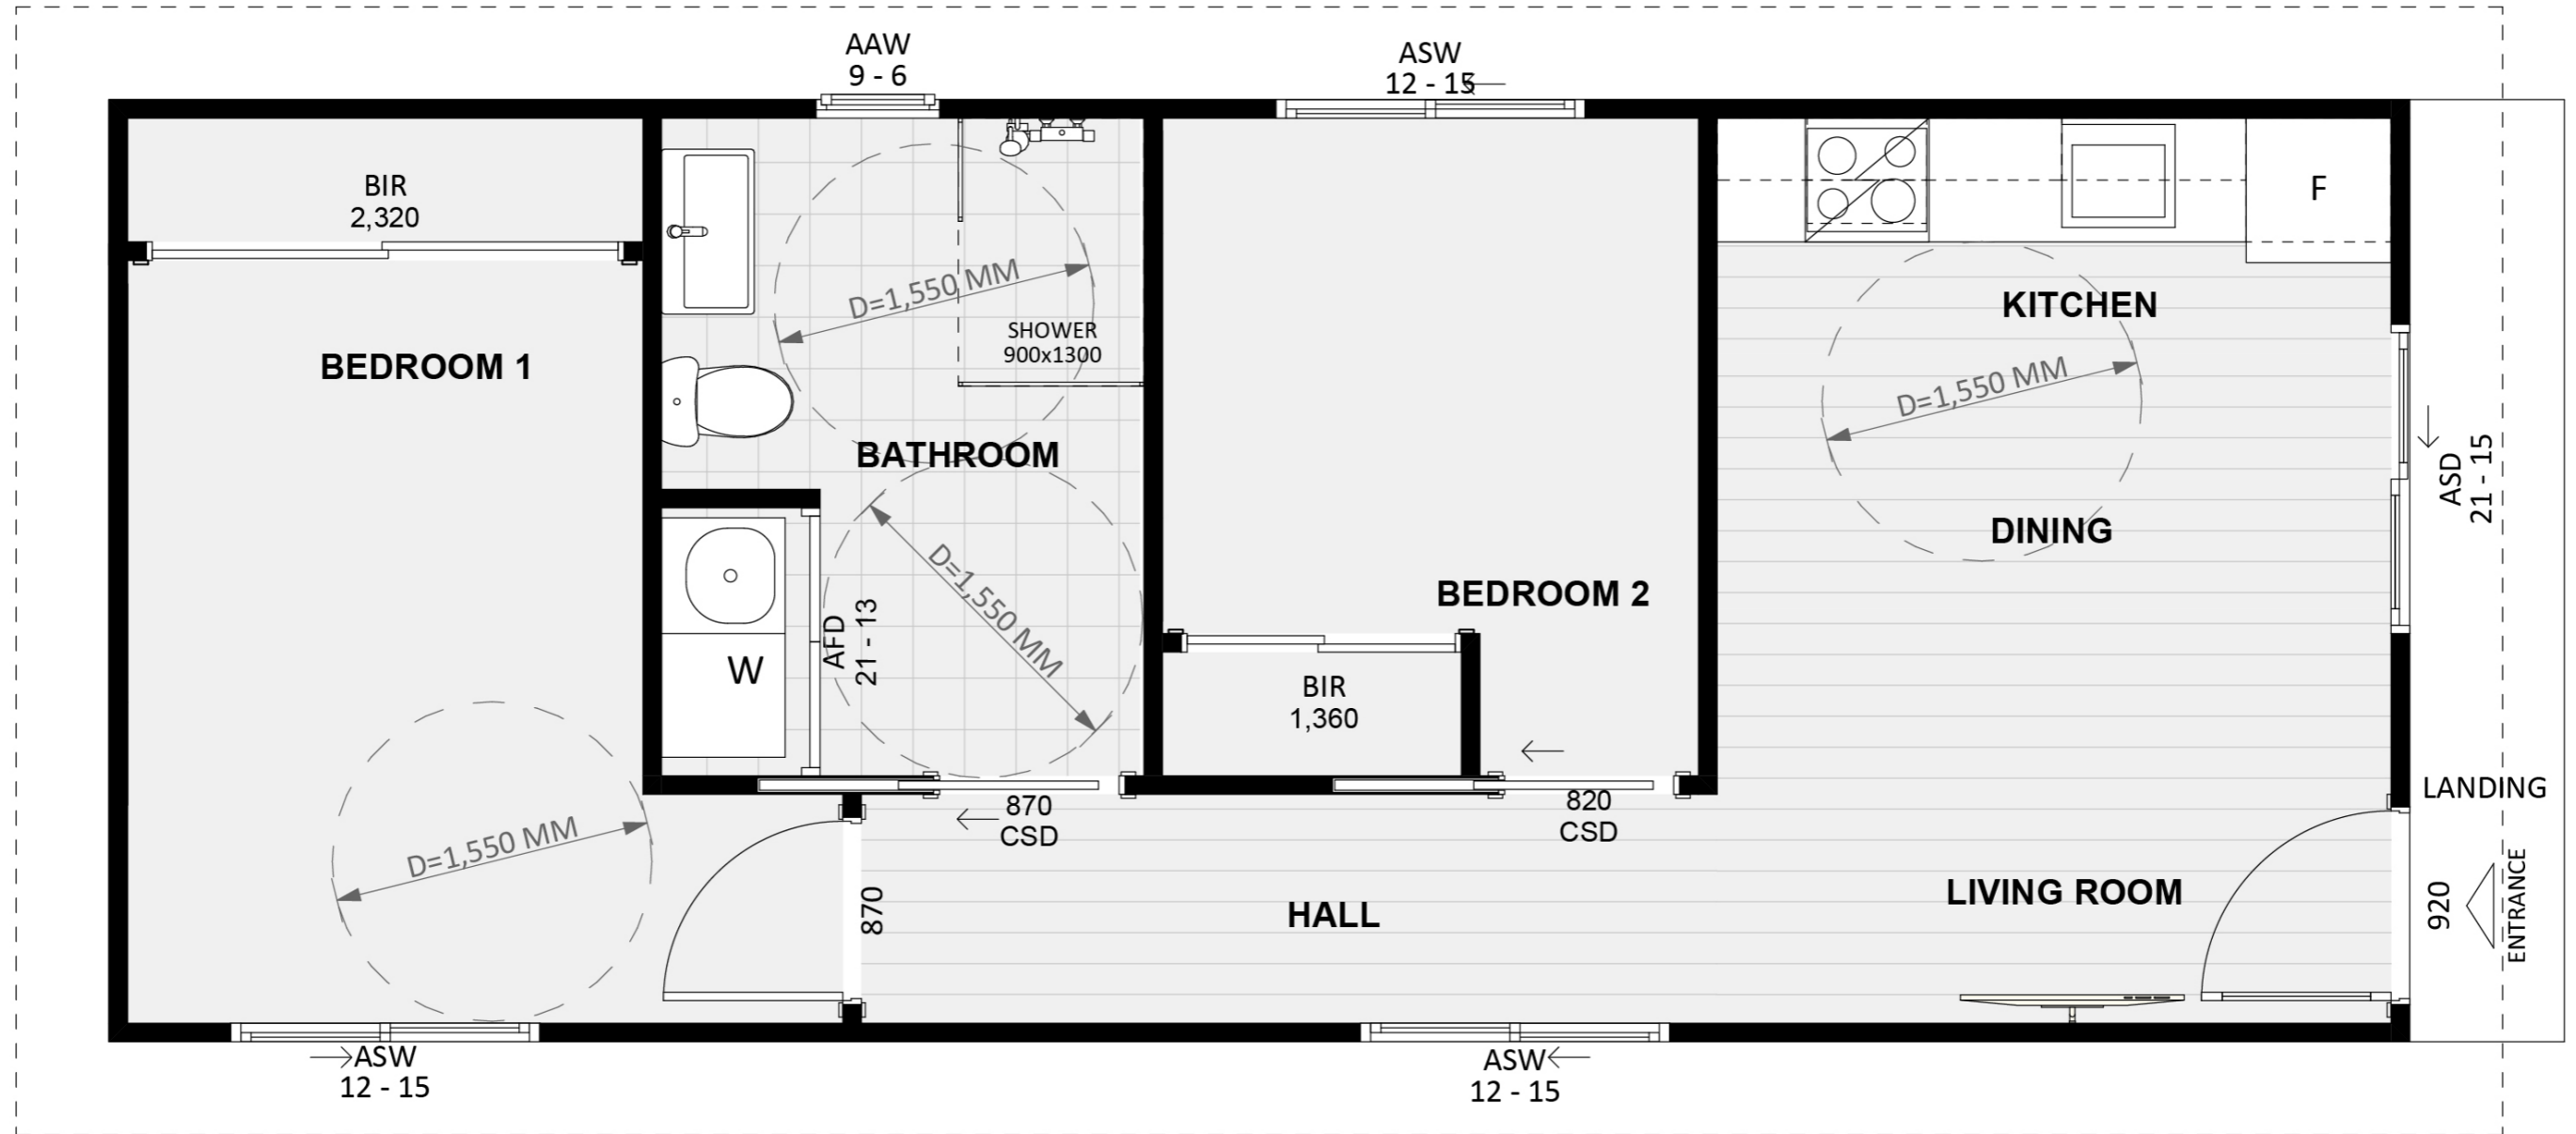

212

ACT Building Lic: 2122767

**CANBERRA**  
**GRANNY FLAT**  
**BUILDERS**

Colorbond Roof Covering  
Colour: Monument

Aluminium Windows and Doors  
Colour: Monument

Timber Horizontal Weatherboard  
Colour: Natural

ELEVATION 04 ▽

ELEVATION 01 ▽

An elevation is the height of the structure from ground level to the height of the roof.

SOUTH ELEVATION 01

EAST ELEVATION 02

An elevation is the height of the structure from ground level to the height of the roof.