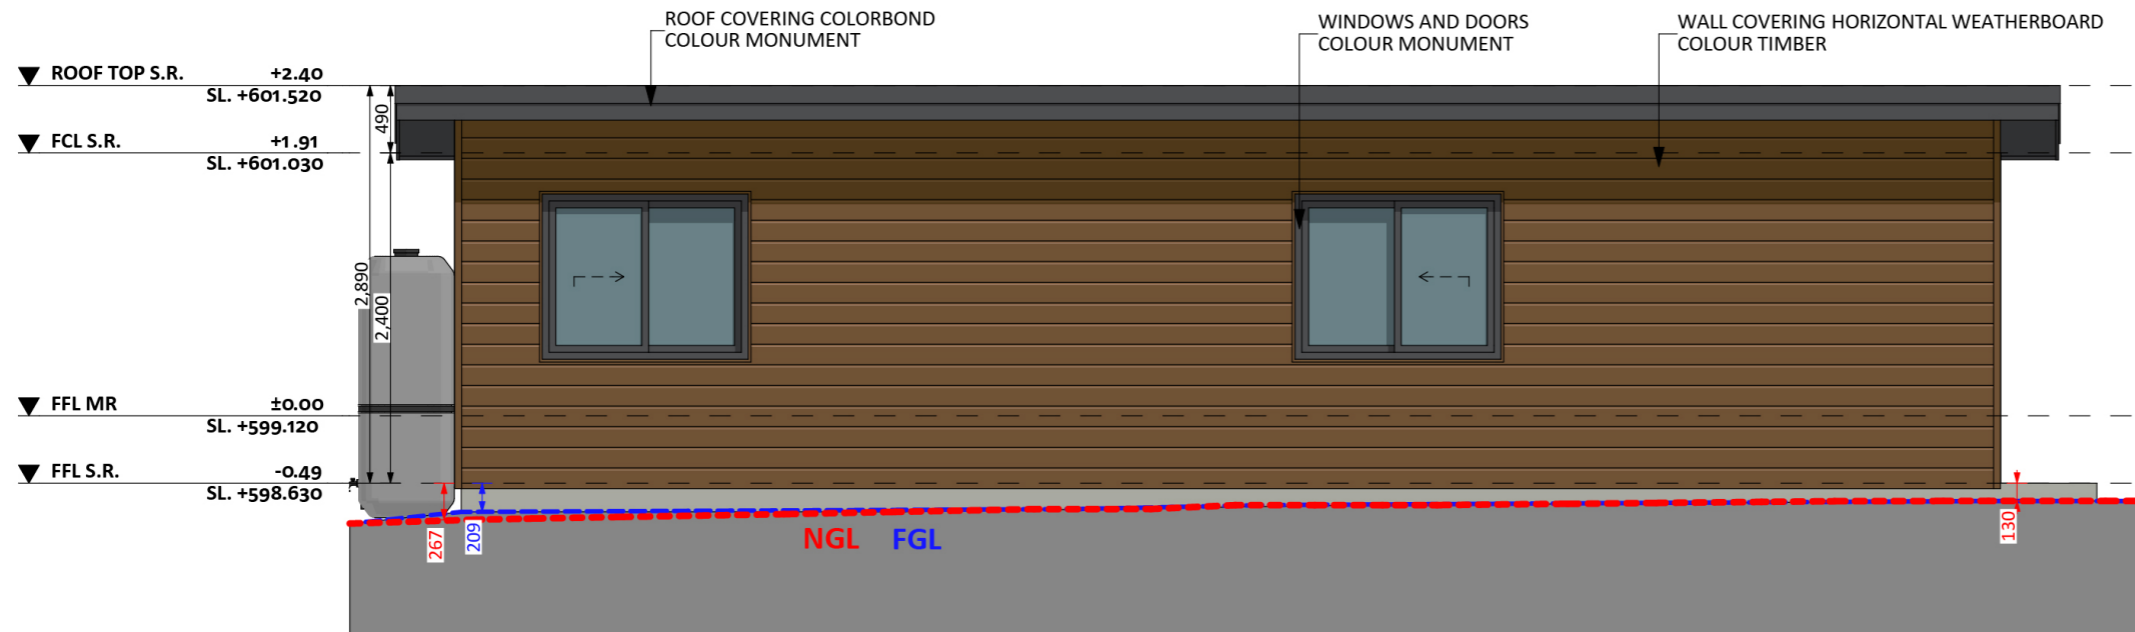

212

ACT Building Lic: 2122767

**CANBERRA**  
**GRANNY FLAT**  
**BUILDERS**

Colorbond Roof Covering  
Colour: Monument

Aluminium Windows and Doors  
Colour: Monument

Timber Horizontal Weatherboard  
Colour: Natural

ELEVATION 04 ▽

ELEVATION 01 ▽

An elevation is the height of the structure from ground level to the height of the roof.

SOUTH ELEVATION 01

EAST ELEVATION 02

An elevation is the height of the structure from ground level to the height of the roof.