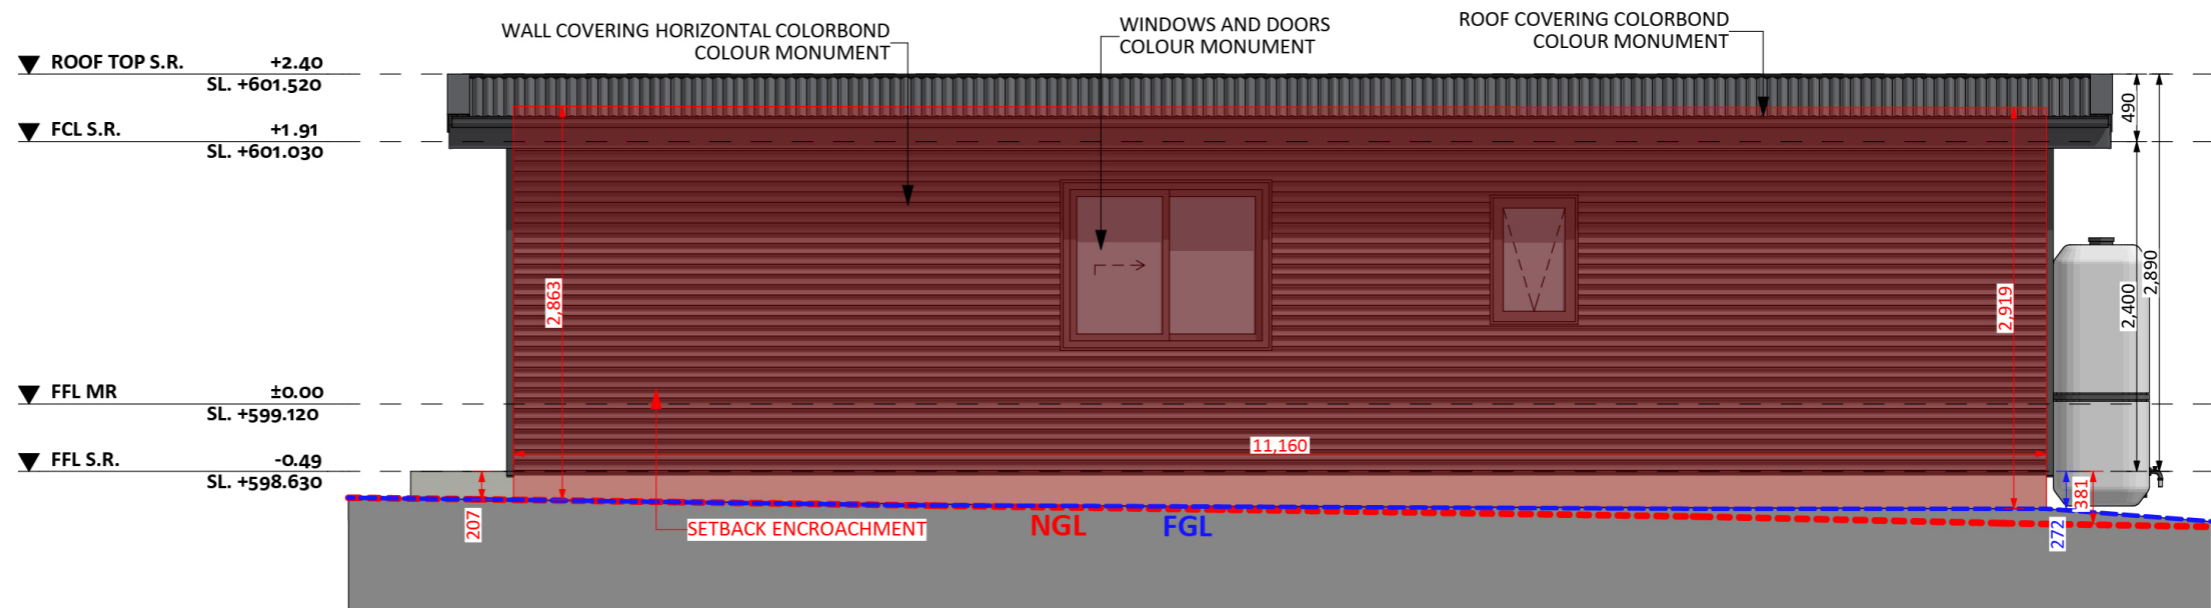

NORTH ELEVATION o4