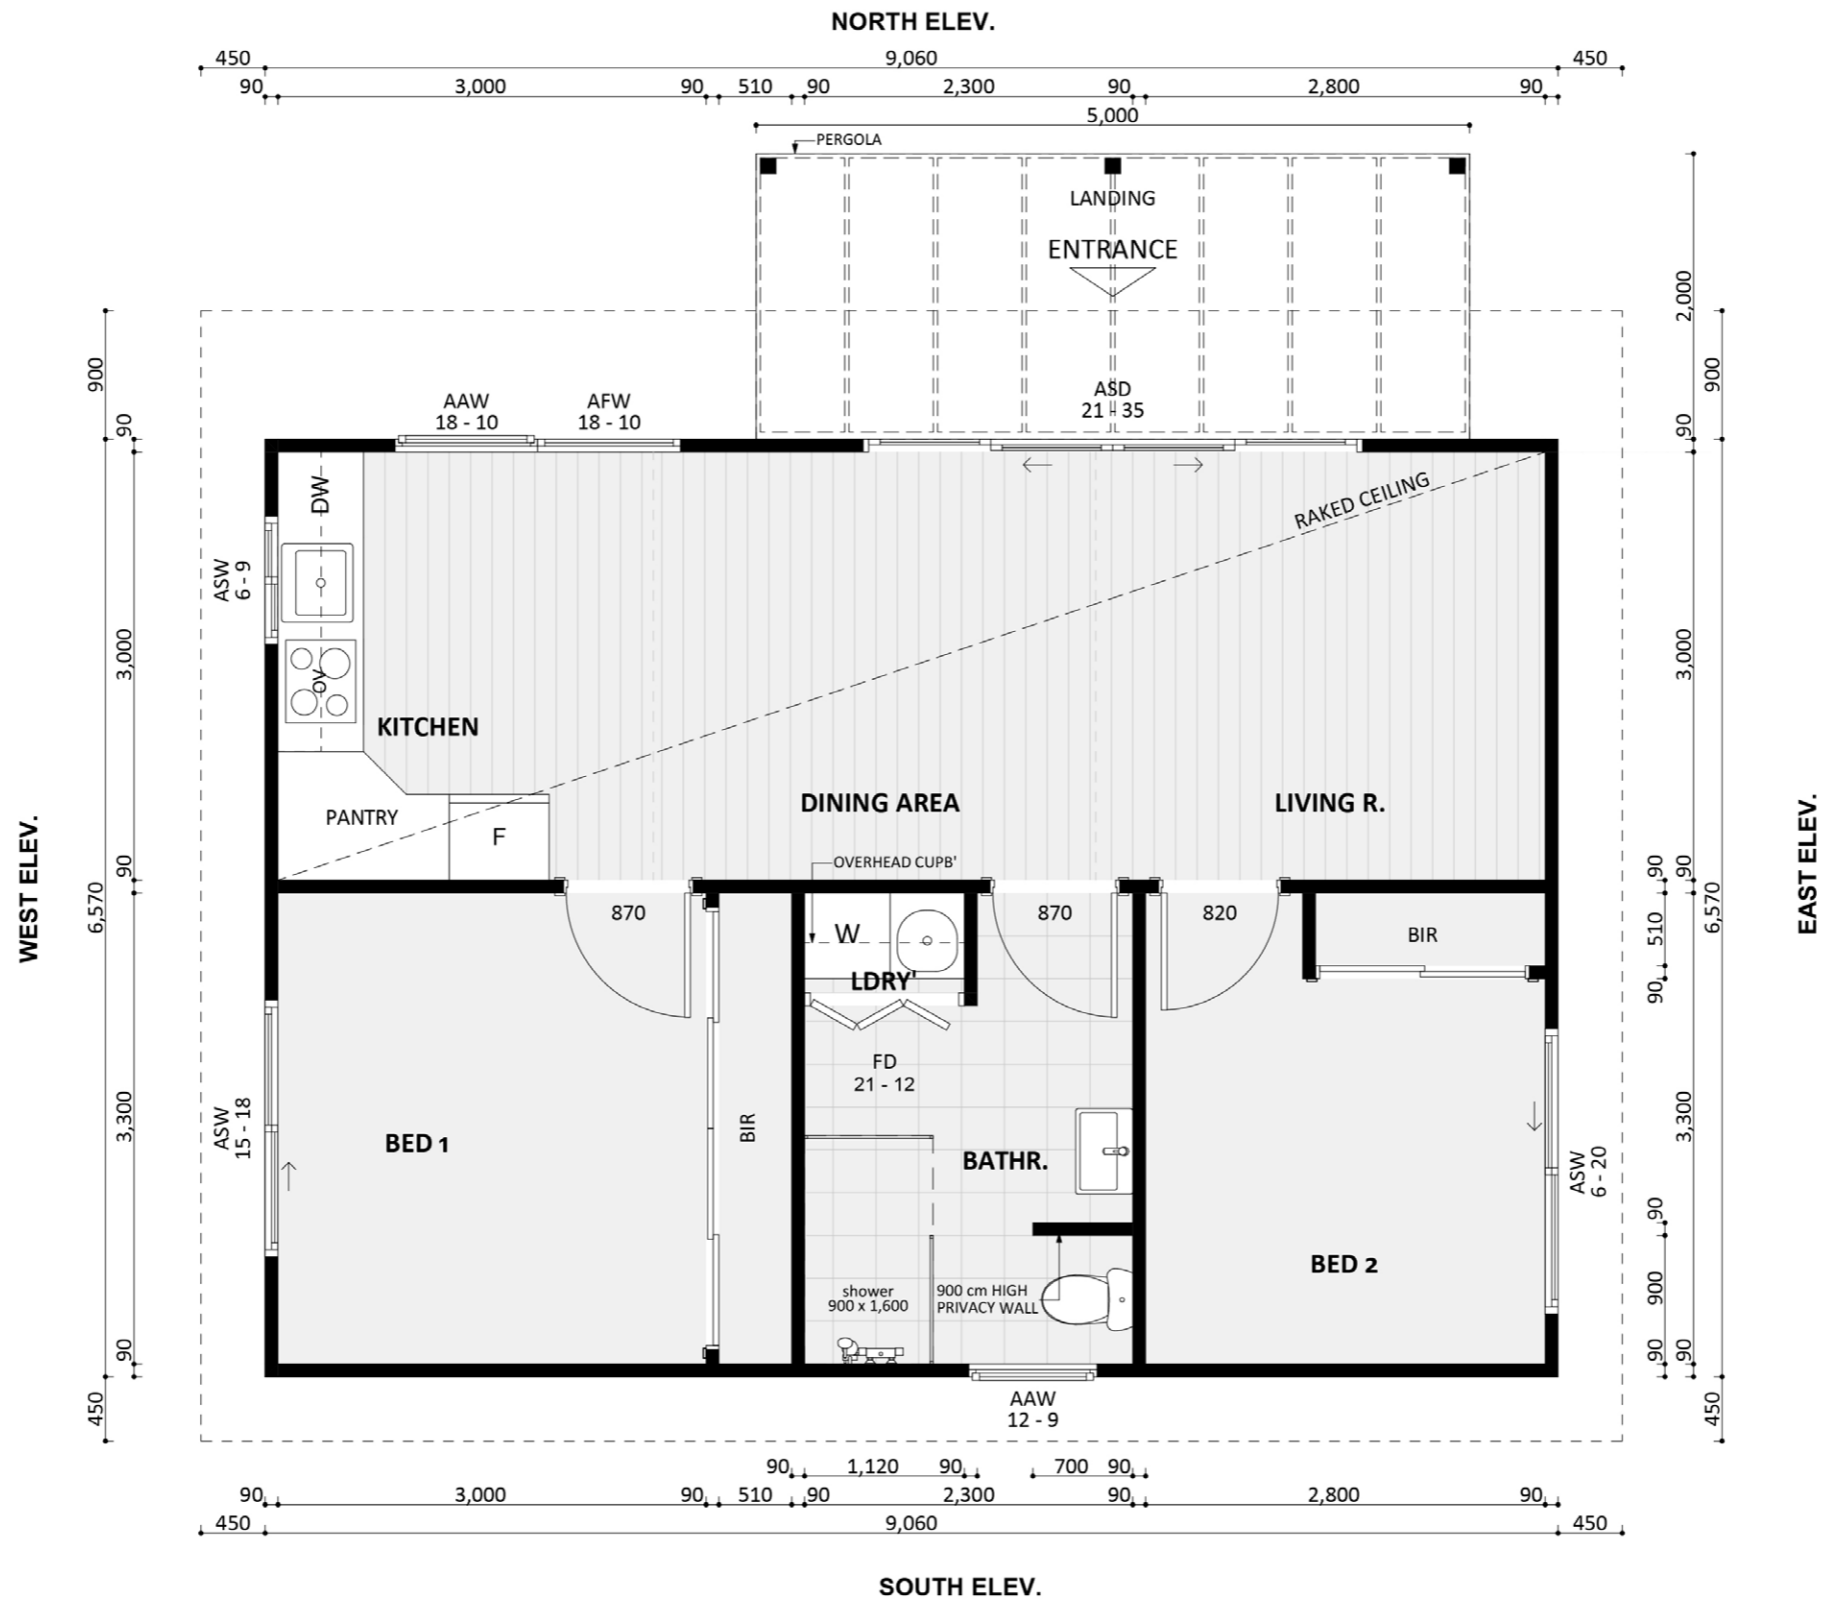

238

ACT Building Lic: 2012767

CANBERRA
GRANNY FLAT
BUILDERS

Gutters and Fascia
Colour: Monument

Pergola
Colour: Monument

Roof Covering
Colour: Monument

Horizontal Cladding
Colour: Basalt

Weathertex Horizontal Cladding
Colour: Natural

Doors and Window Frames
Colour: Monument

An elevation is the height of the structure from ground level to the height of the roof.

An elevation is the height of the structure from ground level to the height of the roof.