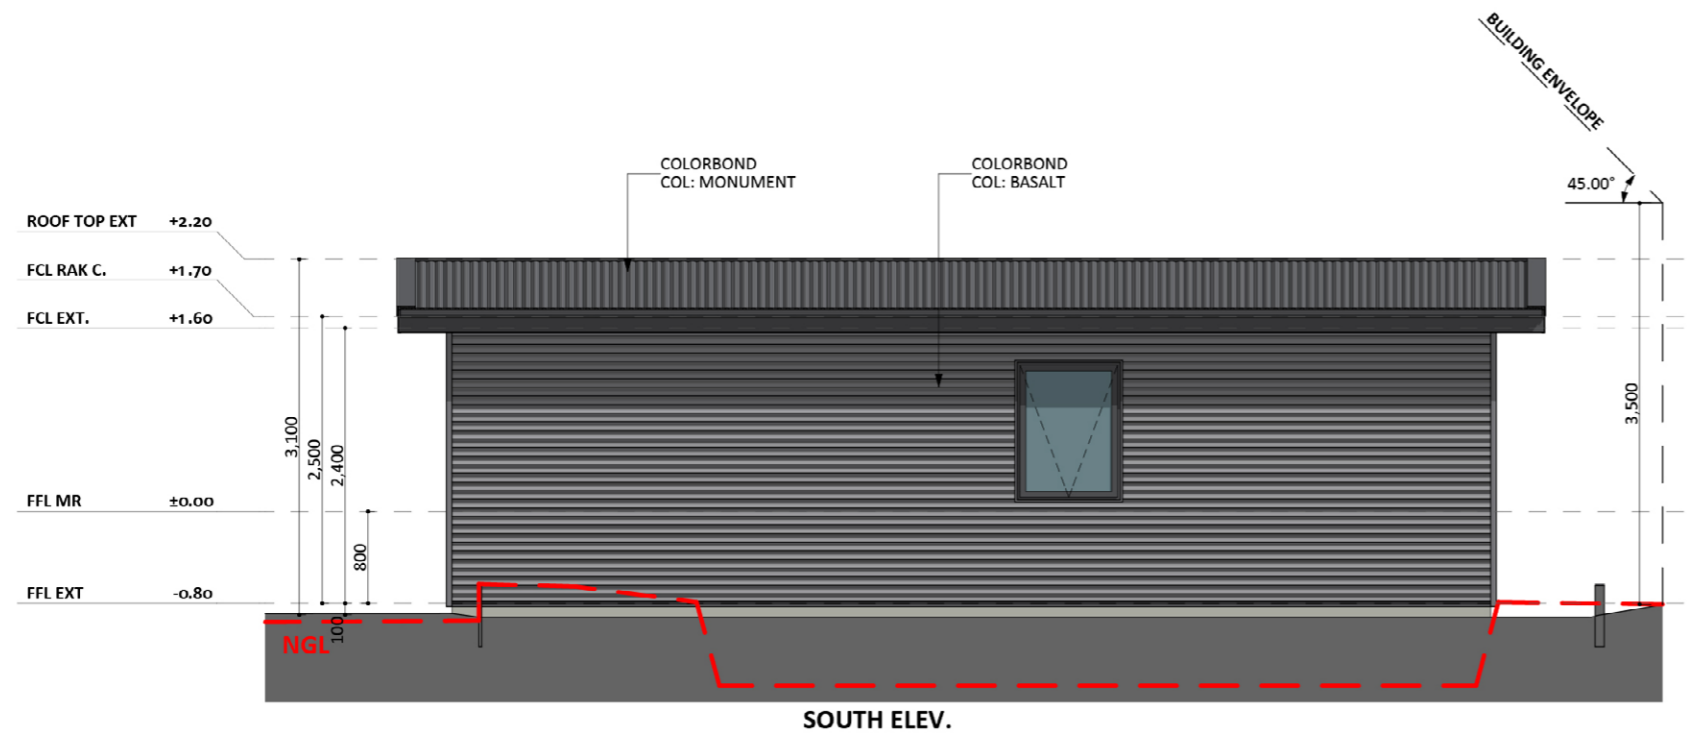

238

ACT Building Lic: 2012767

CANBERRA
GRANNY FLAT
BUILDERS

Gutters and Fascia
Colour: Monument

Pergola
Colour: Monument

Roof Covering
Colour: Monument

Horizontal Cladding
Colour: Basalt

Weathertex Horizontal Cladding
Colour: Natural

Doors and Window Frames
Colour: Monument

An elevation is the height of the structure from ground level to the height of the roof.

An elevation is the height of the structure from ground level to the height of the roof.