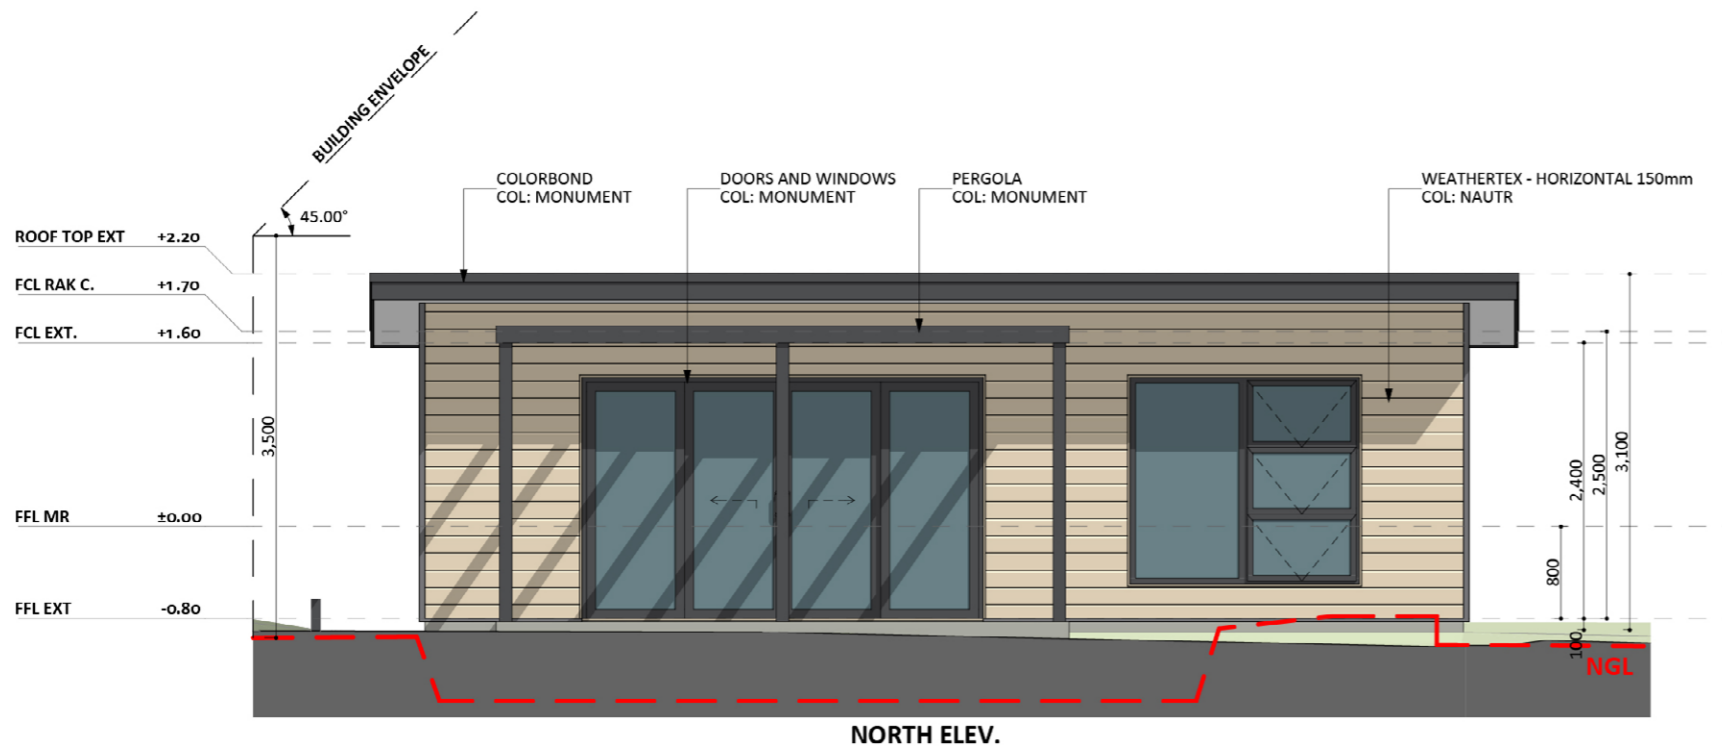

238

ACT Building Lic: 2012767

CANBERRA
GRANNY FLAT
BUILDERS

Gutters and Fascia
Colour: Monument

Pergola
Colour: Monument

Roof Covering
Colour: Monument

Horizontal Cladding
Colour: Basalt

Weathertex Horizontal Cladding
Colour: Natural

Doors and Window Frames
Colour: Monument

An elevation is the height of the structure from ground level to the height of the roof.

An elevation is the height of the structure from ground level to the height of the roof.