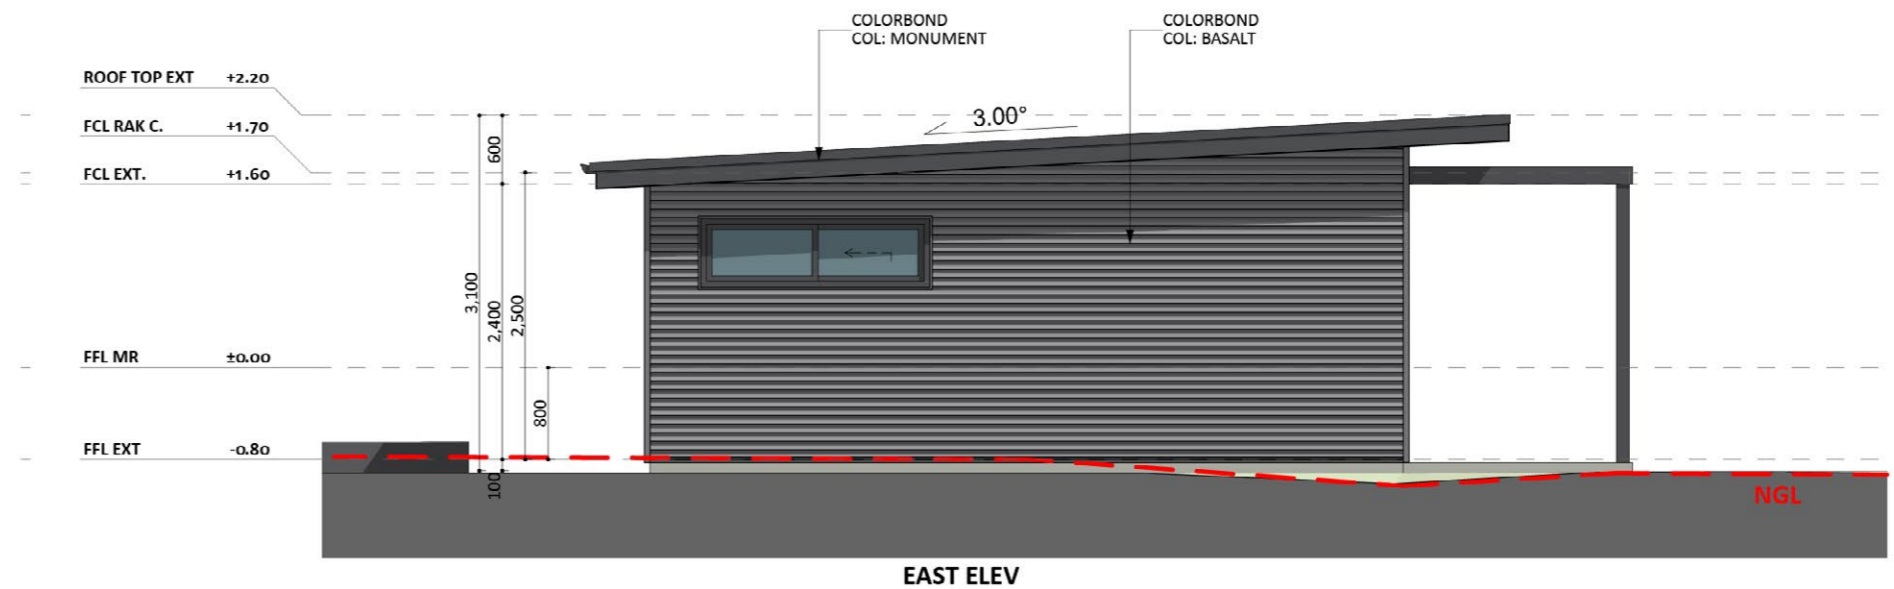

238

ACT Building Lic: 2012767

CANBERRA
GRANNY FLAT
BUILDERS

Gutters and Fascia
Colour: Monument

Pergola
Colour: Monument

Roof Covering
Colour: Monument

Horizontal Cladding
Colour: Basalt

Weathertex Horizontal Cladding
Colour: Natural

Doors and Window Frames
Colour: Monument

An elevation is the height of the structure from ground level to the height of the roof.

An elevation is the height of the structure from ground level to the height of the roof.