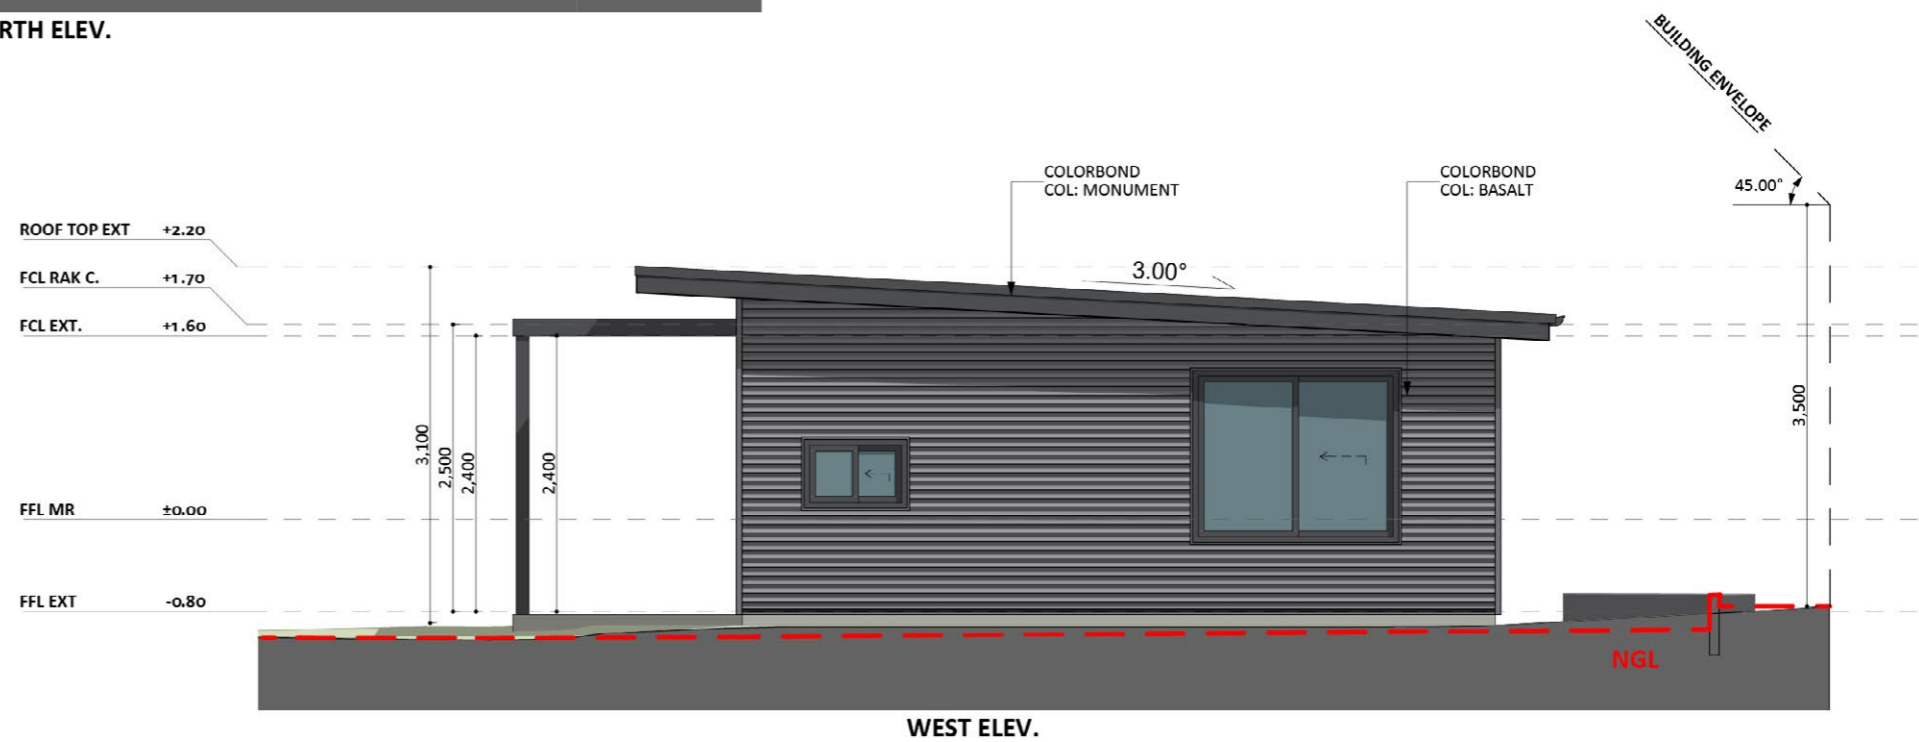

238

ACT Building Lic: 2012767

CANBERRA
GRANNY FLAT
BUILDERS

Gutters and Fascia
Colour: Monument

Pergola
Colour: Monument

Roof Covering
Colour: Monument

Horizontal Cladding
Colour: Basalt

Weathertex Horizontal Cladding
Colour: Natural

Doors and Window Frames
Colour: Monument

An elevation is the height of the structure from ground level to the height of the roof.

An elevation is the height of the structure from ground level to the height of the roof.