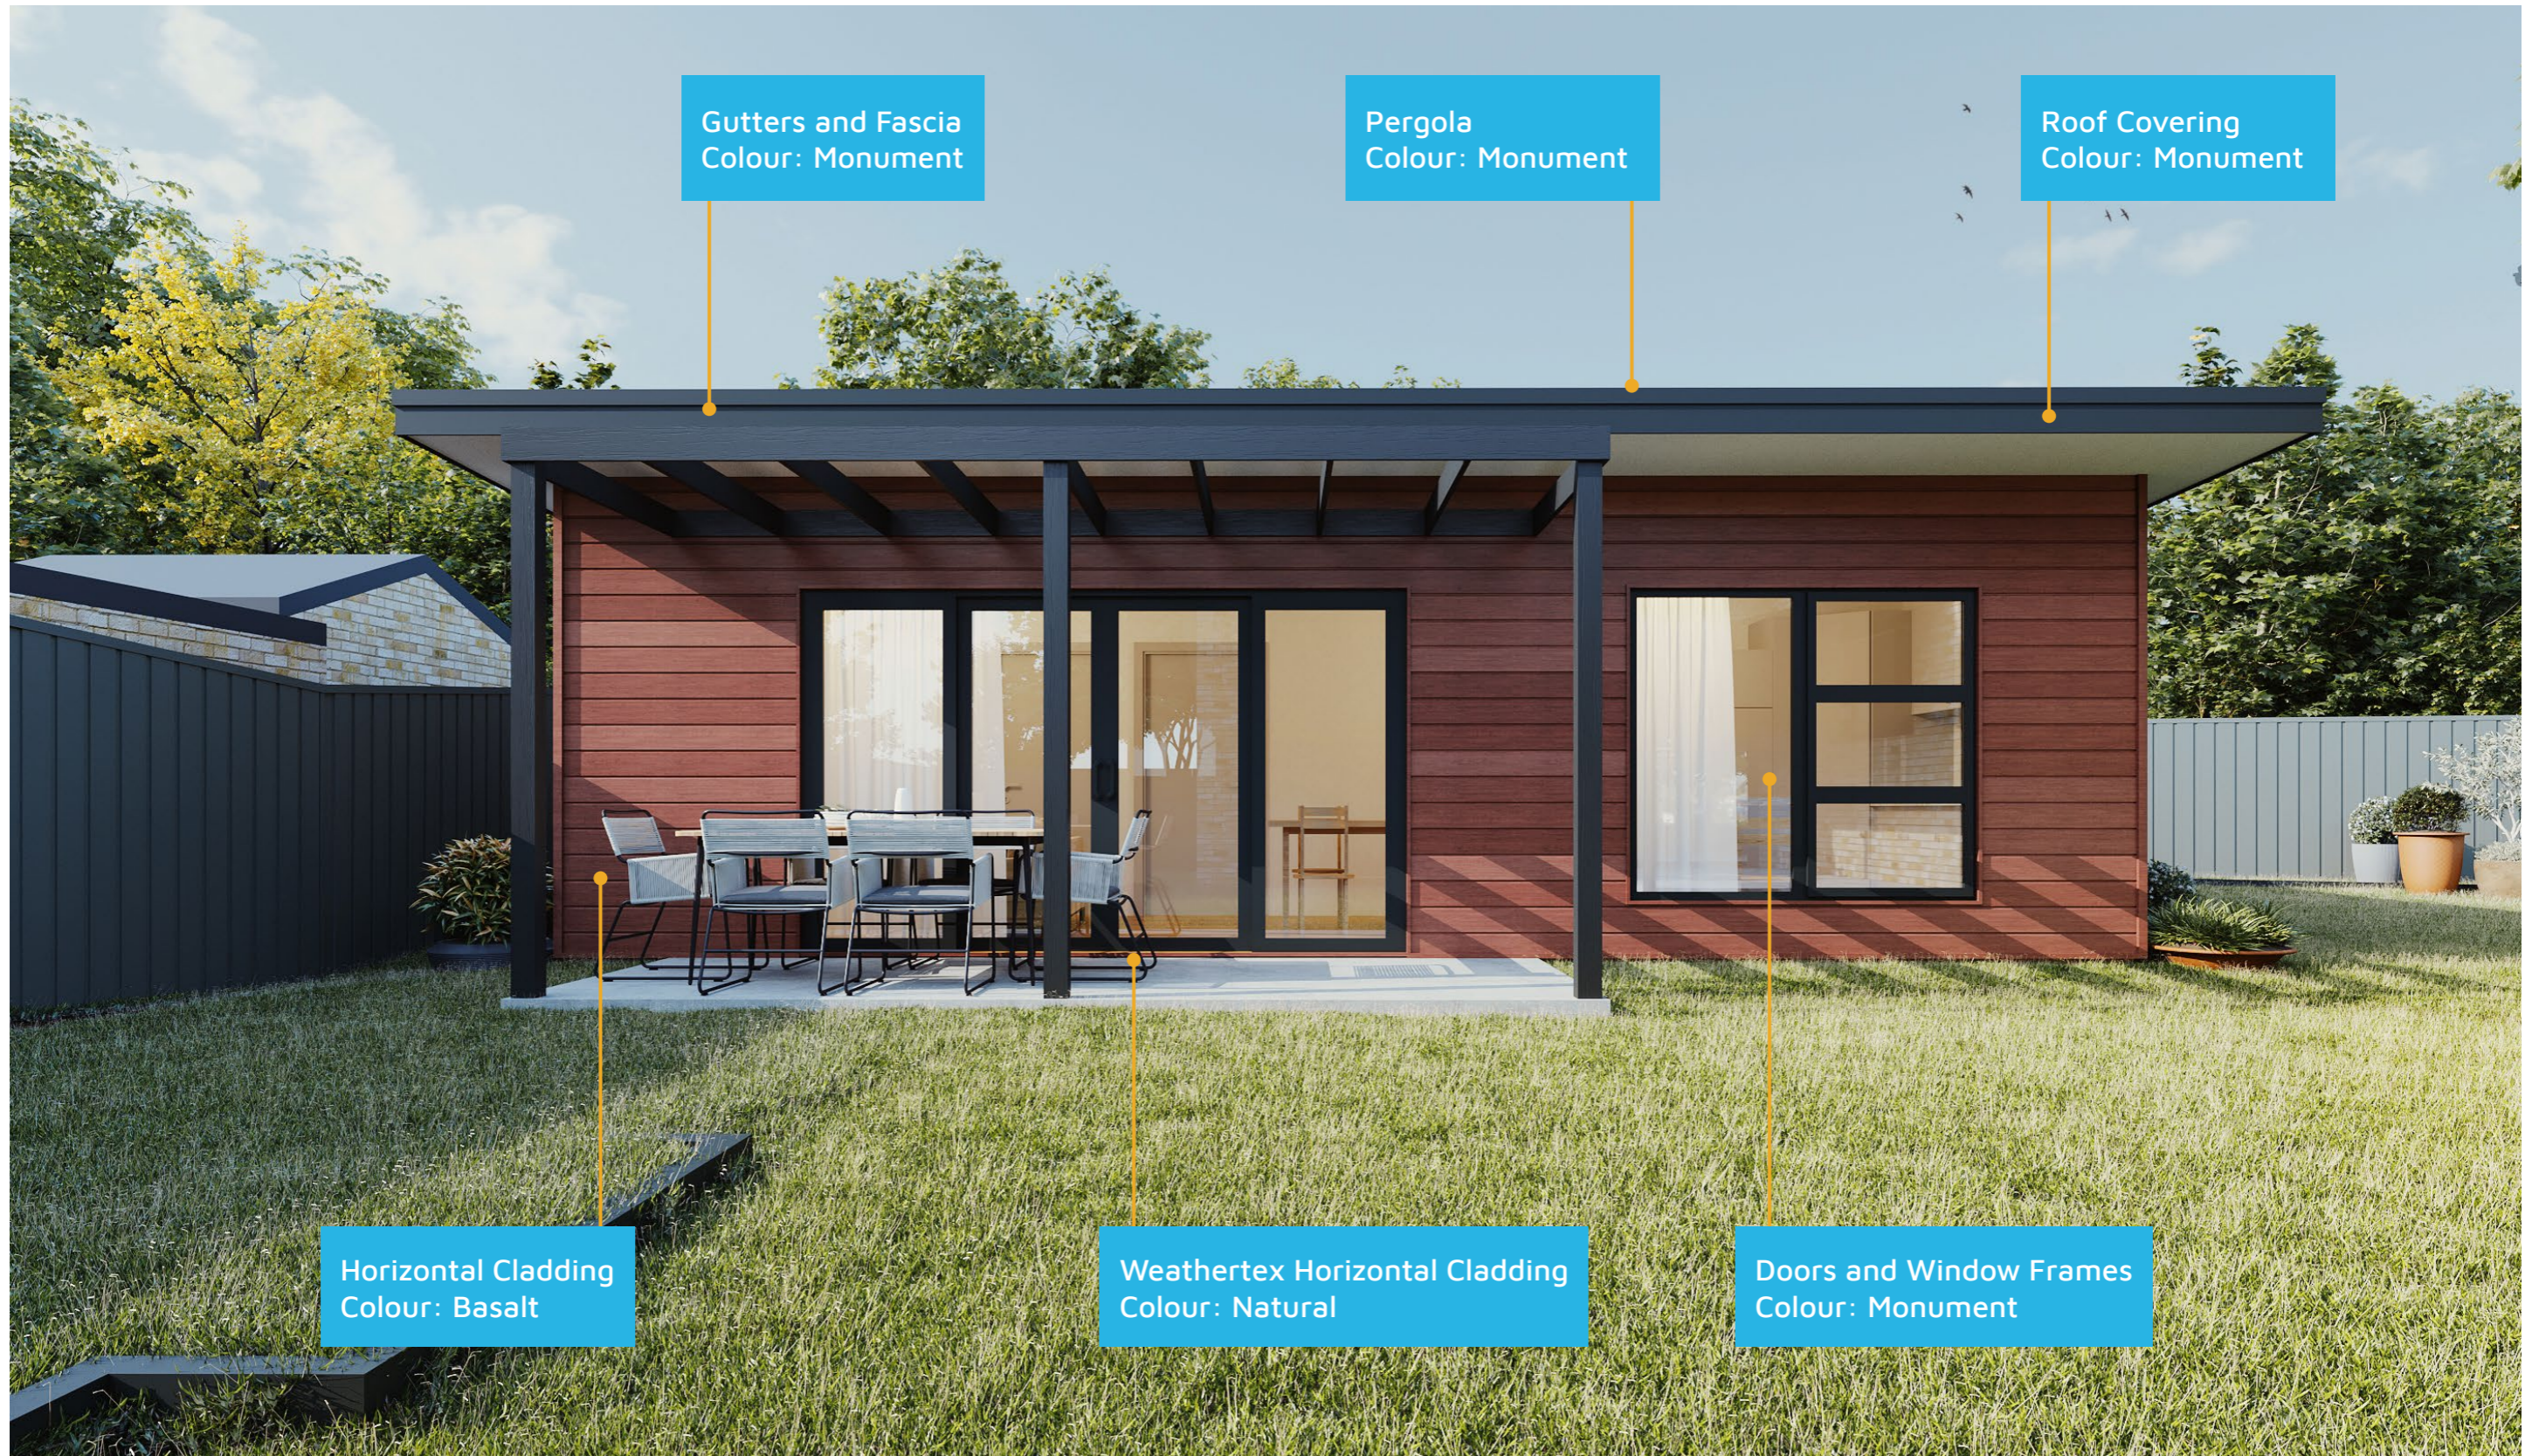

238

ACT Building Lic: 2012767

CANBERRA
GRANNY FLAT
BUILDERS

Gutters and Fascia
Colour: Monument

Pergola
Colour: Monument

Roof Covering
Colour: Monument

Horizontal Cladding
Colour: Basalt

Weathertex Horizontal Cladding
Colour: Natural

Doors and Window Frames
Colour: Monument

An elevation is the height of the structure from ground level to the height of the roof.

An elevation is the height of the structure from ground level to the height of the roof.