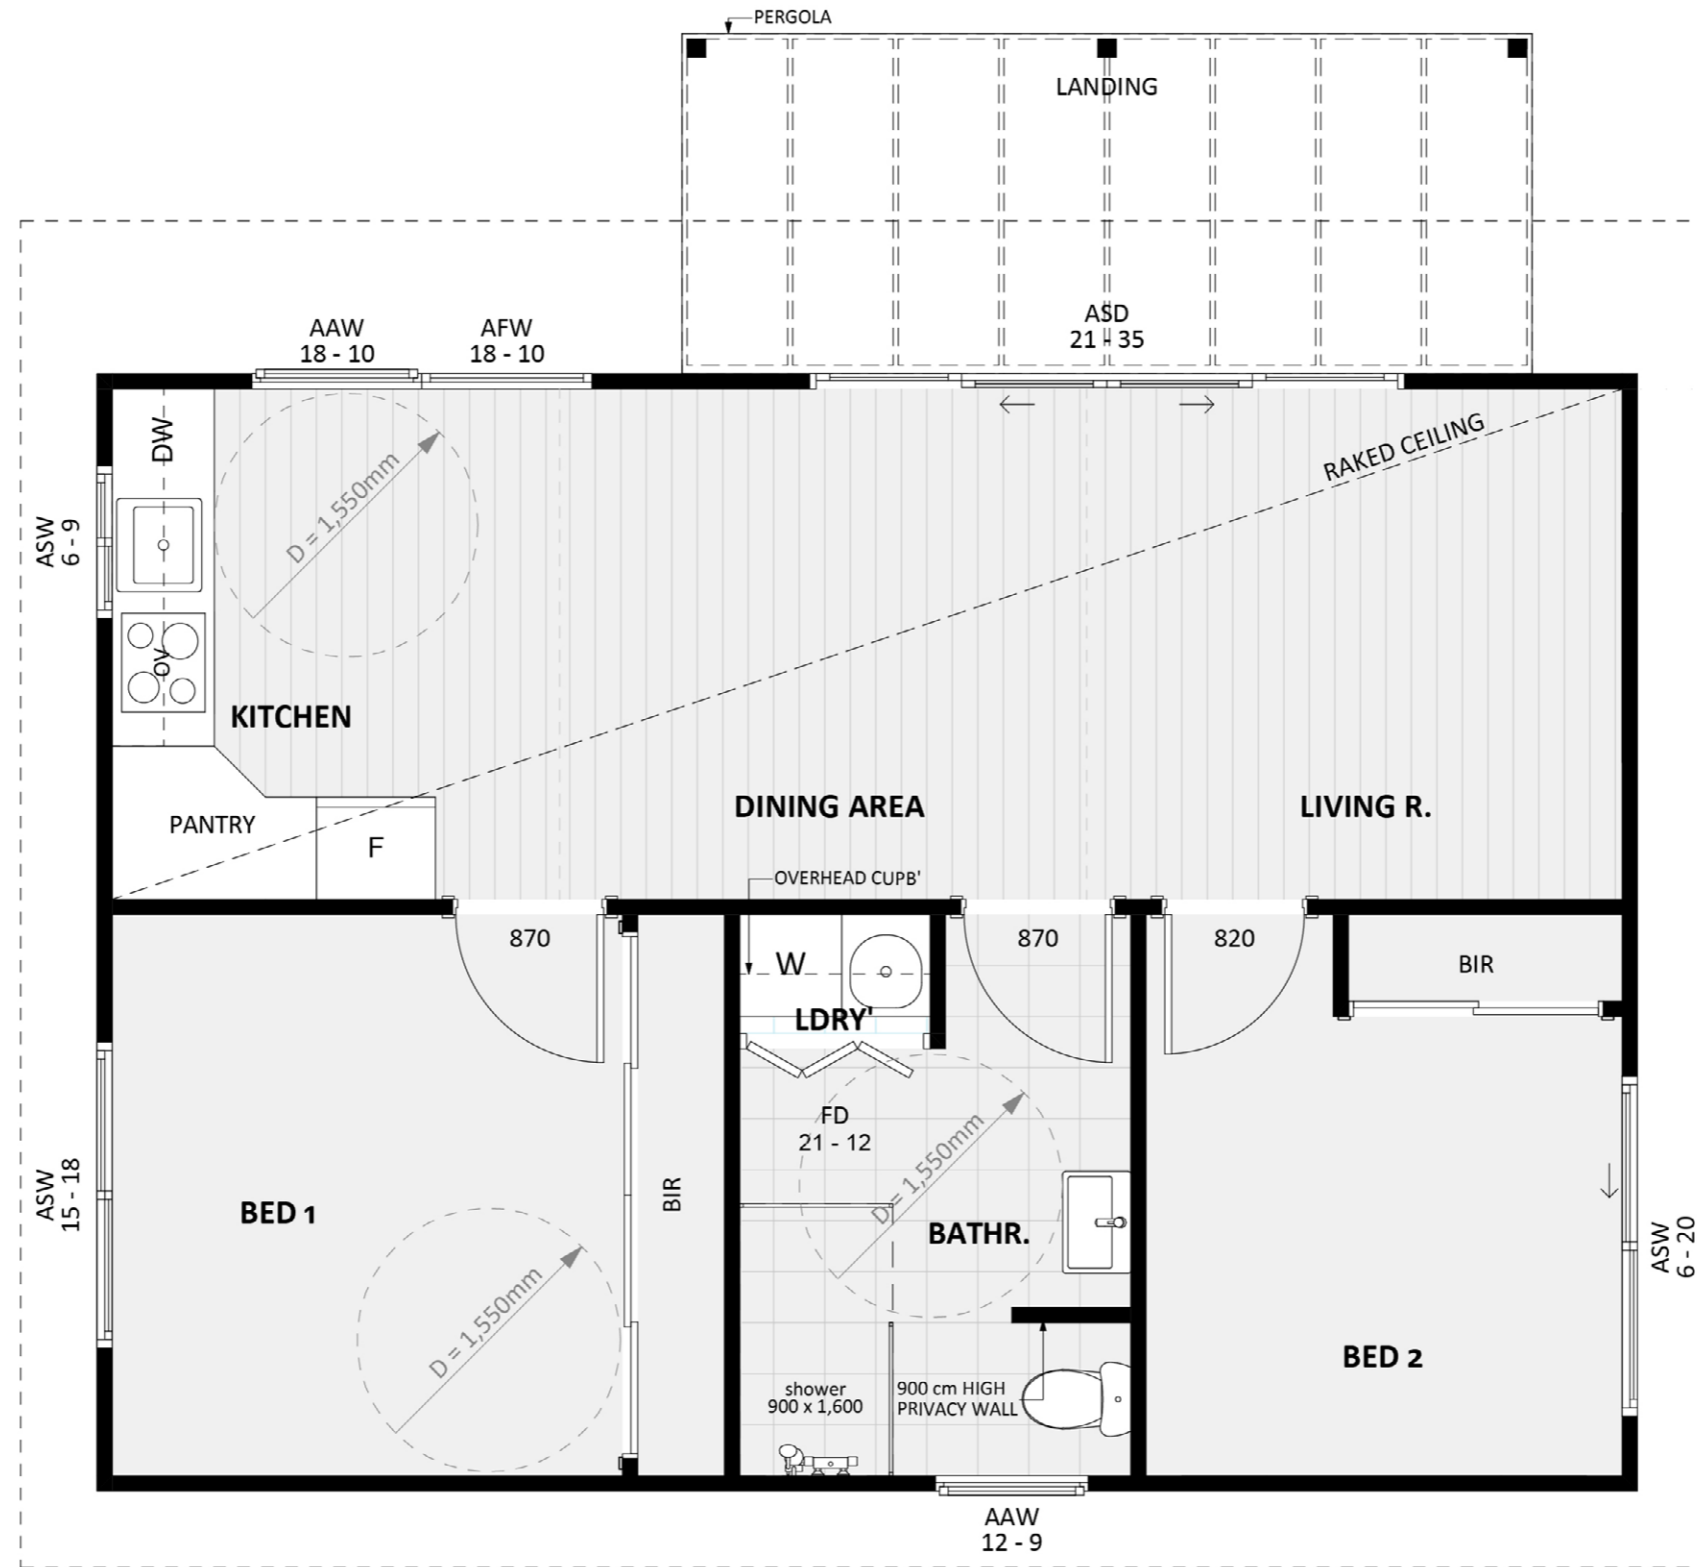

238

ACT Building Lic: 2012767

CANBERRA
GRANNY FLAT
BUILDERS

Gutters and Fascia
Colour: Monument

Pergola
Colour: Monument

Roof Covering
Colour: Monument

Horizontal Cladding
Colour: Basalt

Weathertex Horizontal Cladding
Colour: Natural

Doors and Window Frames
Colour: Monument

An elevation is the height of the structure from ground level to the height of the roof.

An elevation is the height of the structure from ground level to the height of the roof.