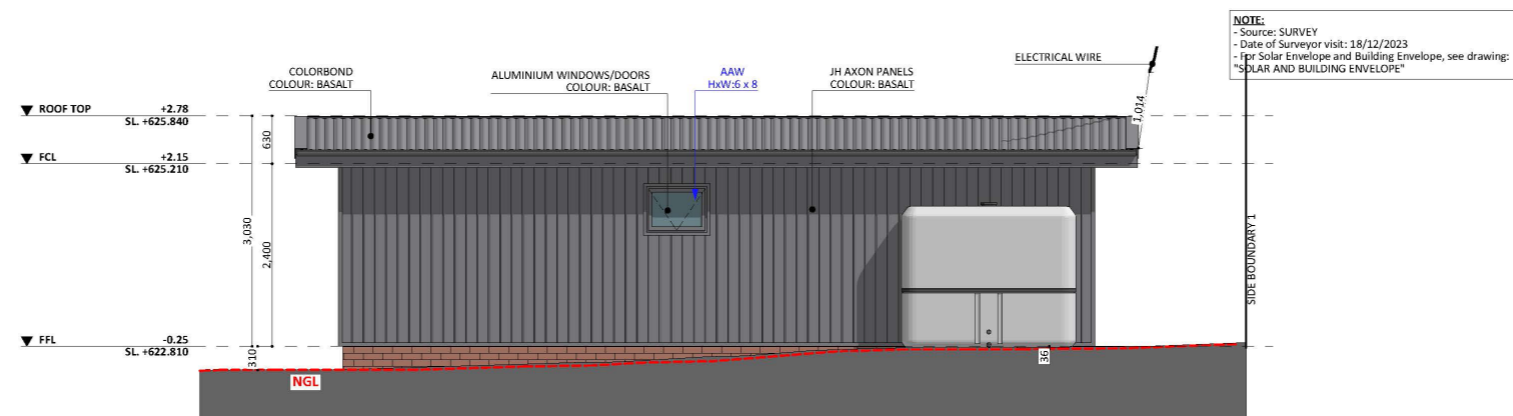

273

ACT Building Lic: 2012767

**CANBERRA**  
**GRANNY FLAT**  
**BUILDERS**

Weathertex  
Colour: Natural

Jamies Hardie Axon Panels  
Colour: Basalt

Aluminium Window and Door Frames  
Colour: Basalt

Colorbond Roofing and Gutters  
Colour: Basalt

An elevation is the height of the structure from ground level to the height of the roof.

NORTH ELEV.

SOUTH ELEV.

**NOTE:**  
 - Source: SURVEY  
 - Date of Surveyor visit: 18/12/2023  
 - For Solar Envelope and Building Envelope, see drawing: "SOLAR AND BUILDING ENVELOPE"

An elevation is the height of the structure from ground level to the height of the roof.

**CANBERRA  
GRANNY FLAT  
BUILDERS**

[canberragrannyflatbuilders.com.au](http://canberragrannyflatbuilders.com.au)