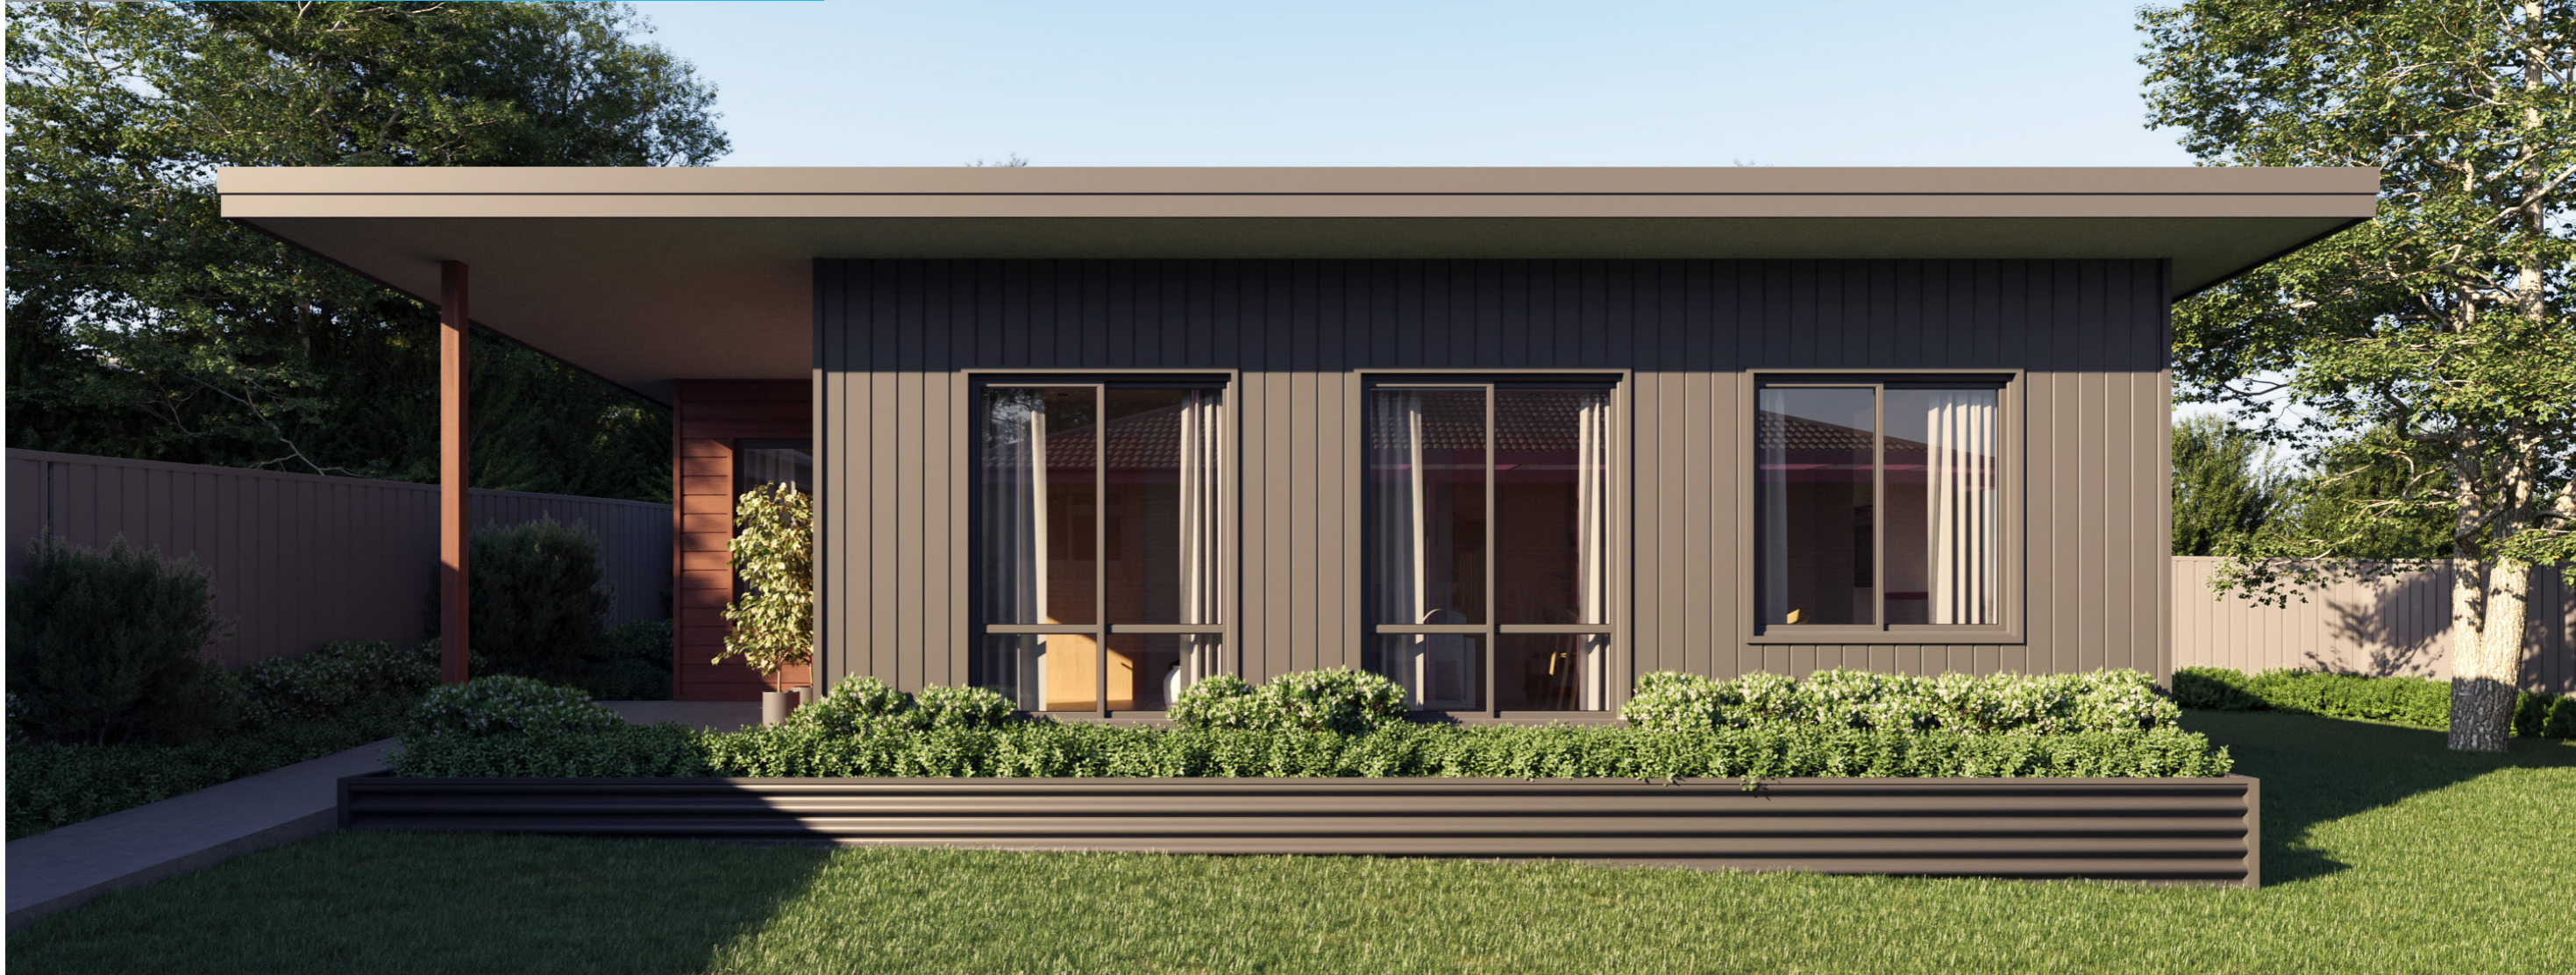

273

ACT Building Lic: 2012767

**CANBERRA**  
**GRANNY FLAT**  
**BUILDERS**

Weathertex  
Colour: Natural

Jamies Hardie Axon Panels  
Colour: Basalt

Aluminium Window and Door Frames  
Colour: Basalt

Colorbond Roofing and Gutters  
Colour: Basalt

An elevation is the height of the structure from ground level to the height of the roof.

NORTH ELEV.

SOUTH ELEV.

**NOTE:**  
 - Source: SURVEY  
 - Date of Surveyor visit: 18/12/2023  
 - For Solar Envelope and Building Envelope, see drawing: "SOLAR AND BUILDING ENVELOPE"

An elevation is the height of the structure from ground level to the height of the roof.

**CANBERRA  
GRANNY FLAT  
BUILDERS**

[canberragrannyflatbuilders.com.au](http://canberragrannyflatbuilders.com.au)